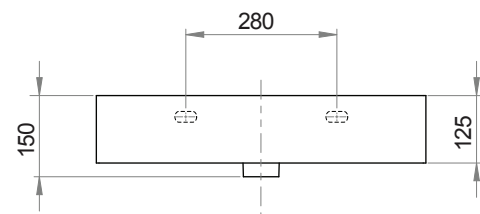

Twenty 60 Centre Bowl Wall Basin

Product Code: TC20610/S (NTH), TC20611/S (1TH), TC20613/S (3TH)

The Twenty collection of luxury basins embody sleek and precise styling. Crisp planes, thin walls and a perimeter that elegantly frames the basin tops, combine to present feature pieces that are distinctive while not being bulky. Four configurations are available; full bowl, centre bowl with side shelves, right or left hand bowl with side shelf.

Specifications

Colour / Finish	—	White / Gloss
Material	—	Vitreous China
Bowl Capacity	—	3.5L to Overflow
Tap Holes	—	0, 1 or 3
Overflow	—	Integral
Waste Outlet	—	32mm Overflow Plug & Waste to be ordered separately (TA3240 or TA4032)
W x D x H	—	610 x 460 x 125mm
Fixings	—	Wall fixing bolts supplied (WFB100)
Warranty	—	10 years

Specifications

- Colour / Finish** — White / Gloss
- Material** — Vitreous China
- Bowl Capacity** — 4.5L to Overflow
- Tap Holes** — 0, 1 or 3
- Overflow** — Integral
- Waste Outlet** — 32mm Overflow Plug & Waste to be ordered separately (TA3240 or TA4032)
- W x D x H** — 810 x 460 x 125mm
- Installation** — This basin is not glazed at the rear, therefore, it is recommended that it be installed directly against the wall behind.
- Warranty** — 10 years

Specifications

Colour / Finish	—	White / Gloss
Material	—	Vitreous China
Bowl Capacity	—	7.5L to Overflow
Tap Holes	—	0, 1 or 3
Overflow	—	Integral
Waste Outlet	—	32mm Overflow Plug & Waste to be ordered separately (TA3240 or TA4032)
W x D x H	—	1210x 460 x 125mm
Fixings	—	Wall fixing bolts supplied (WFB100)
Warranty	—	10 years