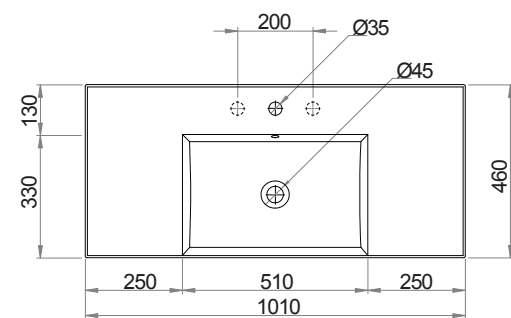

Specifications

- Colour / Finish** — White / Gloss
- Material** — Vitreous China
- Bowl Capacity** — 4.5L to Overflow
- Tap Holes** — 0, 1 or 3
- Overflow** — Integral
- Waste Outlet** — 32mm Overflow Plug & Waste to be ordered separately (TA3240 or TA4032)
- W x D x H** — 810 x 460 x 125mm
- Installation** — This basin is not glazed at the rear, therefore, it is recommended that it be installed directly against the wall behind.
- Warranty** — 10 years

Product Code: TC201010 (NTH), TC201011 (1TH), TC201013 (3TH)

The Twenty collection of luxury basins embody sleek and precise styling. Crisp planes, thin walls and a perimeter that elegantly frames the basin tops, combine to present feature pieces that are distinctive while not being bulky. Four configurations are available; full bowl, centre bowl with side shelves, right or left hand bowl with side shelf.

Specifications

Colour / Finish	—	White / Gloss
Material	—	Vitreous China
Bowl Capacity	—	6L to Overflow
Tap Holes	—	0, 1 or 3
Overflow	—	Integral
Waste Outlet	—	32mm Overflow Plug & Waste to be ordered separately (TA3240 or TA4032)
W x D x H	—	1010x 460 x 125mm
Installation	—	This basin is not glazed at the rear, therefore, it is recommended that it be installed directly against the wall behind.
Warranty	—	10 years

Specifications

Colour / Finish	—	White / Gloss
Material	—	Vitreous China
Bowl Capacity	—	7.5L to Overflow
Tap Holes	—	0, 1 or 3
Overflow	—	Integral
Waste Outlet	—	32mm Overflow Plug & Waste to be ordered separately (TA3240 or TA4032)
W x D x H	—	1210x 460 x 125mm
Fixings	—	Wall fixing bolts supplied (WFB100)
Warranty	—	10 years