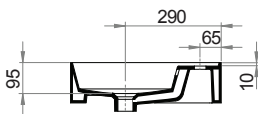

Specifications

Colour / Finish	—	White / Gloss
Material	—	Vitreous China
Bowl Capacity	—	6L to Overflow
Tap Holes	—	0, 1 or 3
Overflow	—	Integral
Waste Outlet	—	32mm Overflow Plug & Waste to be ordered separately (TA3240 or TA4032)
W x D x H	—	1010x 460 x 125mm
Installation	—	This basin is not glazed at the rear, therefore, it is recommended that it be installed directly against the wall behind.
Warranty	—	10 years

Installation Note: It is recommended that the basin be installed using a flexible sealant. Epoxy type glues must not be used. To do so may void product warranty.

ceramica tecla

Twenty 120 Centre Bowl Wall Basin

Product Code: TC201210/S (NTH), TC201211/S (1TH), TC201213/S (3TH)

The Twenty collection of luxury basins embody sleek and precise styling. Crisp planes, thin walls and a perimeter that elegantly frames the basin tops, combine to present feature pieces that are distinctive while not being bulky. Five configurations are available; full bowl, centre bowl with side shelves, right or left hand bowl with side shelf and double bowl with centre shelf.

Specifications

Colour / Finish	—	White / Gloss
Material	—	Vitreous China
Bowl Capacity	—	7.5L to Overflow
Tap Holes	—	0, 1 or 3
Overflow	—	Integral
Waste Outlet	—	32mm Overflow Plug & Waste to be ordered separately (TA3240 or TA4032)
W x D x H	—	1210x 460 x 125mm
Fixings	—	Wall fixing bolts supplied (WFB100)
Warranty	—	10 years