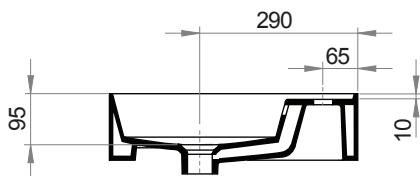

Twenty 60 Centre Bowl Wall Basin

Product Code: TC20610/S (NTH), TC20611/S (1TH), TC20613/S (3TH)

The Twenty collection of luxury basins embody sleek and precise styling. Crisp planes, thin walls and a perimeter that elegantly frames the basin tops, combine to present feature pieces that are distinctive while not being bulky. Four configurations are available; full bowl, centre bowl with side shelves, right or left hand bowl with side shelf.

Specifications

Colour / Finish	—	White / Gloss
Material	—	Vitreous China
Bowl Capacity	—	3.5L to Overflow
Tap Holes	—	0, 1 or 3
Overflow	—	Integral
Waste Outlet	—	32mm Overflow Plug & Waste to be ordered separately (TA3240 or TA4032)
W x D x H	—	610 x 460 x 125mm
Fixings	—	Wall fixing bolts supplied (WFB100)
Warranty	—	10 years

Specifications

- Colour / Finish** — White / Gloss
- Material** — Vitreous China
- Bowl Capacity** — 4.5L to Overflow
- Tap Holes** — 0, 1 or 3
- Overflow** — Integral
- Waste Outlet** — 32mm Overflow Plug & Waste to be ordered separately (TA3240 or TA4032)
- W x D x H** — 810 x 460 x 125mm
- Installation** — This basin is not glazed at the rear, therefore, it is recommended that it be installed directly against the wall behind.
- Warranty** — 10 years

Specifications

Colour / Finish	—	White / Gloss
Material	—	Vitreous China
Bowl Capacity	—	7.5L to Overflow
Tap Holes	—	0, 1 or 3
Overflow	—	Integral
Waste Outlet	—	32mm Overflow Plug & Waste to be ordered separately (TA3240 or TA4032)
W x D x H	—	1210x 460 x 125mm
Fixings	—	Wall fixing bolts supplied (WFB100)
Warranty	—	10 years