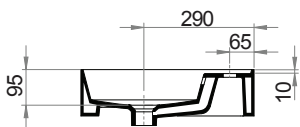

Specifications

- Colour / Finish** — White / Gloss
- Material** — Vitreous China
- Bowl Capacity** — 4.5L to Overflow
- Tap Holes** — 0, 1 or 3
- Overflow** — Integral
- Waste Outlet** — 32mm Overflow Plug & Waste to be ordered separately (TA3240 or TA4032)
- W x D x H** — 810 x 460 x 125mm
- Installation** — This basin is not glazed at the rear, therefore, it is recommended that it be installed directly against the wall behind.
- Warranty** — 10 years

Product Code: TC201010 (NTH), TC201011 (1TH), TC201013 (3TH)

The Twenty collection of luxury basins embody sleek and precise styling. Crisp planes, thin walls and a perimeter that elegantly frames the basin tops, combine to present feature pieces that are distinctive while not being bulky. Four configurations are available; full bowl, centre bowl with side shelves, right or left hand bowl with side shelf.

Specifications

Colour / Finish	—	White / Gloss
Material	—	Vitreous China
Bowl Capacity	—	6L to Overflow
Tap Holes	—	0, 1 or 3
Overflow	—	Integral
Waste Outlet	—	32mm Overflow Plug & Waste to be ordered separately (TA3240 or TA4032)
W x D x H	—	1010x 460 x 125mm
Installation	—	This basin is not glazed at the rear, therefore, it is recommended that it be installed directly against the wall behind.
Warranty	—	10 years

Specifications

Colour / Finish	—	White / Gloss
Material	—	Vitreous China
Bowl Capacity	—	7.5L to Overflow
Tap Holes	—	0, 1 or 3
Overflow	—	Integral
Waste Outlet	—	32mm Overflow Plug & Waste to be ordered separately (TA3240 or TA4032)
W x D x H	—	1210x 460 x 125mm
Fixings	—	Wall fixing bolts supplied (WFB100)
Warranty	—	10 years