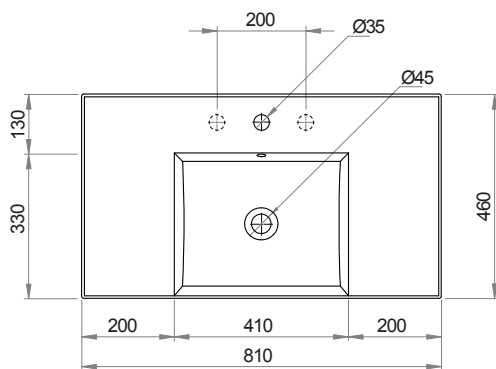

Specifications

Colour / Finish	—	White / Gloss
Material	—	Vitreous China
Bowl Capacity	—	3.5L to Overflow
Tap Holes	—	0, 1 or 3
Overflow	—	Integral
Waste Outlet	—	32mm Overflow Plug & Waste to be ordered separately (TA3240 or TA4032)
W x D x H	—	610 x 460 x 125mm
Fixings	—	Wall fixing bolts supplied (WFB100)
Warranty	—	10 years

Twenty 80 Centre Bowl Bench Basin

Product Code: TC20810 (NTH), TC20811 (1TH), TC20813 (3TH)

The Twenty collection of luxury basins embody sleek and precise styling. Crisp planes, thin walls and a perimeter that elegantly frames the basin tops, combine to present feature pieces that are distinctive while not being bulky. Four configurations are available; full bowl, centre bowl with side shelves, right or left hand bowl with side shelf.

Specifications

- Colour / Finish** — White / Gloss
- Material** — Vitreous China
- Bowl Capacity** — 4.5L to Overflow
- Tap Holes** — 0, 1 or 3
- Overflow** — Integral
- Waste Outlet** — 32mm Overflow Plug & Waste to be ordered separately (TA3240 or TA4032)
- W x D x H** — 810 x 460 x 125mm
- Installation** — This basin is not glazed at the rear, therefore, it is recommended that it be installed directly against the wall behind.
- Warranty** — 10 years

Specifications

Colour / Finish	—	White / Gloss
Material	—	Vitreous China
Bowl Capacity	—	7.5L to Overflow
Tap Holes	—	0, 1 or 3
Overflow	—	Integral
Waste Outlet	—	32mm Overflow Plug & Waste to be ordered separately (TA3240 or TA4032)
W x D x H	—	1210x 460 x 125mm
Fixings	—	Wall fixing bolts supplied (WFB100)
Warranty	—	10 years