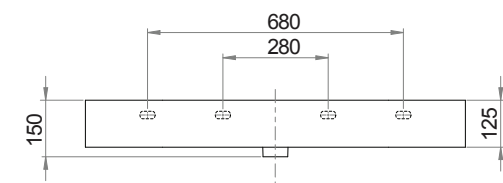

Specifications

- Colour / Finish** — White / Gloss
- Material** — Vitreous China
- Bowl Capacity** — 4.5L to Overflow
- Tap Holes** — 0, 1 or 3
- Overflow** — Integral
- Waste Outlet** — 32mm Overflow Plug & Waste to be ordered separately (TA3240 or TA4032)
- W x D x H** — 810 x 460 x 125mm
- Installation** — This basin is not glazed at the rear, therefore, it is recommended that it be installed directly against the wall behind.
- Warranty** — 10 years

Product Code: TC201010 (NTH), TC201011 (1TH), TC201013 (3TH)

The Twenty collection of luxury basins embody sleek and precise styling. Crisp planes, thin walls and a perimeter that elegantly frames the basin tops, combine to present feature pieces that are distinctive while not being bulky. Four configurations are available; full bowl, centre bowl with side shelves, right or left hand bowl with side shelf.

Specifications

Colour / Finish	—	White / Gloss
Material	—	Vitreous China
Bowl Capacity	—	6L to Overflow
Tap Holes	—	0, 1 or 3
Overflow	—	Integral
Waste Outlet	—	32mm Overflow Plug & Waste to be ordered separately (TA3240 or TA4032)
W x D x H	—	1010x 460 x 125mm
Installation	—	This basin is not glazed at the rear, therefore, it is recommended that it be installed directly against the wall behind.
Warranty	—	10 years

Specifications

Colour / Finish	—	White / Gloss
Material	—	Vitreous China
Bowl Capacity	—	7.5L to Overflow
Tap Holes	—	0, 1 or 3
Overflow	—	Integral
Waste Outlet	—	32mm Overflow Plug & Waste to be ordered separately (TA3240 or TA4032)
W x D x H	—	1210x 460 x 125mm
Fixings	—	Wall fixing bolts supplied (WFB100)
Warranty	—	10 years