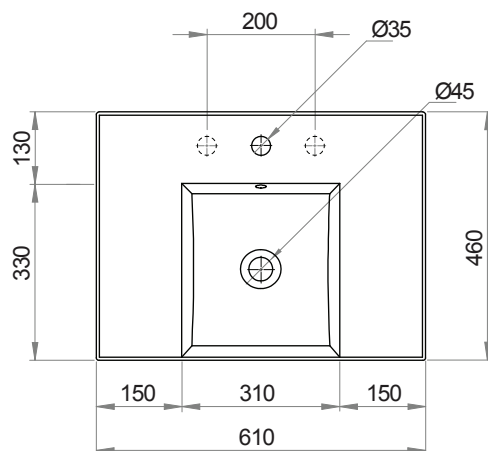

Twenty 60 Centre Bowl Wall Basin

Product Code: TC20610/S (NTH), TC20611/S (1TH), TC20613/S (3TH)

The Twenty collection of luxury basins embody sleek and precise styling. Crisp planes, thin walls and a perimeter that elegantly frames the basin tops, combine to present feature pieces that are distinctive while not being bulky. Four configurations are available; full bowl, centre bowl with side shelves, right or left hand bowl with side shelf.

Specifications

Colour / Finish	—	White / Gloss
Material	—	Vitreous China
Bowl Capacity	—	3.5L to Overflow
Tap Holes	—	0, 1 or 3
Overflow	—	Integral
Waste Outlet	—	32mm Overflow Plug & Waste to be ordered separately (TA3240 or TA4032)
W x D x H	—	610 x 460 x 125mm
Fixings	—	Wall fixing bolts supplied (WFB100)
Warranty	—	10 years

Specifications

- Colour / Finish** — White / Gloss
- Material** — Vitreous China
- Bowl Capacity** — 4.5L to Overflow
- Tap Holes** — 0, 1 or 3
- Overflow** — Integral
- Waste Outlet** — 32mm Overflow Plug & Waste to be ordered separately (TA3240 or TA4032)
- W x D x H** — 810 x 460 x 125mm
- Installation** — This basin is not glazed at the rear, therefore, it is recommended that it be installed directly against the wall behind.
- Warranty** — 10 years

Specifications

Colour / Finish	—	White / Gloss
Material	—	Vitreous China
Bowl Capacity	—	7.5L to Overflow
Tap Holes	—	0, 1 or 3
Overflow	—	Integral
Waste Outlet	—	32mm Overflow Plug & Waste to be ordered separately (TA3240 or TA4032)
W x D x H	—	1210x 460 x 125mm
Fixings	—	Wall fixing bolts supplied (WFB100)
Warranty	—	10 years