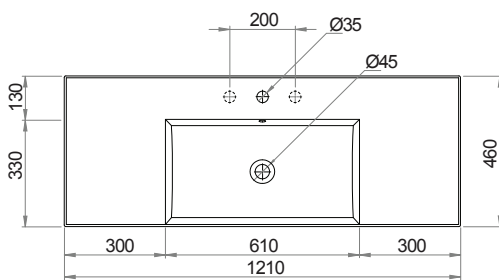

Specifications

- Colour / Finish** — White / Gloss
- Material** — Vitreous China
- Bowl Capacity** — 4.5L to Overflow
- Tap Holes** — 0, 1 or 3
- Overflow** — Integral
- Waste Outlet** — 32mm Overflow Plug & Waste to be ordered separately (TA3240 or TA4032)
- W x D x H** — 810 x 460 x 125mm
- Installation** — This basin is not glazed at the rear, therefore, it is recommended that it be installed directly against the wall behind.
- Warranty** — 10 years

Specifications

Colour / Finish	—	White / Gloss
Material	—	Vitreous China
Bowl Capacity	—	6L to Overflow
Tap Holes	—	0, 1 or 3
Overflow	—	Integral
Waste Outlet	—	32mm Overflow Plug & Waste to be ordered separately (TA3240 or TA4032)
W x D x H	—	1010x 460 x 125mm
Installation	—	This basin is not glazed at the rear, therefore, it is recommended that it be installed directly against the wall behind.
Warranty	—	10 years

Product Code: TC201210/S (NTH), TC201211/S (1TH), TC201213/S (3TH)

The Twenty collection of luxury basins embody sleek and precise styling. Crisp planes, thin walls and a perimeter that elegantly frames the basin tops, combine to present feature pieces that are distinctive while not being bulky. Five configurations are available; full bowl, centre bowl with side shelves, right or left hand bowl with side shelf and double bowl with centre shelf.

Specifications

Colour / Finish	—	White / Gloss
Material	—	Vitreous China
Bowl Capacity	—	7.5L to Overflow
Tap Holes	—	0, 1 or 3
Overflow	—	Integral
Waste Outlet	—	32mm Overflow Plug & Waste to be ordered separately (TA3240 or TA4032)
W x D x H	—	1210x 460 x 125mm
Fixings	—	Wall fixing bolts supplied (WFB100)
Warranty	—	10 years