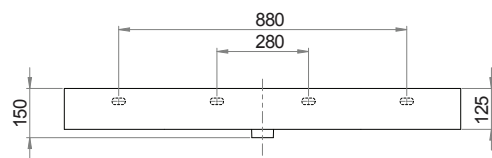

Specifications

- Colour / Finish** — White / Gloss
- Material** — Vitreous China
- Bowl Capacity** — 4.5L to Overflow
- Tap Holes** — 0, 1 or 3
- Overflow** — Integral
- Waste Outlet** — 32mm Overflow Plug & Waste to be ordered separately (TA3240 or TA4032)
- W x D x H** — 810 x 460 x 125mm
- Installation** — This basin is not glazed at the rear, therefore, it is recommended that it be installed directly against the wall behind.
- Warranty** — 10 years

Specifications

Colour / Finish	—	White / Gloss
Material	—	Vitreous China
Bowl Capacity	—	6L to Overflow
Tap Holes	—	0, 1 or 3
Overflow	—	Integral
Waste Outlet	—	32mm Overflow Plug & Waste to be ordered separately (TA3240 or TA4032)
W x D x H	—	1010x 460 x 125mm
Installation	—	This basin is not glazed at the rear, therefore, it is recommended that it be installed directly against the wall behind.
Warranty	—	10 years

Product Code: TC201210/S (NTH), TC201211/S (1TH), TC201213/S (3TH)

The Twenty collection of luxury basins embody sleek and precise styling. Crisp planes, thin walls and a perimeter that elegantly frames the basin tops, combine to present feature pieces that are distinctive while not being bulky. Five configurations are available; full bowl, centre bowl with side shelves, right or left hand bowl with side shelf and double bowl with centre shelf.

Specifications

Colour / Finish	—	White / Gloss
Material	—	Vitreous China
Bowl Capacity	—	7.5L to Overflow
Tap Holes	—	0, 1 or 3
Overflow	—	Integral
Waste Outlet	—	32mm Overflow Plug & Waste to be ordered separately (TA3240 or TA4032)
W x D x H	—	1210x 460 x 125mm
Fixings	—	Wall fixing bolts supplied (WFB100)
Warranty	—	10 years