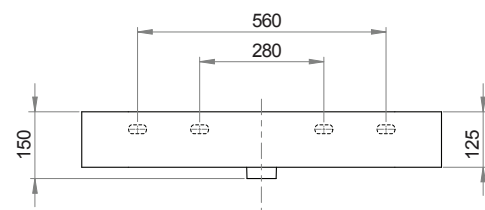

Specifications

Colour / Finish	—	White / Gloss
Material	—	Vitreous China
Bowl Capacity	—	3.5L to Overflow
Tap Holes	—	0, 1 or 3
Overflow	—	Integral
Waste Outlet	—	32mm Overflow Plug & Waste to be ordered separately (TA3240 or TA4032)
W x D x H	—	610 x 460 x 125mm
Fixings	—	Wall fixing bolts supplied (WFB100)
Warranty	—	10 years

Twenty 80 Centre Bowl Bench Basin

Product Code: TC20810 (NTH), TC20811 (1TH), TC20813 (3TH)

The Twenty collection of luxury basins embody sleek and precise styling. Crisp planes, thin walls and a perimeter that elegantly frames the basin tops, combine to present feature pieces that are distinctive while not being bulky. Four configurations are available; full bowl, centre bowl with side shelves, right or left hand bowl with side shelf.

Specifications

- Colour / Finish** — White / Gloss
- Material** — Vitreous China
- Bowl Capacity** — 4.5L to Overflow
- Tap Holes** — 0, 1 or 3
- Overflow** — Integral
- Waste Outlet** — 32mm Overflow Plug & Waste to be ordered separately (TA3240 or TA4032)
- W x D x H** — 810 x 460 x 125mm
- Installation** — This basin is not glazed at the rear, therefore, it is recommended that it be installed directly against the wall behind.
- Warranty** — 10 years

Specifications

Colour / Finish	—	White / Gloss
Material	—	Vitreous China
Bowl Capacity	—	7.5L to Overflow
Tap Holes	—	0, 1 or 3
Overflow	—	Integral
Waste Outlet	—	32mm Overflow Plug & Waste to be ordered separately (TA3240 or TA4032)
W x D x H	—	1210x 460 x 125mm
Fixings	—	Wall fixing bolts supplied (WFB100)
Warranty	—	10 years