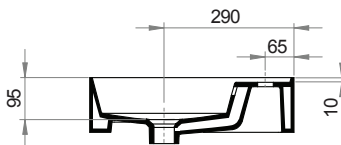

Specifications

Colour / Finish	—	White / Gloss
Material	—	Vitreous China
Bowl Capacity	—	3.5L to Overflow
Tap Holes	—	0, 1 or 3
Overflow	—	Integral
Waste Outlet	—	32mm Overflow Plug & Waste to be ordered separately (TA3240 or TA4032)
W x D x H	—	610 x 460 x 125mm
Fixings	—	Wall fixing bolts supplied (WFB100)
Warranty	—	10 years

Twenty 80 Centre Bowl Bench Basin

Product Code: TC20810 (NTH), TC20811 (1TH), TC20813 (3TH)

The Twenty collection of luxury basins embody sleek and precise styling. Crisp planes, thin walls and a perimeter that elegantly frames the basin tops, combine to present feature pieces that are distinctive while not being bulky. Four configurations are available; full bowl, centre bowl with side shelves, right or left hand bowl with side shelf.

Specifications

- Colour / Finish** — White / Gloss
- Material** — Vitreous China
- Bowl Capacity** — 4.5L to Overflow
- Tap Holes** — 0, 1 or 3
- Overflow** — Integral
- Waste Outlet** — 32mm Overflow Plug & Waste to be ordered separately (TA3240 or TA4032)
- W x D x H** — 810 x 460 x 125mm
- Installation** — This basin is not glazed at the rear, therefore, it is recommended that it be installed directly against the wall behind.
- Warranty** — 10 years

Specifications

Colour / Finish	—	White / Gloss
Material	—	Vitreous China
Bowl Capacity	—	7.5L to Overflow
Tap Holes	—	0, 1 or 3
Overflow	—	Integral
Waste Outlet	—	32mm Overflow Plug & Waste to be ordered separately (TA3240 or TA4032)
W x D x H	—	1210x 460 x 125mm
Fixings	—	Wall fixing bolts supplied (WFB100)
Warranty	—	10 years