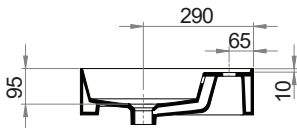

Specifications

Colour / Finish	—	White / Gloss
Material	—	Vitreous China
Bowl Capacity	—	6L to Overflow
Tap Holes	—	0, 1 or 3
Overflow	—	Integral
Waste Outlet	—	32mm Overflow Plug & Waste to be ordered separately (TA3240 or TA4032)
W x D x H	—	610 x 460 x 125mm
Fixings	—	Wall fixing bolts supplied (WFB100)
Warranty	—	10 years

Specifications

Colour / Finish	— White / Gloss
Material	— Vitreous China
Bowl Capacity	— 7L to Overflow
Tap Holes	— 0, 1 or 3
Overflow	— Integral
Waste Outlet	— 32mm Overflow Plug & Waste to be ordered separately (TA3240 or TA4032)
W x D x H	— 810 x 460 x 125mm
Installation	— This basin is not glazed at the rear, therefore, it is recommended that it be installed directly against the wall behind.
Warranty	— 10 years

Specifications

Colour / Finish	—	White / Gloss
Material	—	Vitreous China
Bowl Capacity	—	9L to Overflow
Tap Holes	—	0, 1 or 3
Overflow	—	Integral
Waste Outlet	—	32mm Overflow Plug & Waste to be ordered separately (TA3240 or TA4032)
W x D x H	—	1010x 460 x 125mm
Fixings	—	Wall fixing bolts supplied (WFB100)
Warranty	—	10 years

Specifications

Colour / Finish	—	White / Gloss
Material	—	Vitreous China
Bowl Capacity	—	10L to Overflow
Tap Holes	—	0, 1 or 3
Overflow	—	Integral
Waste Outlet	—	32mm Overflow Plug & Waste to be ordered separately (TA3240 or TA4032)
W x D x H	—	1210x 460 x 125mm
Fixings	—	Wall fixing bolts supplied (WFB100)
Warranty	—	10 years