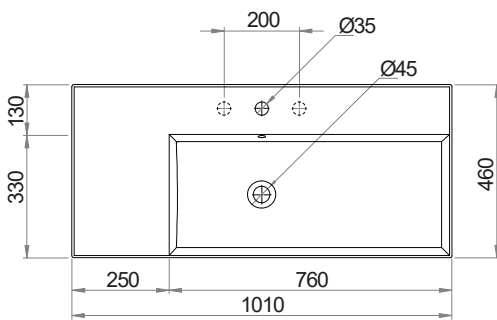

Specifications

Colour / Finish	—	White / Gloss
Material	—	Vitreous China
Bowl Capacity	—	6L to Overflow
Tap Holes	—	0, 1 or 3
Overflow	—	Integral
Waste Outlet	—	32mm Overflow Plug & Waste to be ordered separately (TA3240 or TA4032)
W x D x H	—	610 x 460 x 125mm
Fixings	—	Wall fixing bolts supplied (WFB100)
Warranty	—	10 years

Specifications

Colour / Finish	— White / Gloss
Material	— Vitreous China
Bowl Capacity	— 7L to Overflow
Tap Holes	— 0, 1 or 3
Overflow	— Integral
Waste Outlet	— 32mm Overflow Plug & Waste to be ordered separately (TA3240 or TA4032)
W x D x H	— 810 x 460 x 125mm
Installation	— This basin is not glazed at the rear, therefore, it is recommended that it be installed directly against the wall behind.
Warranty	— 10 years

Specifications

Colour / Finish	—	White / Gloss
Material	—	Vitreous China
Bowl Capacity	—	9L to Overflow
Tap Holes	—	0, 1 or 3
Overflow	—	Integral
Waste Outlet	—	32mm Overflow Plug & Waste to be ordered separately (TA3240 or TA4032)
W x D x H	—	1010x 460 x 125mm
Fixings	—	Wall fixing bolts supplied (WFB100)
Warranty	—	10 years

Specifications

Colour / Finish	—	White / Gloss
Material	—	Vitreous China
Bowl Capacity	—	10L to Overflow
Tap Holes	—	0, 1 or 3
Overflow	—	Integral
Waste Outlet	—	32mm Overflow Plug & Waste to be ordered separately (TA3240 or TA4032)
W x D x H	—	1210x 460 x 125mm
Fixings	—	Wall fixing bolts supplied (WFB100)
Warranty	—	10 years