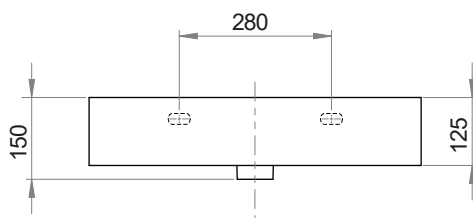

Specifications

Colour / Finish	—	White / Gloss
Material	—	Vitreous China
Bowl Capacity	—	6L to Overflow
Tap Holes	—	0, 1 or 3
Overflow	—	Integral
Waste Outlet	—	32mm Overflow Plug & Waste to be ordered separately (TA3240 or TA4032)
W x D x H	—	610 x 460 x 125mm
Fixings	—	Wall fixing bolts supplied (WFB100)
Warranty	—	10 years

Specifications

Colour / Finish	— White / Gloss
Material	— Vitreous China
Bowl Capacity	— 7L to Overflow
Tap Holes	— 0, 1 or 3
Overflow	— Integral
Waste Outlet	— 32mm Overflow Plug & Waste to be ordered separately (TA3240 or TA4032)
W x D x H	— 810 x 460 x 125mm
Installation	— This basin is not glazed at the rear, therefore, it is recommended that it be installed directly against the wall behind.
Warranty	— 10 years

Specifications

Colour / Finish	—	White / Gloss
Material	—	Vitreous China
Bowl Capacity	—	9L to Overflow
Tap Holes	—	0, 1 or 3
Overflow	—	Integral
Waste Outlet	—	32mm Overflow Plug & Waste to be ordered separately (TA3240 or TA4032)
W x D x H	—	1010x 460 x 125mm
Fixings	—	Wall fixing bolts supplied (WFB100)
Warranty	—	10 years

Specifications

Colour / Finish	—	White / Gloss
Material	—	Vitreous China
Bowl Capacity	—	10L to Overflow
Tap Holes	—	0, 1 or 3
Overflow	—	Integral
Waste Outlet	—	32mm Overflow Plug & Waste to be ordered separately (TA3240 or TA4032)
W x D x H	—	1210x 460 x 125mm
Fixings	—	Wall fixing bolts supplied (WFB100)
Warranty	—	10 years