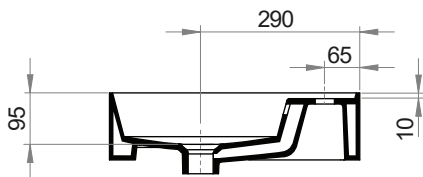

Specifications

Colour / Finish	—	White / Gloss
Material	—	Vitreous China
Bowl Capacity	—	6L to Overflow
Tap Holes	—	0, 1 or 3
Overflow	—	Integral
Waste Outlet	—	32mm Overflow Plug & Waste to be ordered separately (TA3240 or TA4032)
W x D x H	—	610 x 460 x 125mm
Fixings	—	Wall fixing bolts supplied (WFB100)
Warranty	—	10 years

Specifications

Colour / Finish	— White / Gloss
Material	— Vitreous China
Bowl Capacity	— 7L to Overflow
Tap Holes	— 0, 1 or 3
Overflow	— Integral
Waste Outlet	— 32mm Overflow Plug & Waste to be ordered separately (TA3240 or TA4032)
W x D x H	— 810 x 460 x 125mm
Installation	— This basin is not glazed at the rear, therefore, it is recommended that it be installed directly against the wall behind.
Warranty	— 10 years

Specifications

Colour / Finish	—	White / Gloss
Material	—	Vitreous China
Bowl Capacity	—	9L to Overflow
Tap Holes	—	0, 1 or 3
Overflow	—	Integral
Waste Outlet	—	32mm Overflow Plug & Waste to be ordered separately (TA3240 or TA4032)
W x D x H	—	1010x 460 x 125mm
Fixings	—	Wall fixing bolts supplied (WFB100)
Warranty	—	10 years

Specifications

Colour / Finish	—	White / Gloss
Material	—	Vitreous China
Bowl Capacity	—	10L to Overflow
Tap Holes	—	0, 1 or 3
Overflow	—	Integral
Waste Outlet	—	32mm Overflow Plug & Waste to be ordered separately (TA3240 or TA4032)
W x D x H	—	1210x 460 x 125mm
Fixings	—	Wall fixing bolts supplied (WFB100)
Warranty	—	10 years