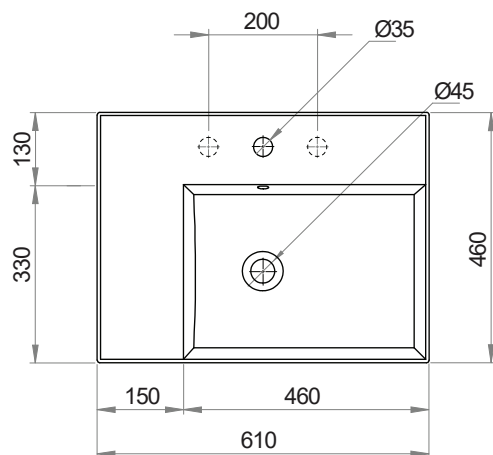

Twenty 60 Right Bowl Wall Basin

Product Code: TC20620/S (NTH), TC20621/S (1TH), TC20623/S (3TH)

The Twenty collection of luxury basins embody sleek and precise styling. Crisp planes, thin walls and a perimeter that elegantly frames the basin tops, combine to present feature pieces that are distinctive while not being bulky. Four configurations are available; full bowl, centre bowl with side shelves, right or left hand bowl with side shelf.

Specifications

Colour / Finish	—	White / Gloss
Material	—	Vitreous China
Bowl Capacity	—	6L to Overflow
Tap Holes	—	0, 1 or 3
Overflow	—	Integral
Waste Outlet	—	32mm Overflow Plug & Waste to be ordered separately (TA3240 or TA4032)
W x D x H	—	610 x 460 x 125mm
Fixings	—	Wall fixing bolts supplied (WFB100)
Warranty	—	10 years

Specifications

Colour / Finish	— White / Gloss
Material	— Vitreous China
Bowl Capacity	— 7L to Overflow
Tap Holes	— 0, 1 or 3
Overflow	— Integral
Waste Outlet	— 32mm Overflow Plug & Waste to be ordered separately (TA3240 or TA4032)
W x D x H	— 810 x 460 x 125mm
Installation	— This basin is not glazed at the rear, therefore, it is recommended that it be installed directly against the wall behind.
Warranty	— 10 years

Specifications

Colour / Finish	—	White / Gloss
Material	—	Vitreous China
Bowl Capacity	—	10L to Overflow
Tap Holes	—	0, 1 or 3
Overflow	—	Integral
Waste Outlet	—	32mm Overflow Plug & Waste to be ordered separately (TA3240 or TA4032)
W x D x H	—	1210x 460 x 125mm
Fixings	—	Wall fixing bolts supplied (WFB100)
Warranty	—	10 years