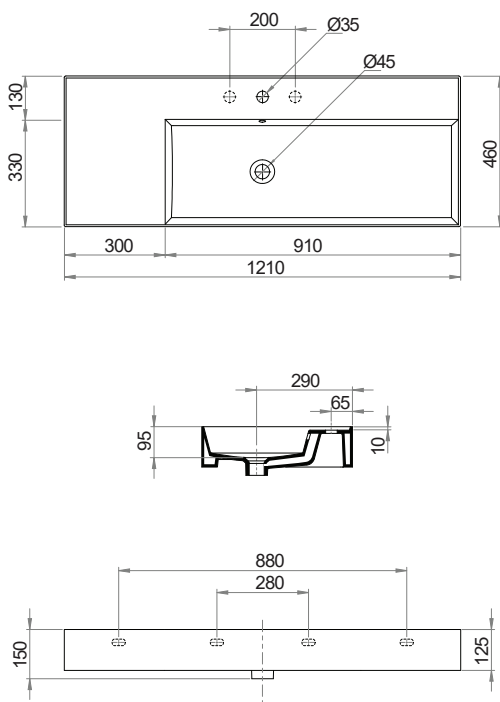

Specifications

Colour / Finish	— White / Gloss
Material	— Vitreous China
Bowl Capacity	— 7L to Overflow
Tap Holes	— 0, 1 or 3
Overflow	— Integral
Waste Outlet	— 32mm Overflow Plug & Waste to be ordered separately (TA3240 or TA4032)
W x D x H	— 810 x 460 x 125mm
Installation	— This basin is not glazed at the rear, therefore, it is recommended that it be installed directly against the wall behind.
Warranty	— 10 years

Specifications

Colour / Finish	—	White / Gloss
Material	—	Vitreous China
Bowl Capacity	—	9L to Overflow
Tap Holes	—	0, 1 or 3
Overflow	—	Integral
Waste Outlet	—	32mm Overflow Plug & Waste to be ordered separately (TA3240 or TA4032)
W x D x H	—	1010x 460 x 125mm
Fixings	—	Wall fixing bolts supplied (WFB100)
Warranty	—	10 years

Twenty 120 Right Bowl Wall Basin

Product Code: TC201220/S (NTH), TC201221/S(1TH),TC201223/S (3TH)

The Twenty collection of luxury basins embody sleek and precise styling. Crisp planes, thin walls and a perimeter that elegantly frames the basin tops, combine to present feature pieces that are distinctive while not being bulky. Five configurations are available; full bowl, centre bowl with side shelves, right or left hand bowl with side shelf and double bowl with centre shelf.

Specifications

Colour / Finish	—	White / Gloss
Material	—	Vitreous China
Bowl Capacity	—	10L to Overflow
Tap Holes	—	0, 1 or 3
Overflow	—	Integral
Waste Outlet	—	32mm Overflow Plug & Waste to be ordered separately (TA3240 or TA4032)
W x D x H	—	1210x 460 x 125mm
Fixings	—	Wall fixing bolts supplied (WFB100)
Warranty	—	10 years