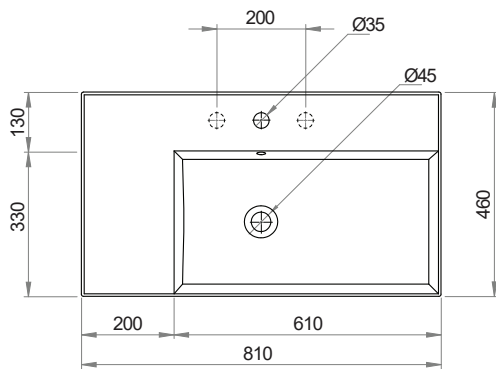

Twenty 60 Right Bowl Wall Basin

Product Code: TC20620/S (NTH), TC20621/S (1TH), TC20623/S (3TH)

The Twenty collection of luxury basins embody sleek and precise styling. Crisp planes, thin walls and a perimeter that elegantly frames the basin tops, combine to present feature pieces that are distinctive while not being bulky. Four configurations are available; full bowl, centre bowl with side shelves, right or left hand bowl with side shelf.

Specifications

Colour / Finish	—	White / Gloss
Material	—	Vitreous China
Bowl Capacity	—	6L to Overflow
Tap Holes	—	0, 1 or 3
Overflow	—	Integral
Waste Outlet	—	32mm Overflow Plug & Waste to be ordered separately (TA3240 or TA4032)
W x D x H	—	610 x 460 x 125mm
Fixings	—	Wall fixing bolts supplied (WFB100)
Warranty	—	10 years

Specifications

Colour / Finish	— White / Gloss
Material	— Vitreous China
Bowl Capacity	— 7L to Overflow
Tap Holes	— 0, 1 or 3
Overflow	— Integral
Waste Outlet	— 32mm Overflow Plug & Waste to be ordered separately (TA3240 or TA4032)
W x D x H	— 810 x 460 x 125mm
Installation	— This basin is not glazed at the rear, therefore, it is recommended that it be installed directly against the wall behind.
Warranty	— 10 years

Specifications

Colour / Finish	—	White / Gloss
Material	—	Vitreous China
Bowl Capacity	—	10L to Overflow
Tap Holes	—	0, 1 or 3
Overflow	—	Integral
Waste Outlet	—	32mm Overflow Plug & Waste to be ordered separately (TA3240 or TA4032)
W x D x H	—	1210x 460 x 125mm
Fixings	—	Wall fixing bolts supplied (WFB100)
Warranty	—	10 years