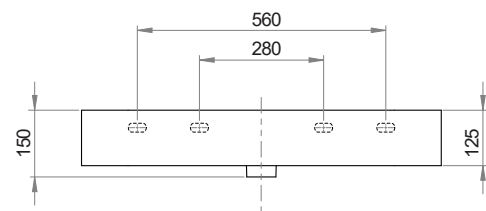

Twenty 60 Right Bowl Wall Basin

Product Code: TC20620/S (NTH), TC20621/S (1TH), TC20623/S (3TH)

The Twenty collection of luxury basins embody sleek and precise styling. Crisp planes, thin walls and a perimeter that elegantly frames the basin tops, combine to present feature pieces that are distinctive while not being bulky. Four configurations are available; full bowl, centre bowl with side shelves, right or left hand bowl with side shelf.

Specifications

Colour / Finish	—	White / Gloss
Material	—	Vitreous China
Bowl Capacity	—	6L to Overflow
Tap Holes	—	0, 1 or 3
Overflow	—	Integral
Waste Outlet	—	32mm Overflow Plug & Waste to be ordered separately (TA3240 or TA4032)
W x D x H	—	610 x 460 x 125mm
Fixings	—	Wall fixing bolts supplied (WFB100)
Warranty	—	10 years

Specifications

Colour / Finish	— White / Gloss
Material	— Vitreous China
Bowl Capacity	— 7L to Overflow
Tap Holes	— 0, 1 or 3
Overflow	— Integral
Waste Outlet	— 32mm Overflow Plug & Waste to be ordered separately (TA3240 or TA4032)
W x D x H	— 810 x 460 x 125mm
Installation	— This basin is not glazed at the rear, therefore, it is recommended that it be installed directly against the wall behind.
Warranty	— 10 years

Specifications

Colour / Finish	—	White / Gloss
Material	—	Vitreous China
Bowl Capacity	—	9L to Overflow
Tap Holes	—	0, 1 or 3
Overflow	—	Integral
Waste Outlet	—	32mm Overflow Plug & Waste to be ordered separately (TA3240 or TA4032)
W x D x H	—	1010x 460 x 125mm
Fixings	—	Wall fixing bolts supplied (WFB100)
Warranty	—	10 years