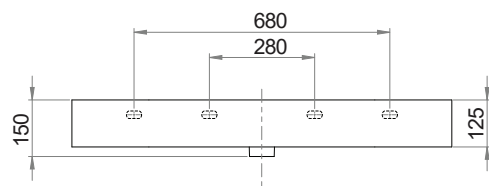

Specifications

Colour / Finish	—	White / Gloss
Material	—	Vitreous China
Bowl Capacity	—	6L to Overflow
Tap Holes	—	0, 1 or 3
Overflow	—	Integral
Waste Outlet	—	32mm Overflow Plug & Waste to be ordered separately (TA3240 or TA4032)
W x D x H	—	610 x 460 x 125mm
Fixings	—	Wall fixing bolts supplied (WFB100)
Warranty	—	10 years

Specifications

Colour / Finish	— White / Gloss
Material	— Vitreous China
Bowl Capacity	— 7L to Overflow
Tap Holes	— 0, 1 or 3
Overflow	— Integral
Waste Outlet	— 32mm Overflow Plug & Waste to be ordered separately (TA3240 or TA4032)
W x D x H	— 810 x 460 x 125mm
Installation	— This basin is not glazed at the rear, therefore, it is recommended that it be installed directly against the wall behind.
Warranty	— 10 years

Specifications

Colour / Finish	—	White / Gloss
Material	—	Vitreous China
Bowl Capacity	—	9L to Overflow
Tap Holes	—	0, 1 or 3
Overflow	—	Integral
Waste Outlet	—	32mm Overflow Plug & Waste to be ordered separately (TA3240 or TA4032)
W x D x H	—	1010x 460 x 125mm
Fixings	—	Wall fixing bolts supplied (WFB100)
Warranty	—	10 years

Specifications

Colour / Finish	—	White / Gloss
Material	—	Vitreous China
Bowl Capacity	—	10L to Overflow
Tap Holes	—	0, 1 or 3
Overflow	—	Integral
Waste Outlet	—	32mm Overflow Plug & Waste to be ordered separately (TA3240 or TA4032)
W x D x H	—	1210x 460 x 125mm
Fixings	—	Wall fixing bolts supplied (WFB100)
Warranty	—	10 years