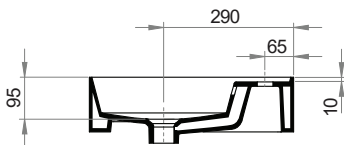

Specifications

Colour / Finish	—	White / Gloss
Material	—	Vitreous China
Bowl Capacity	—	6L to Overflow
Tap Holes	—	0, 1 or 3
Overflow	—	Integral
Waste Outlet	—	32mm Overflow Plug & Waste to be ordered separately (TA3240 or TA4032)
W x D x H	—	610 x 460 x 125mm
Fixings	—	Wall fixing bolts supplied (WFB100)
Warranty	—	10 years

Specifications

Colour / Finish	— White / Gloss
Material	— Vitreous China
Bowl Capacity	— 7L to Overflow
Tap Holes	— 0, 1 or 3
Overflow	— Integral
Waste Outlet	— 32mm Overflow Plug & Waste to be ordered separately (TA3240 or TA4032)
W x D x H	— 810 x 460 x 125mm
Installation	— This basin is not glazed at the rear, therefore, it is recommended that it be installed directly against the wall behind.
Warranty	— 10 years

Specifications

Colour / Finish	—	White / Gloss
Material	—	Vitreous China
Bowl Capacity	—	9L to Overflow
Tap Holes	—	0, 1 or 3
Overflow	—	Integral
Waste Outlet	—	32mm Overflow Plug & Waste to be ordered separately (TA3240 or TA4032)
W x D x H	—	1010x 460 x 125mm
Fixings	—	Wall fixing bolts supplied (WFB100)
Warranty	—	10 years

Specifications

Colour / Finish	—	White / Gloss
Material	—	Vitreous China
Bowl Capacity	—	10L to Overflow
Tap Holes	—	0, 1 or 3
Overflow	—	Integral
Waste Outlet	—	32mm Overflow Plug & Waste to be ordered separately (TA3240 or TA4032)
W x D x H	—	1210x 460 x 125mm
Fixings	—	Wall fixing bolts supplied (WFB100)
Warranty	—	10 years