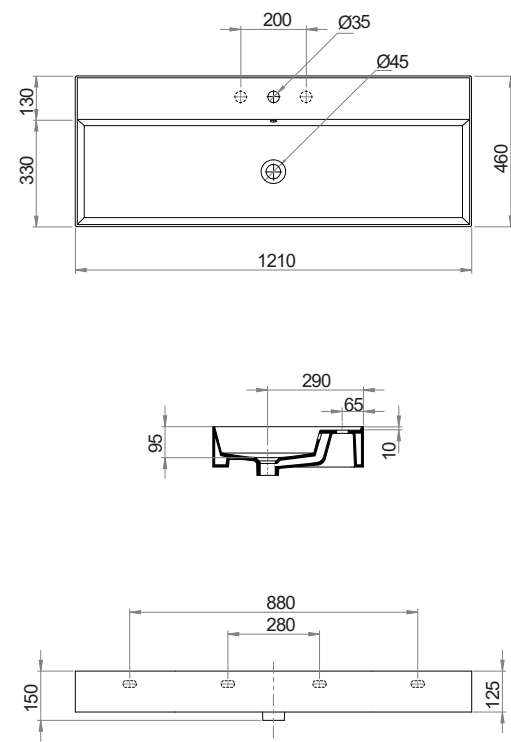

Specifications

Colour / Finish	— White / Gloss
Material	— Vitreous China
Bowl Capacity	— 8L to Overflow
Tap Holes	— 0, 1 or 3
Overflow	— Integral
Waste Outlet	— 32mm Overflow Plug & Waste to be ordered separately (TA3240 or TA4032)
W x D x H	— 810 x 460 x 125mm
Installation	— This basin is not glazed at the rear, therefore, it is recommended that it be installed directly against the wall behind.
Warranty	— 10 years

Specifications

Colour / Finish	—	White / Gloss
Material	—	Vitreous China
Bowl Capacity	—	10.5L to Overflow
Tap Holes	—	0, 1, 2 or 3
Overflow	—	Integral
Waste Outlet	—	32mm Overflow Plug & Waste to be ordered separately (TA3240 or TA4032)
W x D x H	—	1010x 460 x 125mm
Fixings	—	Wall fixing bolts supplied (WFB100)
Warranty	—	10 years

Twenty 120 Full Bowl Wall Basin

Product Code: TC201200/S (NTH), TC201201/S (1TH),
TC201202/S (2TH), TC201203/S (3TH), TC201206/S (6TH)

The Twenty collection of luxury basins embody sleek and precise styling. Crisp planes, thin walls and a perimeter that elegantly frames the basin tops, combine to present feature pieces that are distinctive while not being bulky. Five configurations are available; full bowl, centre bowl with side shelves, right or left hand bowl with side shelf and double bowl with centre shelf.

Specifications

Colour / Finish	—	White / Gloss
Material	—	Vitreous China
Bowl Capacity	—	13L to Overflow
Tap Holes	—	0, 1, 2, 3 or 6
Overflow	—	Integral
Waste Outlet	—	32mm Overflow Plug & Waste to be ordered separately (TA3240 or TA4032)
W x D x H	—	1210x 460 x 125mm
Fixings	—	Wall fixing bolts supplied (WFB100)
Warranty	—	10 years