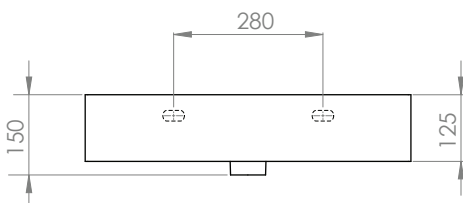

Twenty 60 Full Bowl Bench Basin

Product Code: TC20600 (NTH), TC20601 (1TH), TC20603 (3TH)

The Twenty collection of luxury basins embody sleek and precise styling. Crisp planes, thin walls and a perimeter that elegantly frames the basin tops, combine to present feature pieces that are distinctive while not being bulky. Four configurations are available; full bowl, centre bowl with side shelves, right or left hand bowl with side shelf.

Specifications

- Colour / Finish** — White / Gloss
- Material** — Vitreous China
- Bowl Capacity** — 7L to Overflow
- Tap Holes** — 0, 1 or 3
- Overflow** — Integral
- Waste Outlet** — 32mm Overflow Plug & Waste to be ordered separately (TA3240 or TA4032)
- W x D x H** — 610 x 460 x 125mm
- Installation** — This basin is not glazed at the rear, therefore, it is recommended that it be installed directly against the wall behind.
- Warranty** — 10 years

Specifications

Colour / Finish	— White / Gloss
Material	— Vitreous China
Bowl Capacity	— 8L to Overflow
Tap Holes	— 0, 1 or 3
Overflow	— Integral
Waste Outlet	— 32mm Overflow Plug & Waste to be ordered separately (TA3240 or TA4032)
W x D x H	— 810 x 460 x 125mm
Installation	— This basin is not glazed at the rear, therefore, it is recommended that it be installed directly against the wall behind.
Warranty	— 10 years

Specifications

Colour / Finish	—	White / Gloss
Material	—	Vitreous China
Bowl Capacity	—	10.5L to Overflow
Tap Holes	—	0, 1, 2 or 3
Overflow	—	Integral
Waste Outlet	—	32mm Overflow Plug & Waste to be ordered separately (TA3240 or TA4032)
W x D x H	—	1010x 460 x 125mm
Fixings	—	Wall fixing bolts supplied (WFB100)
Warranty	—	10 years