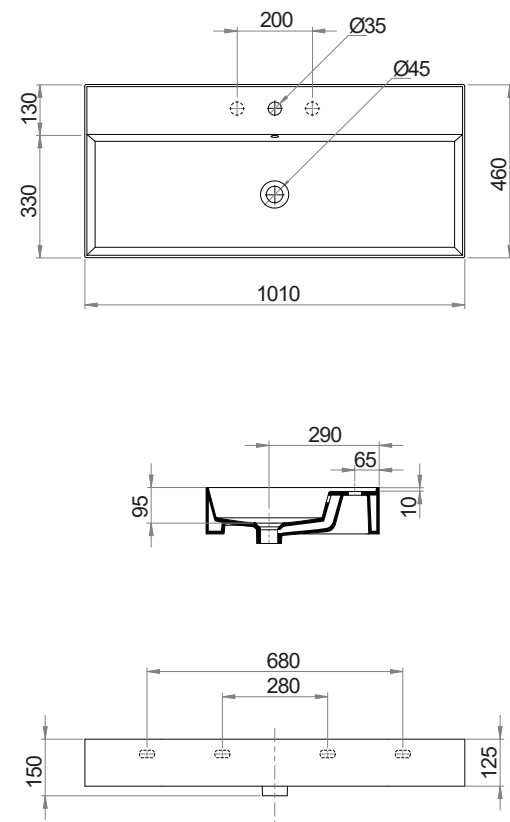

Specifications

- Colour / Finish** — White / Gloss
- Material** — Vitreous China
- Bowl Capacity** — 7L to Overflow
- Tap Holes** — 0, 1 or 3
- Overflow** — Integral
- Waste Outlet** — 32mm Overflow Plug & Waste to be ordered separately (TA3240 or TA4032)
- W x D x H** — 610 x 460 x 125mm
- Installation** — This basin is not glazed at the rear, therefore, it is recommended that it be installed directly against the wall behind.
- Warranty** — 10 years

Specifications

Colour / Finish	— White / Gloss
Material	— Vitreous China
Bowl Capacity	— 8L to Overflow
Tap Holes	— 0, 1 or 3
Overflow	— Integral
Waste Outlet	— 32mm Overflow Plug & Waste to be ordered separately (TA3240 or TA4032)
W x D x H	— 810 x 460 x 125mm
Installation	— This basin is not glazed at the rear, therefore, it is recommended that it be installed directly against the wall behind.
Warranty	— 10 years

Specifications

Colour / Finish	—	White / Gloss
Material	—	Vitreous China
Bowl Capacity	—	10.5L to Overflow
Tap Holes	—	0, 1, 2 or 3
Overflow	—	Integral
Waste Outlet	—	32mm Overflow Plug & Waste to be ordered separately (TA3240 or TA4032)
W x D x H	—	1010x 460 x 125mm
Fixings	—	Wall fixing bolts supplied (WFB100)
Warranty	—	10 years

Specifications

Colour / Finish	—	White / Gloss
Material	—	Vitreous China
Bowl Capacity	—	13L to Overflow
Tap Holes	—	0, 1, 2, 3 or 6
Overflow	—	Integral
Waste Outlet	—	32mm Overflow Plug & Waste to be ordered separately (TA3240 or TA4032)
W x D x H	—	1210x 460 x 125mm
Fixings	—	Wall fixing bolts supplied (WFB100)
Warranty	—	10 years