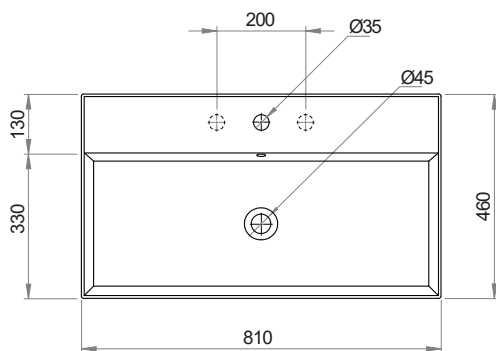

Specifications

- Colour / Finish** — White / Gloss
- Material** — Vitreous China
- Bowl Capacity** — 7L to Overflow
- Tap Holes** — 0, 1 or 3
- Overflow** — Integral
- Waste Outlet** — 32mm Overflow Plug & Waste to be ordered separately (TA3240 or TA4032)
- W x D x H** — 610 x 460 x 125mm
- Installation** — This basin is not glazed at the rear, therefore, it is recommended that it be installed directly against the wall behind.
- Warranty** — 10 years

Specifications

Colour / Finish	— White / Gloss
Material	— Vitreous China
Bowl Capacity	— 8L to Overflow
Tap Holes	— 0, 1 or 3
Overflow	— Integral
Waste Outlet	— 32mm Overflow Plug & Waste to be ordered separately (TA3240 or TA4032)
W x D x H	— 810 x 460 x 125mm
Installation	— This basin is not glazed at the rear, therefore, it is recommended that it be installed directly against the wall behind.
Warranty	— 10 years

Specifications

Colour / Finish	—	White / Gloss
Material	—	Vitreous China
Bowl Capacity	—	10.5L to Overflow
Tap Holes	—	0, 1, 2 or 3
Overflow	—	Integral
Waste Outlet	—	32mm Overflow Plug & Waste to be ordered separately (TA3240 or TA4032)
W x D x H	—	1010x 460 x 125mm
Fixings	—	Wall fixing bolts supplied (WFB100)
Warranty	—	10 years

Specifications

Colour / Finish	—	White / Gloss
Material	—	Vitreous China
Bowl Capacity	—	13L to Overflow
Tap Holes	—	0, 1, 2, 3 or 6
Overflow	—	Integral
Waste Outlet	—	32mm Overflow Plug & Waste to be ordered separately (TA3240 or TA4032)
W x D x H	—	1210x 460 x 125mm
Fixings	—	Wall fixing bolts supplied (WFB100)
Warranty	—	10 years