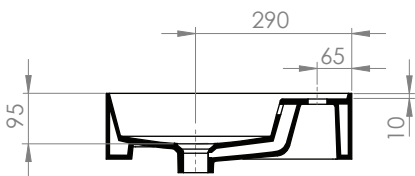

Twenty 60 Full Bowl Bench Basin

Product Code: TC20600 (NTH), TC20601 (1TH), TC20603 (3TH)

The Twenty collection of luxury basins embody sleek and precise styling. Crisp planes, thin walls and a perimeter that elegantly frames the basin tops, combine to present feature pieces that are distinctive while not being bulky. Four configurations are available; full bowl, centre bowl with side shelves, right or left hand bowl with side shelf.

Specifications

- Colour / Finish** — White / Gloss
- Material** — Vitreous China
- Bowl Capacity** — 7L to Overflow
- Tap Holes** — 0, 1 or 3
- Overflow** — Integral
- Waste Outlet** — 32mm Overflow Plug & Waste to be ordered separately (TA3240 or TA4032)
- W x D x H** — 610 x 460 x 125mm
- Installation** — This basin is not glazed at the rear, therefore, it is recommended that it be installed directly against the wall behind.
- Warranty** — 10 years

Specifications

Colour / Finish	—	White / Gloss
Material	—	Vitreous China
Bowl Capacity	—	10.5L to Overflow
Tap Holes	—	0, 1, 2 or 3
Overflow	—	Integral
Waste Outlet	—	32mm Overflow Plug & Waste to be ordered separately (TA3240 or TA4032)
W x D x H	—	1010x 460 x 125mm
Fixings	—	Wall fixing bolts supplied (WFB100)
Warranty	—	10 years

Specifications

Colour / Finish	—	White / Gloss
Material	—	Vitreous China
Bowl Capacity	—	13L to Overflow
Tap Holes	—	0, 1, 2, 3 or 6
Overflow	—	Integral
Waste Outlet	—	32mm Overflow Plug & Waste to be ordered separately (TA3240 or TA4032)
W x D x H	—	1210x 460 x 125mm
Fixings	—	Wall fixing bolts supplied (WFB100)
Warranty	—	10 years