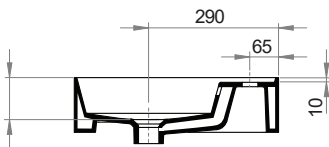

Specifications

- Colour / Finish** — White / Gloss
- Material** — Vitreous China
- Bowl Capacity** — 7L to Overflow
- Tap Holes** — 0, 1 or 3
- Overflow** — Integral
- Waste Outlet** — 32mm Overflow Plug & Waste to be ordered separately (TA3240 or TA4032)
- W x D x H** — 610 x 460 x 125mm
- Installation** — This basin is not glazed at the rear, therefore, it is recommended that it be installed directly against the wall behind.
- Warranty** — 10 years

Product Code: TC20800 (NTH), TC20801 (1TH), TC20803 (3TH)

The Twenty collection of luxury basins embody sleek and precise styling. Crisp planes, thin walls and a perimeter that elegantly frames the basin tops, combine to present feature pieces that are distinctive while not being bulky. Four configurations are available; full bowl, centre bowl with side shelves, right or left hand bowl with side shelf.

Specifications

Colour / Finish	— White / Gloss
Material	— Vitreous China
Bowl Capacity	— 8L to Overflow
Tap Holes	— 0, 1 or 3
Overflow	— Integral
Waste Outlet	— 32mm Overflow Plug & Waste to be ordered separately (TA3240 or TA4032)
W x D x H	— 810 x 460 x 125mm
Installation	— This basin is not glazed at the rear, therefore, it is recommended that it be installed directly against the wall behind.
Warranty	— 10 years

Specifications

Colour / Finish	—	White / Gloss
Material	—	Vitreous China
Bowl Capacity	—	13L to Overflow
Tap Holes	—	0, 1, 2, 3 or 6
Overflow	—	Integral
Waste Outlet	—	32mm Overflow Plug & Waste to be ordered separately (TA3240 or TA4032)
W x D x H	—	1210x 460 x 125mm
Fixings	—	Wall fixing bolts supplied (WFB100)
Warranty	—	10 years