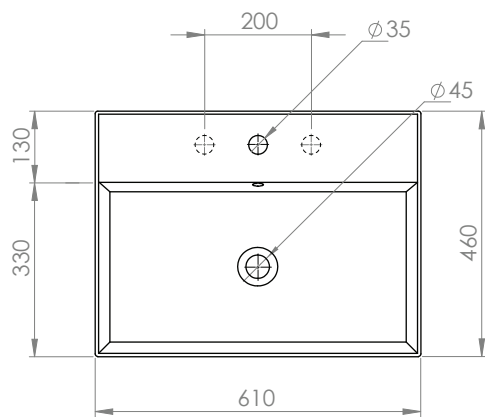

Twenty 60 Full Bowl Bench Basin

Product Code: TC20600 (NTH), TC20601 (1TH), TC20603 (3TH)

The Twenty collection of luxury basins embody sleek and precise styling. Crisp planes, thin walls and a perimeter that elegantly frames the basin tops, combine to present feature pieces that are distinctive while not being bulky. Four configurations are available; full bowl, centre bowl with side shelves, right or left hand bowl with side shelf.

Specifications

- Colour / Finish** — White / Gloss
- Material** — Vitreous China
- Bowl Capacity** — 7L to Overflow
- Tap Holes** — 0, 1 or 3
- Overflow** — Integral
- Waste Outlet** — 32mm Overflow Plug & Waste to be ordered separately (TA3240 or TA4032)
- W x D x H** — 610 x 460 x 125mm
- Installation** — This basin is not glazed at the rear, therefore, it is recommended that it be installed directly against the wall behind.
- Warranty** — 10 years

Specifications

Colour / Finish	— White / Gloss
Material	— Vitreous China
Bowl Capacity	— 8L to Overflow
Tap Holes	— 0, 1 or 3
Overflow	— Integral
Waste Outlet	— 32mm Overflow Plug & Waste to be ordered separately (TA3240 or TA4032)
W x D x H	— 810 x 460 x 125mm
Installation	— This basin is not glazed at the rear, therefore, it is recommended that it be installed directly against the wall behind.
Warranty	— 10 years

Specifications

Colour / Finish	—	White / Gloss
Material	—	Vitreous China
Bowl Capacity	—	10.5L to Overflow
Tap Holes	—	0, 1, 2 or 3
Overflow	—	Integral
Waste Outlet	—	32mm Overflow Plug & Waste to be ordered separately (TA3240 or TA4032)
W x D x H	—	1010x 460 x 125mm
Fixings	—	Wall fixing bolts supplied (WFB100)
Warranty	—	10 years