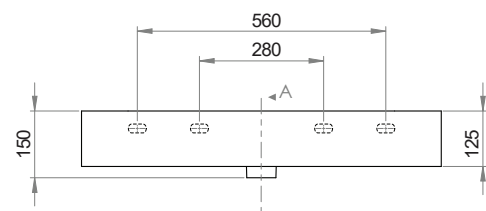

Specifications

- Colour / Finish** — White / Gloss
- Material** — Vitreous China
- Bowl Capacity** — 7L to Overflow
- Tap Holes** — 0, 1 or 3
- Overflow** — Integral
- Waste Outlet** — 32mm Overflow Plug & Waste to be ordered separately (TA3240 or TA4032)
- W x D x H** — 610 x 460 x 125mm
- Installation** — This basin is not glazed at the rear, therefore, it is recommended that it be installed directly against the wall behind.
- Warranty** — 10 years

Specifications

Colour / Finish	— White / Gloss
Material	— Vitreous China
Bowl Capacity	— 8L to Overflow
Tap Holes	— 0, 1 or 3
Overflow	— Integral
Waste Outlet	— 32mm Overflow Plug & Waste to be ordered separately (TA3240 or TA4032)
W x D x H	— 810 x 460 x 125mm
Installation	— This basin is not glazed at the rear, therefore, it is recommended that it be installed directly against the wall behind.
Warranty	— 10 years

Specifications

Colour / Finish	—	White / Gloss
Material	—	Vitreous China
Bowl Capacity	—	10.5L to Overflow
Tap Holes	—	0, 1, 2 or 3
Overflow	—	Integral
Waste Outlet	—	32mm Overflow Plug & Waste to be ordered separately (TA3240 or TA4032)
W x D x H	—	1010x 460 x 125mm
Fixings	—	Wall fixing bolts supplied (WFB100)
Warranty	—	10 years

Specifications

Colour / Finish	—	White / Gloss
Material	—	Vitreous China
Bowl Capacity	—	13L to Overflow
Tap Holes	—	0, 1, 2, 3 or 6
Overflow	—	Integral
Waste Outlet	—	32mm Overflow Plug & Waste to be ordered separately (TA3240 or TA4032)
W x D x H	—	1210x 460 x 125mm
Fixings	—	Wall fixing bolts supplied (WFB100)
Warranty	—	10 years