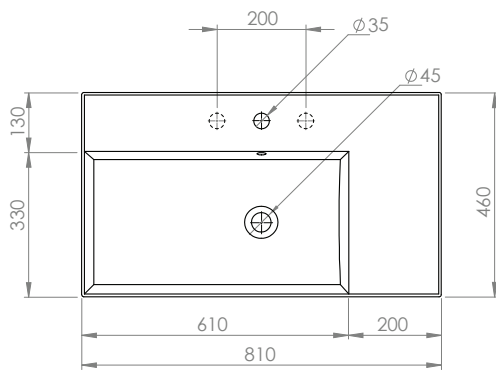

Specifications

Colour / Finish	—	White / Gloss
Material	—	Vitreous China
Bowl Capacity	—	6L to Overflow
Tap Holes	—	0, 1 or 3
Overflow	—	Integral
Waste Outlet	—	32mm Overflow Plug & Waste to be ordered separately (TA3240 or TA4032)
W x D x H	—	610 x 460 x 125mm
Fixings	—	Wall fixing bolts supplied (WFB100)
Warranty	—	10 years

Specifications

Colour / Finish	—	White / Gloss
Material	—	Vitreous China
Bowl Capacity	—	7L to Overflow
Tap Holes	—	0, 1 or 3
Overflow	—	Integral
Waste Outlet	—	32mm Overflow Plug & Waste to be ordered separately (TA3240 or TA4032)
W x D x H	—	810 x 460 x 125mm
Fixings	—	Wall fixing bolts supplied (WFB100)
Warranty	—	10 years

Specifications

Colour / Finish	—	White / Gloss
Material	—	Vitreous China
Bowl Capacity	—	9L to Overflow
Tap Holes	—	0, 1 or 3
Overflow	—	Integral
Waste Outlet	—	32mm Overflow Plug & Waste to be ordered separately (TA3240 or TA4032)
W x D x H	—	1010x 460 x 125mm
Fixings	—	Wall fixing bolts supplied (WFB100)
Warranty	—	10 years

Specifications

Colour / Finish	—	White / Gloss
Material	—	Vitreous China
Bowl Capacity	—	10L to Overflow
Tap Holes	—	0, 1 or 3
Overflow	—	Integral
Waste Outlet	—	32mm Overflow Plug & Waste to be ordered separately (TA3240 or TA4032)
W x D x H	—	1210x 460 x 125mm
Fixings	—	Wall fixing bolts supplied (WFB100)
Warranty	—	10 years