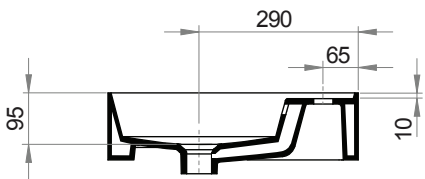

Specifications

Colour / Finish	—	White / Gloss
Material	—	Vitreous China
Bowl Capacity	—	6L to Overflow
Tap Holes	—	0, 1 or 3
Overflow	—	Integral
Waste Outlet	—	32mm Overflow Plug & Waste to be ordered separately (TA3240 or TA4032)
W x D x H	—	610 x 460 x 125mm
Fixings	—	Wall fixing bolts supplied (WFB100)
Warranty	—	10 years

Specifications

Colour / Finish	—	White / Gloss
Material	—	Vitreous China
Bowl Capacity	—	7L to Overflow
Tap Holes	—	0, 1 or 3
Overflow	—	Integral
Waste Outlet	—	32mm Overflow Plug & Waste to be ordered separately (TA3240 or TA4032)
W x D x H	—	810 x 460 x 125mm
Fixings	—	Wall fixing bolts supplied (WFB100)
Warranty	—	10 years

Specifications

Colour / Finish	—	White / Gloss
Material	—	Vitreous China
Bowl Capacity	—	9L to Overflow
Tap Holes	—	0, 1 or 3
Overflow	—	Integral
Waste Outlet	—	32mm Overflow Plug & Waste to be ordered separately (TA3240 or TA4032)
W x D x H	—	1010x 460 x 125mm
Fixings	—	Wall fixing bolts supplied (WFB100)
Warranty	—	10 years

Specifications

Colour / Finish	—	White / Gloss
Material	—	Vitreous China
Bowl Capacity	—	10L to Overflow
Tap Holes	—	0, 1 or 3
Overflow	—	Integral
Waste Outlet	—	32mm Overflow Plug & Waste to be ordered separately (TA3240 or TA4032)
W x D x H	—	1210x 460 x 125mm
Fixings	—	Wall fixing bolts supplied (WFB100)
Warranty	—	10 years