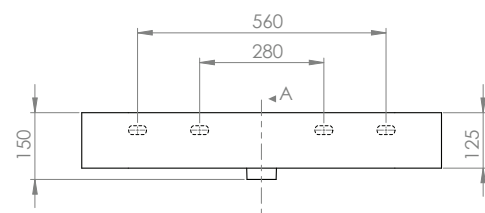

Specifications

Colour / Finish	—	White / Gloss
Material	—	Vitreous China
Bowl Capacity	—	6L to Overflow
Tap Holes	—	0, 1 or 3
Overflow	—	Integral
Waste Outlet	—	32mm Overflow Plug & Waste to be ordered separately (TA3240 or TA4032)
W x D x H	—	610 x 460 x 125mm
Fixings	—	Wall fixing bolts supplied (WFB100)
Warranty	—	10 years

Specifications

Colour / Finish	—	White / Gloss
Material	—	Vitreous China
Bowl Capacity	—	7L to Overflow
Tap Holes	—	0, 1 or 3
Overflow	—	Integral
Waste Outlet	—	32mm Overflow Plug & Waste to be ordered separately (TA3240 or TA4032)
W x D x H	—	810 x 460 x 125mm
Fixings	—	Wall fixing bolts supplied (WFB100)
Warranty	—	10 years

Specifications

Colour / Finish	—	White / Gloss
Material	—	Vitreous China
Bowl Capacity	—	9L to Overflow
Tap Holes	—	0, 1 or 3
Overflow	—	Integral
Waste Outlet	—	32mm Overflow Plug & Waste to be ordered separately (TA3240 or TA4032)
W x D x H	—	1010x 460 x 125mm
Fixings	—	Wall fixing bolts supplied (WFB100)
Warranty	—	10 years

Specifications

Colour / Finish	—	White / Gloss
Material	—	Vitreous China
Bowl Capacity	—	10L to Overflow
Tap Holes	—	0, 1 or 3
Overflow	—	Integral
Waste Outlet	—	32mm Overflow Plug & Waste to be ordered separately (TA3240 or TA4032)
W x D x H	—	1210x 460 x 125mm
Fixings	—	Wall fixing bolts supplied (WFB100)
Warranty	—	10 years