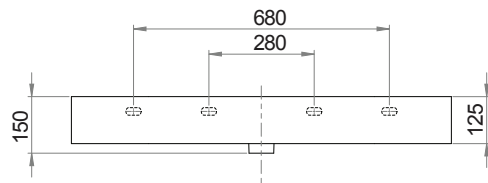

Specifications

Colour / Finish	—	White / Gloss
Material	—	Vitreous China
Bowl Capacity	—	7L to Overflow
Tap Holes	—	0, 1 or 3
Overflow	—	Integral
Waste Outlet	—	32mm Overflow Plug & Waste to be ordered separately (TA3240 or TA4032)
W x D x H	—	810 x 460 x 125mm
Fixings	—	Wall fixing bolts supplied (WFB100)
Warranty	—	10 years

Twenty 100 Left Bowl Wall Basin

Product Code: TC201030/S (NTH), TC201031/S(1TH), TC201033/S (3TH)

The Twenty collection of luxury basins embody sleek and precise styling. Crisp planes, thin walls and a perimeter that elegantly frames the basin tops, combine to present feature pieces that are distinctive while not being bulky. Four configurations are available; full bowl, centre bowl with side shelves, right or left hand bowl with side shelf.

Specifications

Colour / Finish	—	White / Gloss
Material	—	Vitreous China
Bowl Capacity	—	9L to Overflow
Tap Holes	—	0, 1 or 3
Overflow	—	Integral
Waste Outlet	—	32mm Overflow Plug & Waste to be ordered separately (TA3240 or TA4032)
W x D x H	—	1010x 460 x 125mm
Fixings	—	Wall fixing bolts supplied (WFB100)
Warranty	—	10 years

Specifications

Colour / Finish	—	White / Gloss
Material	—	Vitreous China
Bowl Capacity	—	10L to Overflow
Tap Holes	—	0, 1 or 3
Overflow	—	Integral
Waste Outlet	—	32mm Overflow Plug & Waste to be ordered separately (TA3240 or TA4032)
W x D x H	—	1210x 460 x 125mm
Fixings	—	Wall fixing bolts supplied (WFB100)
Warranty	—	10 years