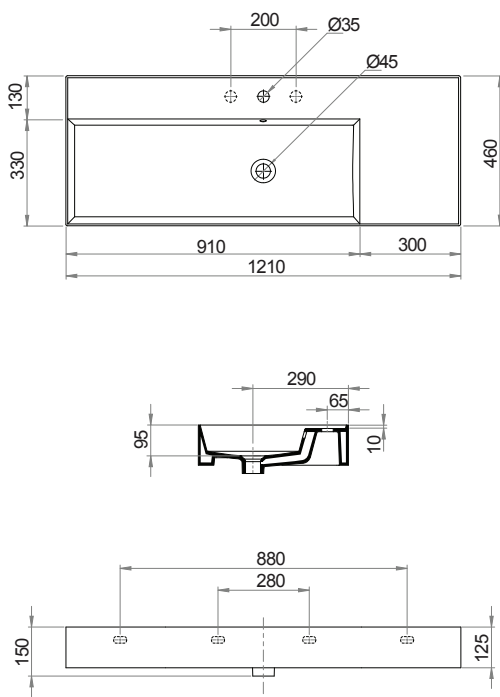

Specifications

Colour / Finish	—	White / Gloss
Material	—	Vitreous China
Bowl Capacity	—	7L to Overflow
Tap Holes	—	0, 1 or 3
Overflow	—	Integral
Waste Outlet	—	32mm Overflow Plug & Waste to be ordered separately (TA3240 or TA4032)
W x D x H	—	810 x 460 x 125mm
Fixings	—	Wall fixing bolts supplied (WFB100)
Warranty	—	10 years

Specifications

Colour / Finish	—	White / Gloss
Material	—	Vitreous China
Bowl Capacity	—	9L to Overflow
Tap Holes	—	0, 1 or 3
Overflow	—	Integral
Waste Outlet	—	32mm Overflow Plug & Waste to be ordered separately (TA3240 or TA4032)
W x D x H	—	1010x 460 x 125mm
Fixings	—	Wall fixing bolts supplied (WFB100)
Warranty	—	10 years

Twenty 120 Left Bowl Wall Basin

Product Code: TC201230/S (NTH), TC201231/S(1TH),TC201233/S (3TH)

The Twenty collection of luxury basins embody sleek and precise styling. Crisp planes, thin walls and a perimeter that elegantly frames the basin tops, combine to present feature pieces that are distinctive while not being bulky. Five configurations are available; full bowl, centre bowl with side shelves, right or left hand bowl with side shelf and double bowl with centre shelf.

Specifications

Colour / Finish	—	White / Gloss
Material	—	Vitreous China
Bowl Capacity	—	10L to Overflow
Tap Holes	—	0, 1 or 3
Overflow	—	Integral
Waste Outlet	—	32mm Overflow Plug & Waste to be ordered separately (TA3240 or TA4032)
W x D x H	—	1210x 460 x 125mm
Fixings	—	Wall fixing bolts supplied (WFB100)
Warranty	—	10 years