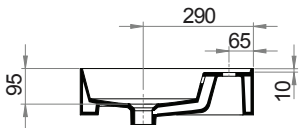

Specifications

Colour / Finish	—	White / Gloss
Material	—	Vitreous China
Bowl Capacity	—	7L to Overflow
Tap Holes	—	0, 1 or 3
Overflow	—	Integral
Waste Outlet	—	32mm Overflow Plug & Waste to be ordered separately (TA3240 or TA4032)
W x D x H	—	810 x 460 x 125mm
Fixings	—	Wall fixing bolts supplied (WFB100)
Warranty	—	10 years

Twenty 100 Left Bowl Wall Basin

Product Code: TC201030/S (NTH), TC201031/S(1TH), TC201033/S (3TH)

The Twenty collection of luxury basins embody sleek and precise styling. Crisp planes, thin walls and a perimeter that elegantly frames the basin tops, combine to present feature pieces that are distinctive while not being bulky. Four configurations are available; full bowl, centre bowl with side shelves, right or left hand bowl with side shelf.

Specifications

Colour / Finish	—	White / Gloss
Material	—	Vitreous China
Bowl Capacity	—	9L to Overflow
Tap Holes	—	0, 1 or 3
Overflow	—	Integral
Waste Outlet	—	32mm Overflow Plug & Waste to be ordered separately (TA3240 or TA4032)
W x D x H	—	1010x 460 x 125mm
Fixings	—	Wall fixing bolts supplied (WFB100)
Warranty	—	10 years

Specifications

Colour / Finish	—	White / Gloss
Material	—	Vitreous China
Bowl Capacity	—	10L to Overflow
Tap Holes	—	0, 1 or 3
Overflow	—	Integral
Waste Outlet	—	32mm Overflow Plug & Waste to be ordered separately (TA3240 or TA4032)
W x D x H	—	1210x 460 x 125mm
Fixings	—	Wall fixing bolts supplied (WFB100)
Warranty	—	10 years