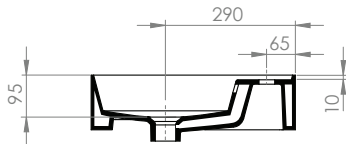

Specifications

Colour / Finish	—	White / Gloss
Material	—	Vitreous China
Bowl Capacity	—	6L to Overflow
Tap Holes	—	0, 1 or 3
Overflow	—	Integral
Waste Outlet	—	32mm Overflow Plug & Waste to be ordered separately (TA3240 or TA4032)
W x D x H	—	610 x 460 x 125mm
Fixings	—	Wall fixing bolts supplied (WFB100)
Warranty	—	10 years

Specifications

Colour / Finish	—	White / Gloss
Material	—	Vitreous China
Bowl Capacity	—	7L to Overflow
Tap Holes	—	0, 1 or 3
Overflow	—	Integral
Waste Outlet	—	32mm Overflow Plug & Waste to be ordered separately (TA3240 or TA4032)
W x D x H	—	810 x 460 x 125mm
Fixings	—	Wall fixing bolts supplied (WFB100)
Warranty	—	10 years

Specifications

Colour / Finish	—	White / Gloss
Material	—	Vitreous China
Bowl Capacity	—	9L to Overflow
Tap Holes	—	0, 1 or 3
Overflow	—	Integral
Waste Outlet	—	32mm Overflow Plug & Waste to be ordered separately (TA3240 or TA4032)
W x D x H	—	1010x 460 x 125mm
Fixings	—	Wall fixing bolts supplied (WFB100)
Warranty	—	10 years

Specifications

Colour / Finish	—	White / Gloss
Material	—	Vitreous China
Bowl Capacity	—	10L to Overflow
Tap Holes	—	0, 1 or 3
Overflow	—	Integral
Waste Outlet	—	32mm Overflow Plug & Waste to be ordered separately (TA3240 or TA4032)
W x D x H	—	1210x 460 x 125mm
Fixings	—	Wall fixing bolts supplied (WFB100)
Warranty	—	10 years