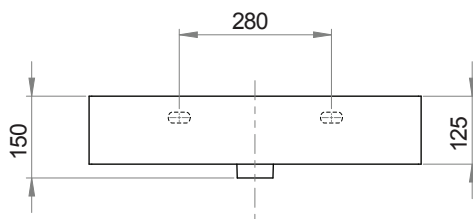

Specifications

Colour / Finish	—	White / Gloss
Material	—	Vitreous China
Bowl Capacity	—	6L to Overflow
Tap Holes	—	0, 1 or 3
Overflow	—	Integral
Waste Outlet	—	32mm Overflow Plug & Waste to be ordered separately (TA3240 or TA4032)
W x D x H	—	610 x 460 x 125mm
Fixings	—	Wall fixing bolts supplied (WFB100)
Warranty	—	10 years

Specifications

Colour / Finish	—	White / Gloss
Material	—	Vitreous China
Bowl Capacity	—	7L to Overflow
Tap Holes	—	0, 1 or 3
Overflow	—	Integral
Waste Outlet	—	32mm Overflow Plug & Waste to be ordered separately (TA3240 or TA4032)
W x D x H	—	810 x 460 x 125mm
Fixings	—	Wall fixing bolts supplied (WFB100)
Warranty	—	10 years

Specifications

Colour / Finish	—	White / Gloss
Material	—	Vitreous China
Bowl Capacity	—	9L to Overflow
Tap Holes	—	0, 1 or 3
Overflow	—	Integral
Waste Outlet	—	32mm Overflow Plug & Waste to be ordered separately (TA3240 or TA4032)
W x D x H	—	1010x 460 x 125mm
Fixings	—	Wall fixing bolts supplied (WFB100)
Warranty	—	10 years

Specifications

Colour / Finish	—	White / Gloss
Material	—	Vitreous China
Bowl Capacity	—	10L to Overflow
Tap Holes	—	0, 1 or 3
Overflow	—	Integral
Waste Outlet	—	32mm Overflow Plug & Waste to be ordered separately (TA3240 or TA4032)
W x D x H	—	1210x 460 x 125mm
Fixings	—	Wall fixing bolts supplied (WFB100)
Warranty	—	10 years