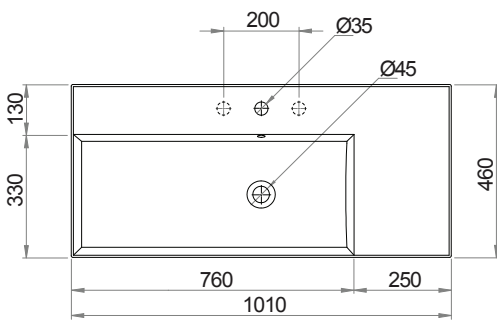

Specifications

Colour / Finish	—	White / Gloss
Material	—	Vitreous China
Bowl Capacity	—	7L to Overflow
Tap Holes	—	0, 1 or 3
Overflow	—	Integral
Waste Outlet	—	32mm Overflow Plug & Waste to be ordered separately (TA3240 or TA4032)
W x D x H	—	810 x 460 x 125mm
Fixings	—	Wall fixing bolts supplied (WFB100)
Warranty	—	10 years

Twenty 100 Left Bowl Wall Basin

Product Code: TC201030/S (NTH), TC201031/S(1TH), TC201033/S (3TH)

The Twenty collection of luxury basins embody sleek and precise styling. Crisp planes, thin walls and a perimeter that elegantly frames the basin tops, combine to present feature pieces that are distinctive while not being bulky. Four configurations are available; full bowl, centre bowl with side shelves, right or left hand bowl with side shelf.

Specifications

Colour / Finish	—	White / Gloss
Material	—	Vitreous China
Bowl Capacity	—	9L to Overflow
Tap Holes	—	0, 1 or 3
Overflow	—	Integral
Waste Outlet	—	32mm Overflow Plug & Waste to be ordered separately (TA3240 or TA4032)
W x D x H	—	1010x 460 x 125mm
Fixings	—	Wall fixing bolts supplied (WFB100)
Warranty	—	10 years

Specifications

Colour / Finish	—	White / Gloss
Material	—	Vitreous China
Bowl Capacity	—	10L to Overflow
Tap Holes	—	0, 1 or 3
Overflow	—	Integral
Waste Outlet	—	32mm Overflow Plug & Waste to be ordered separately (TA3240 or TA4032)
W x D x H	—	1210x 460 x 125mm
Fixings	—	Wall fixing bolts supplied (WFB100)
Warranty	—	10 years