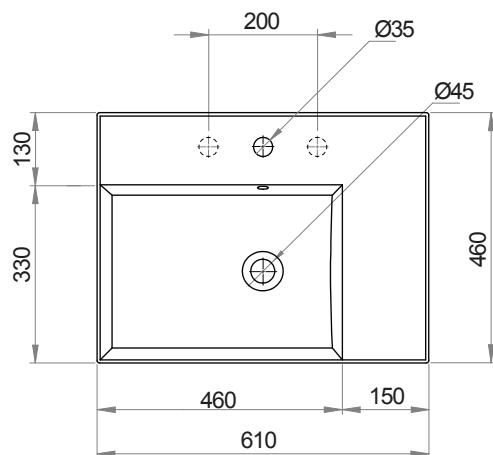

Twenty 60 Left Bowl Wall Basin

Product Code: TC20630/S (NTH), TC20631/S (1TH), TC20633/S (3TH)

The Twenty collection of luxury basins embody sleek and precise styling. Crisp planes, thin walls and a perimeter that elegantly frames the basin tops, combine to present feature pieces that are distinctive while not being bulky. Four configurations are available; full bowl, centre bowl with side shelves, right or left hand bowl with side shelf.

Specifications

Colour / Finish	—	White / Gloss
Material	—	Vitreous China
Bowl Capacity	—	6L to Overflow
Tap Holes	—	0, 1 or 3
Overflow	—	Integral
Waste Outlet	—	32mm Overflow Plug & Waste to be ordered separately (TA3240 or TA4032)
W x D x H	—	610 x 460 x 125mm
Fixings	—	Wall fixing bolts supplied (WFB100)
Warranty	—	10 years

Specifications

Colour / Finish	—	White / Gloss
Material	—	Vitreous China
Bowl Capacity	—	7L to Overflow
Tap Holes	—	0, 1 or 3
Overflow	—	Integral
Waste Outlet	—	32mm Overflow Plug & Waste to be ordered separately (TA3240 or TA4032)
W x D x H	—	810 x 460 x 125mm
Fixings	—	Wall fixing bolts supplied (WFB100)
Warranty	—	10 years

Specifications

Colour / Finish	—	White / Gloss
Material	—	Vitreous China
Bowl Capacity	—	10L to Overflow
Tap Holes	—	0, 1 or 3
Overflow	—	Integral
Waste Outlet	—	32mm Overflow Plug & Waste to be ordered separately (TA3240 or TA4032)
W x D x H	—	1210x 460 x 125mm
Fixings	—	Wall fixing bolts supplied (WFB100)
Warranty	—	10 years