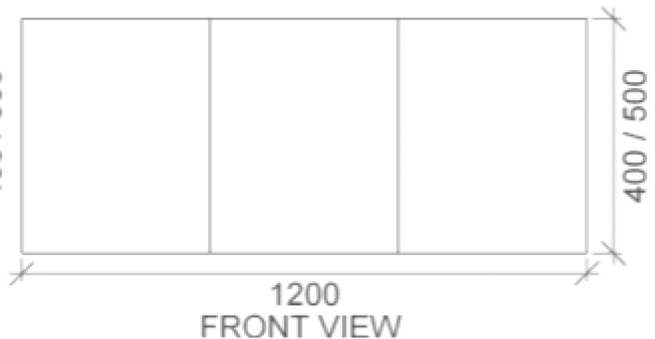

OVERLAY SLEEK SPECS

RIFCO

EST. 1975

Just
BATHROOMWARE

ALL SIZES SHOWN ARE NOMINAL & SHOULD BE CHECKED PRIOR TO
INSTALLATION