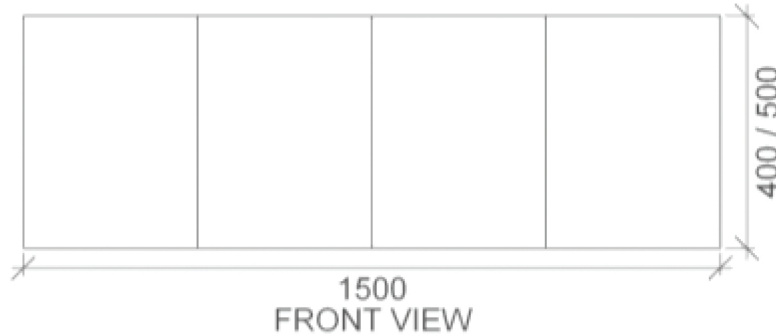

OVERLAY SLEEK SPECS

RIFCO

EST. 1975

Just
BATHROOMWARE

ALL SIZES SHOWN ARE NOMINAL & SHOULD BE CHECKED PRIOR TO
INSTALLATION