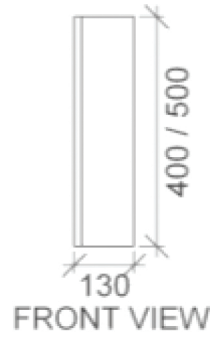

OVERLAY SLEEK SPECS

RIFCO

EST. 1975

Just
BATHROOMWARE

ALL SIZES SHOWN ARE NOMINAL & SHOULD BE CHECKED PRIOR TO
INSTALLATION