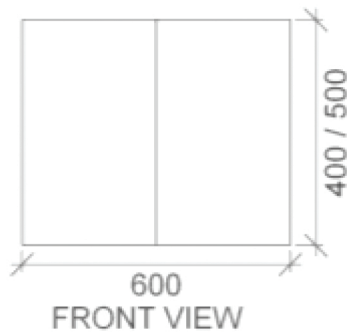

OVERLAY SLEEK SPECS

RIFCO

EST. 1975

Just
BATHROOMWARE

ALL SIZES SHOWN ARE NOMINAL & SHOULD BE CHECKED PRIOR TO
INSTALLATION