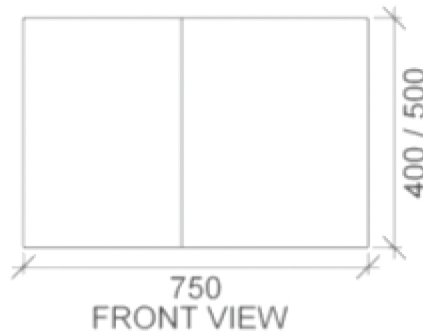

OVERLAY SLEEK SPECS

RIFCO

EST. 1975

Just
BATHROOMWARE

ALL SIZES SHOWN ARE NOMINAL & SHOULD BE CHECKED PRIOR TO
INSTALLATION