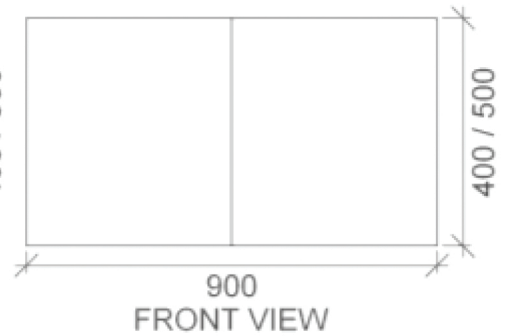

OVERLAY SLEEK SPECS

RIFCO

EST. 1975

Just
BATHROOMWARE

ALL SIZES SHOWN ARE NOMINAL & SHOULD BE CHECKED PRIOR TO
INSTALLATION