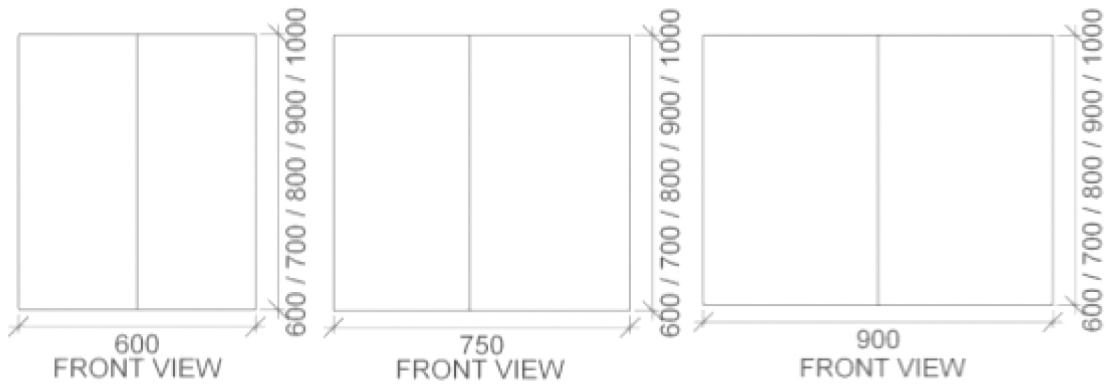

OVERLAY SPECS

RIFCO

EST. 1975

Just
BATHROOMWARE

ALL SIZES SHOWN ARE NOMINAL & SHOULD BE CHECKED PRIOR TO INSTALLATION