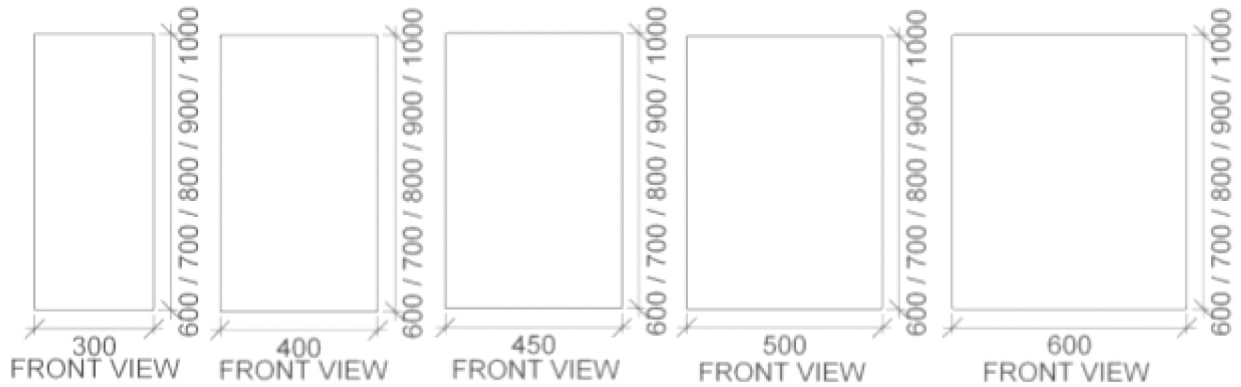

OVERLAY SPECS

RIFCO

EST. 1975

Just
BATHROOMWARE

ALL SIZES SHOWN ARE NOMINAL & SHOULD BE CHECKED PRIOR TO INSTALLATION