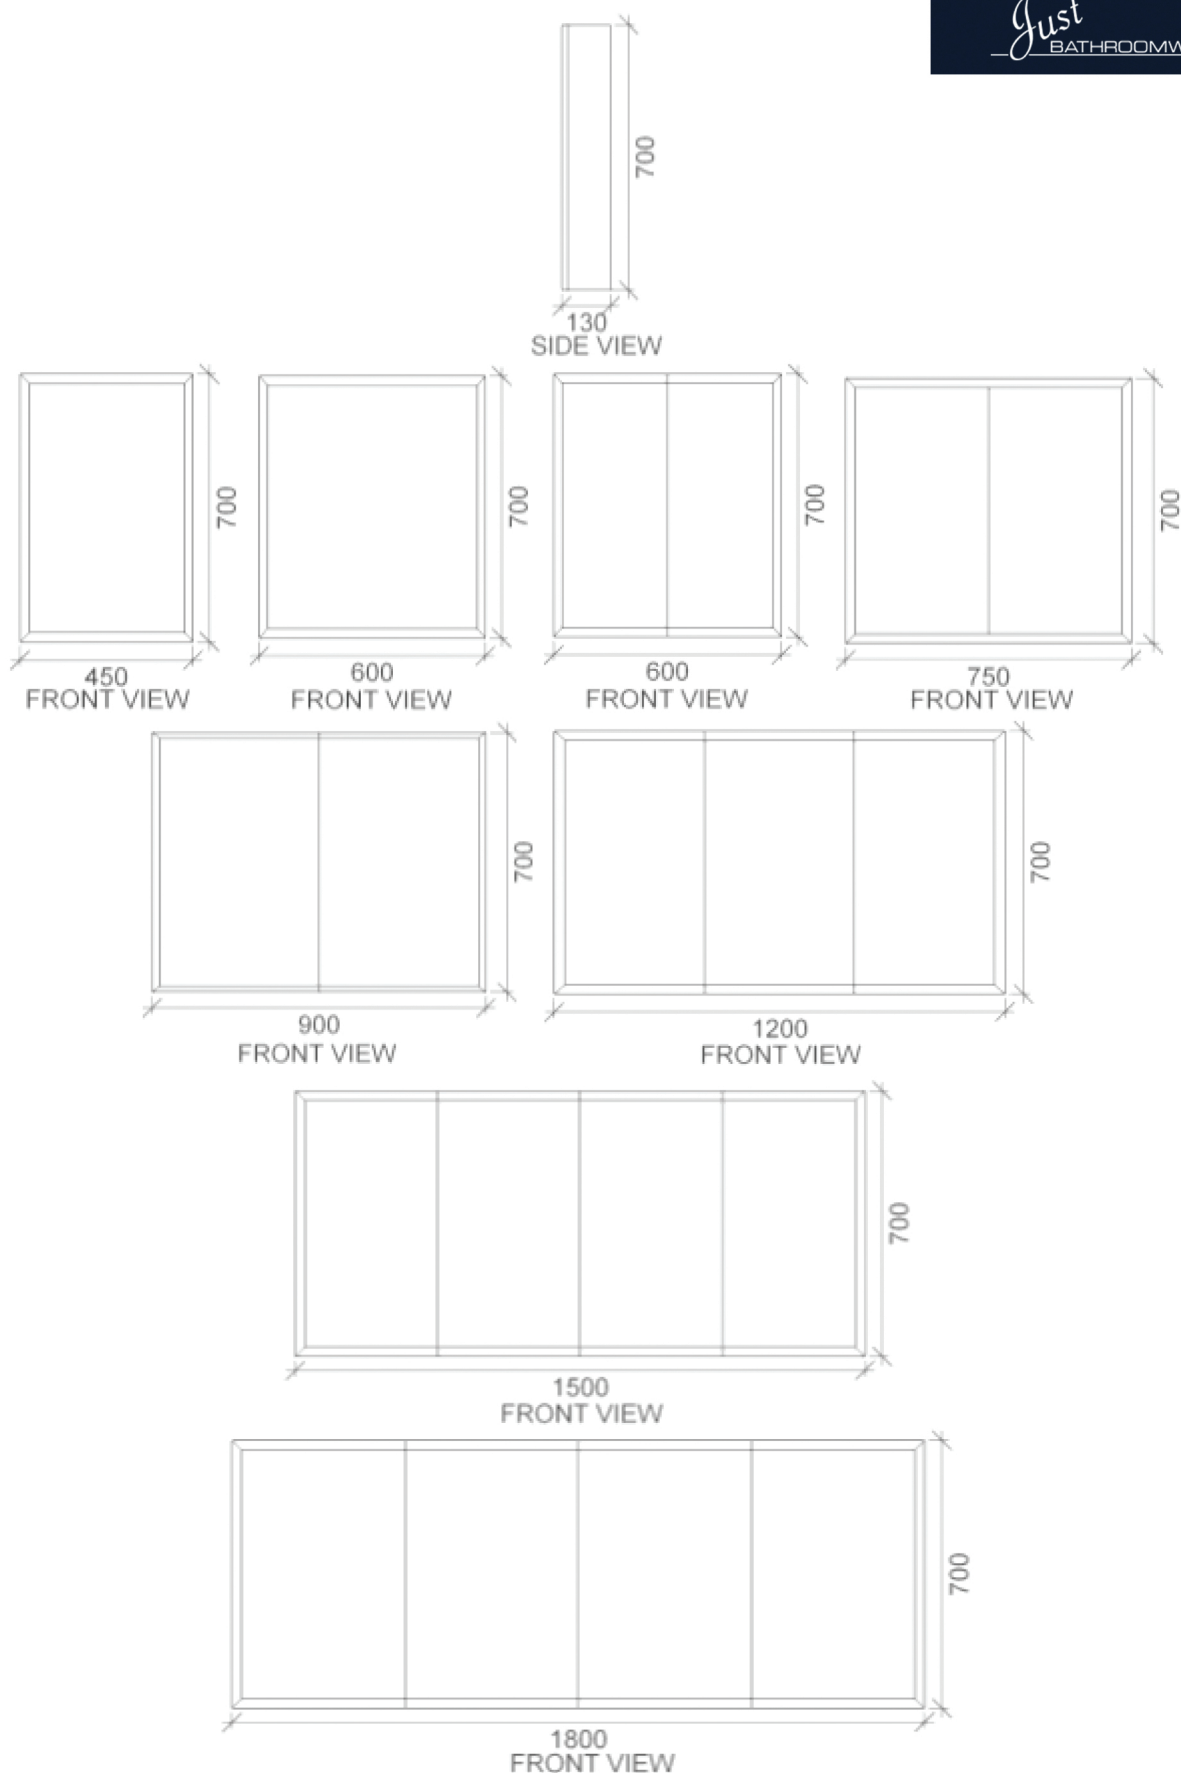

OVERLAY BEVEL SPECS

RIFCO

EST. 1975

Just
BATHROOMWARE

ALL SIZES SHOWN ARE NOMINAL & SHOULD BE CHECKED PRIOR TO
INSTALLATION