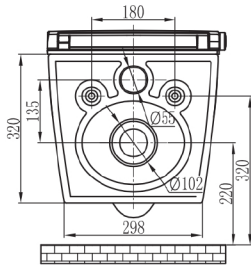

OMNICOMFORT+

WALL HUNG PAN

CODE: OM310

Just
BATHROOMWARE

gallaria

intelligentbathrooms®

1. **Inclusions**
2. ✓ OMNICOMFORT+ WALL HUNG PAN with Intelligent Bidet Seat
   - ✓ Wireless remote control
   - ✓ Waste pipes
   - ✓ Water filter
   - ✓ Check valve/ball valve & inlet hose

1. **Features**
2. Instantly heated water
   - Self-cleaning shower spray nozzle with rear and woman's wash functions, oscillating and pulsating spray, adjustable water temperature, water pressure and nozzle position
   - Air blower/dryer
   - Deodoriser
   - Built-in LED night light
   - Soft close seat
   - Rimless pan for reduced bacteria build-up
   - Fully concealed water and electrical connections
   - Back-flow Prevention (Air Gap)

Notes for the installer

The maximum water pressure for water supply is 500kpa.

Power supply requirements: Dedicated 10A min, 220~240V AC, 50/60Hz supply

The water filter has a service life of approximately 12 months.

WELS: 0016 | 4 Stars Wels Rating

Remote Control (included)

Requires 2 x AAA batteries (not included)

WELS: 0016
WM: 030025