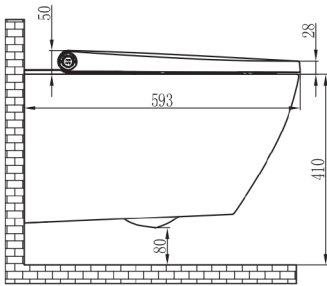

OMNICOMFORT+

WALL HUNG PAN

CODE: OM310

Just
BATHROOMWARE

gallaria

intelligentbathrooms®

1. **Inclusions**
2. ✓ OMNICOMFORT+ WALL HUNG PAN with Intelligent Bidet Seat
   - ✓ Wireless remote control
   - ✓ Waste pipes
   - ✓ Water filter
   - ✓ Check valve/ball valve & inlet hose

1. **Features**
2. Instantly heated water
   - Self-cleaning shower spray nozzle with rear and woman's wash functions, oscillating and pulsating spray, adjustable water temperature, water pressure and nozzle position
   - Air blower/dryer
   - Deodoriser
   - Built-in LED night light
   - Soft close seat
   - Rimless pan for reduced bacteria build-up
   - Fully concealed water and electrical connections
   - Back-flow Prevention (Air Gap)

Notes for the installer

The maximum water pressure for water supply is 500kpa.

Power supply requirements: Dedicated 10A min, 220~240V AC, 50/60Hz supply

The water filter has a service life of approximately 12 months.

WELS: 0016 | 4 Stars Wels Rating

Remote Control (included)

Requires 2 x AAA batteries (not included)

WELS: 0016
WM: 030025