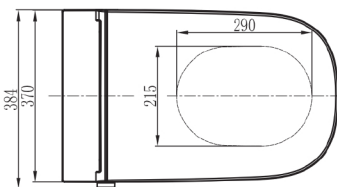

OMNICOMFORT+

WALL HUNG PAN

CODE: OM310

Just
BATHROOMWARE

gallaria

intelligentbathrooms®

1. **Inclusions**
2. ✓ OMNICOMFORT+ WALL HUNG PAN with Intelligent Bidet Seat
   - ✓ Wireless remote control
   - ✓ Waste pipes
   - ✓ Water filter
   - ✓ Check valve/ball valve & inlet hose

1. **Features**
2. Instantly heated water
   - Self-cleaning shower spray nozzle with rear and woman's wash functions, oscillating and pulsating spray, adjustable water temperature, water pressure and nozzle position
   - Air blower/dryer
   - Deodoriser
   - Built-in LED night light
   - Soft close seat
   - Rimless pan for reduced bacteria build-up
   - Fully concealed water and electrical connections
   - Back-flow Prevention (Air Gap)

Notes for the installer

The maximum water pressure for water supply is 500kpa.

Power supply requirements: Dedicated 10A min, 220~240V AC, 50/60Hz supply

The water filter has a service life of approximately 12 months.

WELS: 0016 | 4 Stars Wels Rating

Remote Control (included)

Requires 2 x AAA batteries (not included)

WELS: 0016
WM: 030025