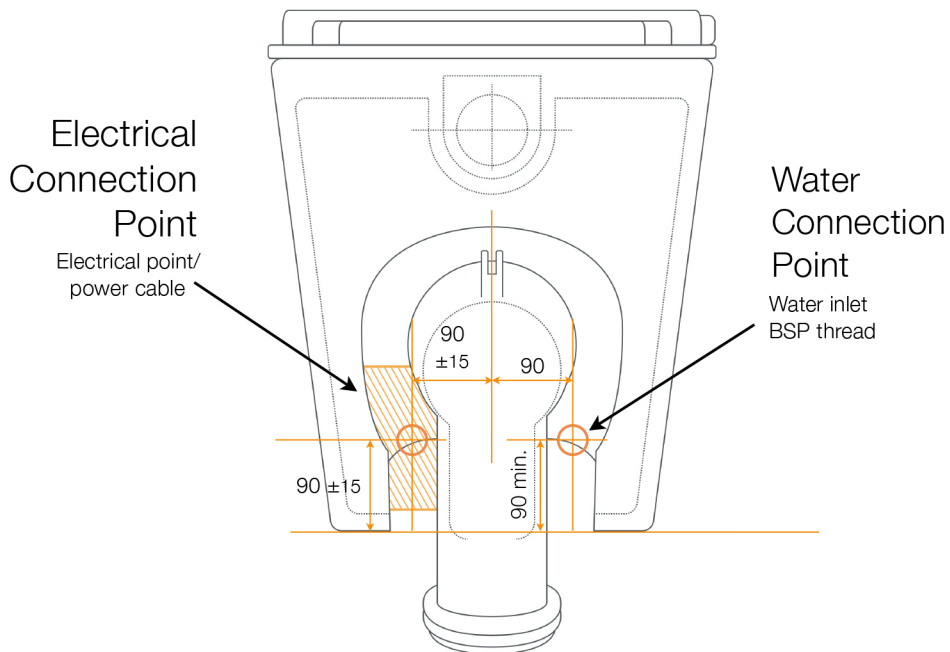

WELS: 0016 | 4 Stars Wels Rating

Remote Control (Included)
Requires 2 x AAA batteries
(not included)

WELS: 0016
WM: 030025

OMNICOMFORT+

WALL FACE PAN

CODE: OM210

gallaria

intelligentbathrooms®

REAR VIEW

WATER &
ELECTRICAL
CONNECTION
DETAILS

REAR VIEW

WELS: 0016
WM: 030025