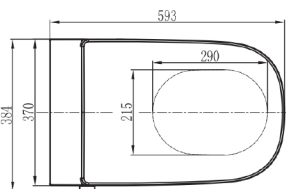

OMNICOMFORT+

WALL FACE PAN

CODE: OM210

Just
BATHROOMWARE

gallaria

intelligentbathrooms®

1. Inclusions
2. ✓ OMNICOMFORT+ WALL FACE PAN with Intelligent Bidet Seat
   - ✓ Wireless remote control
   - ✓ Waste pipes
   - ✓ Water filter
   - ✓ Check valve/ball valve & inlet hose

1. Features
2. Instantly heated water
   - Self-cleaning shower spray nozzle with rear and woman's wash functions, oscillating and pulsating spray, adjustable water temperature, water pressure and nozzle position
   - Air blower/dryer
   - Deodoriser
   - Built-in LED night light
   - Soft close seat
   - Rimless pan for reduced bacteria build-up
   - Fully concealed water and electrical connections
   - Back-flow Prevention (Air Gap)

Notes for the installer

Setout: 80mm

The maximum water pressure for water supply is 500kpa.

Power supply requirements: Dedicated 10A min, 220~240V AC, 50/60Hz supply

The water filter has a service life of approximately 12 months.

WELS: 0016 | 4 Stars Wels Rating

Remote Control (Included)
Requires 2 x AAA batteries
(not included)

WELS: 0016
WM: 030025