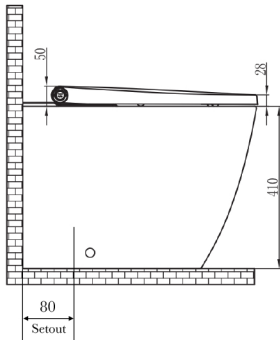

OMNICOMFORT+

WALL FACE PAN

CODE: OM210

Just
BATHROOMWARE

gallaria

intelligentbathrooms®

1. Inclusions
2. ✓ OMNICOMFORT+ WALL FACE PAN with Intelligent Bidet Seat
   - ✓ Wireless remote control
   - ✓ Waste pipes
   - ✓ Water filter
   - ✓ Check valve/ball valve & inlet hose

1. Features
2. Instantly heated water
   - Self-cleaning shower spray nozzle with rear and woman's wash functions, oscillating and pulsating spray, adjustable water temperature, water pressure and nozzle position
   - Air blower/dryer
   - Deodoriser
   - Built-in LED night light
   - Soft close seat
   - Rimless pan for reduced bacteria build-up
   - Fully concealed water and electrical connections
   - Back-flow Prevention (Air Gap)

Notes for the installer

Setout: 80mm

The maximum water pressure for water supply is 500kpa.

Power supply requirements: Dedicated 10A min, 220~240V AC, 50/60Hz supply

The water filter has a service life of approximately 12 months.

WELS: 0016 | 4 Stars Wels Rating

Remote Control (Included)
Requires 2 x AAA batteries
(not included)

WELS: 0016
WM: 030025