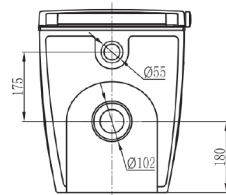

OMNICOMFORT+

WALL FACE PAN

CODE: OM210

Just
BATHROOMWARE

gallaria

intelligentbathrooms®

1. Inclusions
2. ✓ OMNICOMFORT+ WALL FACE PAN with Intelligent Bidet Seat
   - ✓ Wireless remote control
   - ✓ Waste pipes
   - ✓ Water filter
   - ✓ Check valve/ball valve & inlet hose

1. Features
2. Instantly heated water
   - Self-cleaning shower spray nozzle with rear and woman's wash functions, oscillating and pulsating spray, adjustable water temperature, water pressure and nozzle position
   - Air blower/dryer
   - Deodoriser
   - Built-in LED night light
   - Soft close seat
   - Rimless pan for reduced bacteria build-up
   - Fully concealed water and electrical connections
   - Back-flow Prevention (Air Gap)

Notes for the installer

Setout: 80mm

The maximum water pressure for water supply is 500kpa.

Power supply requirements: Dedicated 10A min, 220~240V AC, 50/60Hz supply

The water filter has a service life of approximately 12 months.

WELS: 0016 | 4 Stars Wels Rating

Remote Control (Included)
Requires 2 x AAA batteries
(not included)

WELS: 0016
WM: 030025