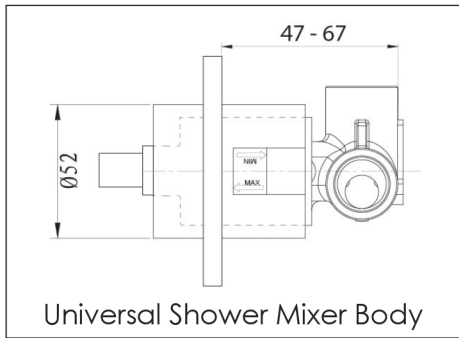

# O.NOVO SHOWER MIXER

Product Image	Technical Specification
---------------	-------------------------

Description	
O.Novo Shower Mixer	
<b>TVS10420XB</b>	O.Novo Shower Mixer Trim
<b>TVS00036150061</b>	Universal Shower Mixer Body

Additional Information
<ul style="list-style-type: none"> <li>35mm Ceramic Cartridge</li> <li>Compact plate - 80mm diameter</li> </ul>