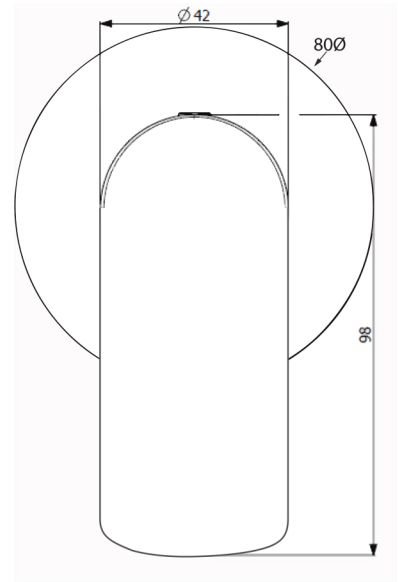

# O.NOVO SHOWER MIXER

Product Image	Technical Specification
---------------	-------------------------

Description	
O.Novo Shower Mixer	
<b>TVS10420XB</b>	O.Novo Shower Mixer Trim
<b>TVS00036150061</b>	Universal Shower Mixer Body

Additional Information
<ul style="list-style-type: none"> <li>35mm Ceramic Cartridge</li> <li>Compact plate - 80mm diameter</li> </ul>