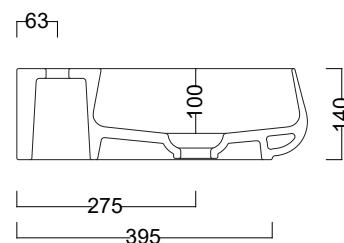

OVERFLOW & WASTE

32 mm non-overflow plug
& waste not included.

NUR 75

STYLE

Bench / Wall Basin

CODE

NTH : NUR75/0
1TH : NUR75/1
3TH : NUR75/3

COLOURS

White
Premium Colours Available

OVERFLOW & WASTE

32 mm non-overflow plug
& waste not included.

NUR 90

STYLE

Bench / Wall Basin

CODE

NTH: NUR90/0
1TH: NUR90/1
3TH: NUR90/3

COLOURS

White
Premium Colours Available

OVERFLOW & WASTE

32 mm non-overflow plug
& waste not included.