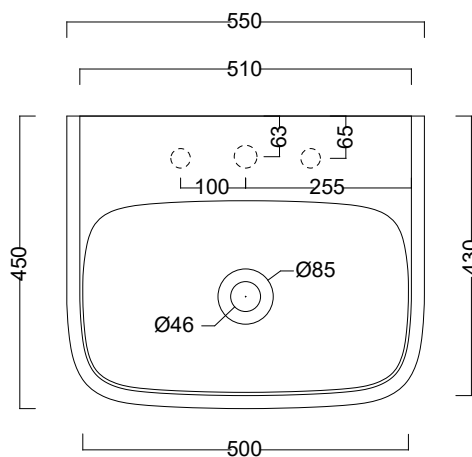

NUR 55

STYLE

Bench / Wall Basin

CODE

NTH: NUR55/0
1TH: NUR55/1
3TH: NUR55/3

COLOURS

White

Premium Colours Available

OVERFLOW & WASTE

32 mm non-overflow plug
& waste not included.

NUR 75

STYLE

Bench / Wall Basin

CODE

NTH : NUR75/0
1TH : NUR75/1
3TH : NUR75/3

COLOURS

White
Premium Colours Available

OVERFLOW & WASTE

32 mm non-overflow plug
& waste not included.

NUR 90

STYLE

Bench / Wall Basin

CODE

NTH: NUR90/0
1TH: NUR90/1
3TH: NUR90/3

COLOURS

White
Premium Colours Available

OVERFLOW & WASTE

32 mm non-overflow plug
& waste not included.