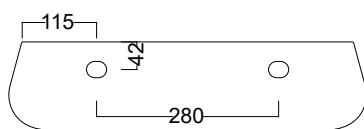

NUR 55

STYLE

Bench / Wall Basin

CODE

NTH: NUR55/0
1TH: NUR55/1
3TH: NUR55/3

COLOURS

White

Premium Colours Available

OVERFLOW & WASTE

32 mm non-overflow plug
& waste not included.

NUR 75

STYLE

Bench / Wall Basin

CODE

NTH : NUR75/0
1TH : NUR75/1
3TH : NUR75/3

COLOURS

White
Premium Colours Available

OVERFLOW & WASTE

32 mm non-overflow plug
& waste not included.

NUR 90

STYLE

Bench / Wall Basin

CODE

NTH: NUR90/0
1TH: NUR90/1
3TH: NUR90/3

COLOURS

White
Premium Colours Available

OVERFLOW & WASTE

32 mm non-overflow plug
& waste not included.