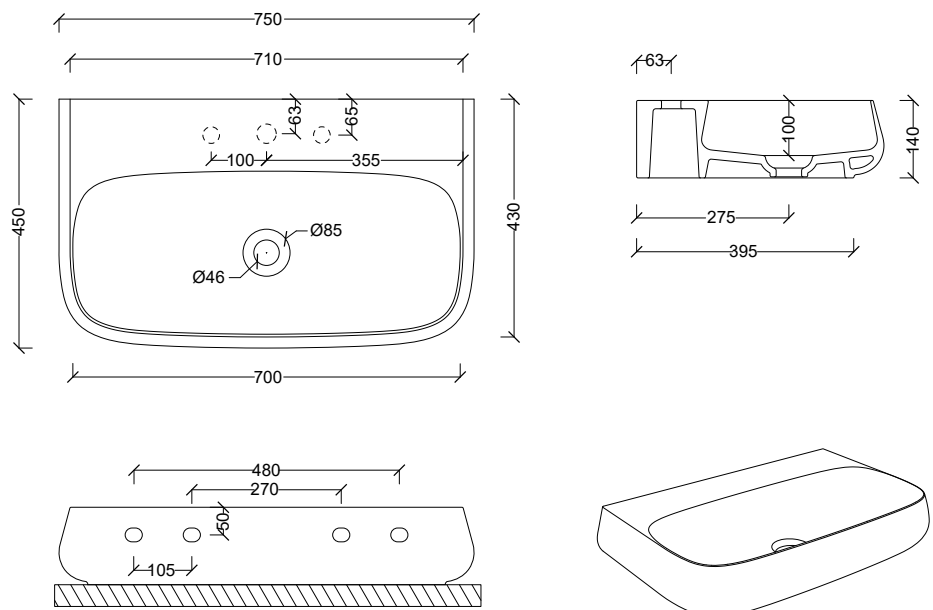

OVERFLOW & WASTE

32 mm non-overflow plug
& waste not included.

NUR 75

STYLE

Bench / Wall Basin

CODE

NTH : NUR75/0
1TH : NUR75/1
3TH : NUR75/3

COLOURS

White
Premium Colours Available

OVERFLOW & WASTE

32 mm non-overflow plug
& waste not included.

NUR 90

STYLE

Bench / Wall Basin

CODE

NTH: NUR90/0
1TH: NUR90/1
3TH: NUR90/3

COLOURS

White
Premium Colours Available

OVERFLOW & WASTE

32 mm non-overflow plug
& waste not included.