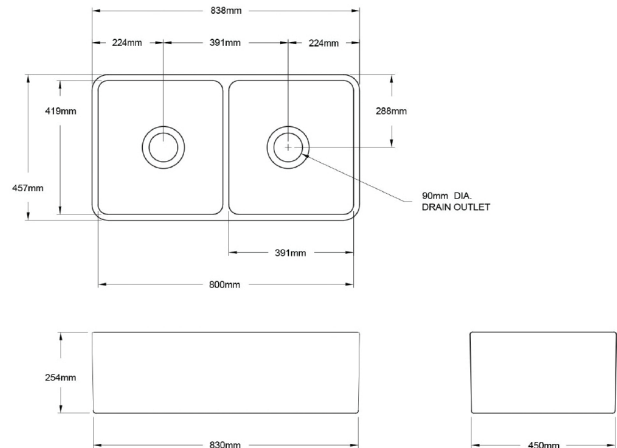

Novi 85 x 46 Fine Fireclay Butler Sink

Code: NO85FS

TRADITIONAL & HAMPTONS STYLE SPECIALISTS

BATHROOM | KITCHEN | LAUNDRY

Specifications

- Material: Fine Fireclay
- Finish: White Gloss
- Waste Outlets Included: 90x50mm Basket Wastes
- Mounting options: Butler (front showing), Counter Top (glazed on all 4 sides), Under Counter (framework required)
- Capacity per bowl: 34L
- Suitable for use with food waste disposer – we recommend purchase of an extended flange and a model with anti-vibration collar
- This sink is reversible, so it can be installed with flat or ribbed/farmhouse side facing out.
- Note: Fine Fireclay is a natural product and therefore subject to variations. This should be seen as a quality that adds to its unique natural beauty. Variations +/- 2% to the specifications are common and acceptable and are within industry tolerance. We always recommend the cabinet maker and stone provider has the actual sink with them to measure before making cabinetry or cutting stone. For more information please visit our Installation Care & Warranty page or Contact Us.
- This sink is reversible, so it can be installed with flat or ribbed/farmhouse side facing out.

Product Options

NO85SSG: Novi 85 x 46 Stainless Steel Grid

NO85FS: Novi 85 x 46 Fine Fireclay Butler Sink

Warranty

For peace of mind, Turner Hastings offers the following warranty on this product and its components:

Fine fireclay - Lifetime

For more details, click here to refer to our warranty page.