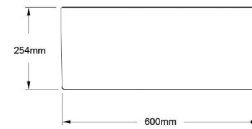

Novi 60 x 46 Fine Fireclay Butler Sink

Code: NO60FS

TRADITIONAL & HAMPTONS STYLE SPECIALISTS

BATHROOM | KITCHEN | LAUNDRY

Specifications

- Material: Fine Fireclay
- Finish: White Gloss
- Waste Outlet Included: 90x50mm Basket Waste
- Mounting options: Butler (front showing), Counter Top (glazed on all 4 sides), Under Counter (framework required)
- Capacity: 51L
- Suitable for use with food waste disposer – we recommend purchase of an extended flange and a model with anti-vibration collar
- This sink is reversible, so it can be installed with flat or ribbed/farmhouse side facing out.
- Note: Fine Fireclay is a natural product and therefore subject to variations. This should be seen as a quality that adds to its unique natural beauty. Variations +/- 2% to the specifications are common and acceptable and are within industry tolerance. We always recommend the cabinet maker and stone provider has the actual sink with them to measure before making cabinetry or cutting stone. For more information please visit our Installation Care & Warranty page or Contact Us.

Product Options

NO60SSG: Novi 60 x 46 Stainless Steel Grid

NO60FS: Novi 60 x 46 Fine Fireclay Butler Sink

Warranty

For peace of mind, Turner Hastings offers the following warranty on this product and its components:

Fine fireclay - Lifetime

For more details, click here to refer to our warranty page.