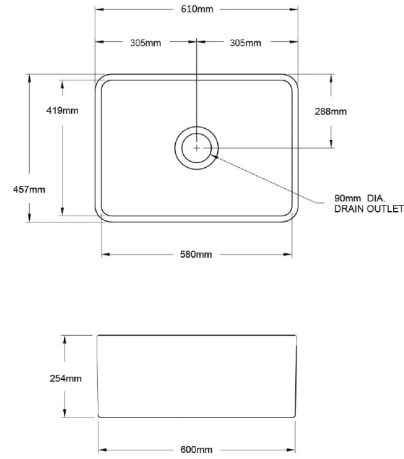

Novi 60 x 46 Fine Fireclay Matte Black Butler Sink

Code: NO60FS-MB

TRADITIONAL & HAMPTONS STYLE SPECIALISTS

BATHROOM | KITCHEN | LAUNDRY

Specifications

- Material: Fine Fireclay
- Finish: Matte Black
- Waste Outlet Included: 90x50mm Basket Waste
- Mounting options: Butler (front showing), Counter Top (glazed on all 4 sides), Under Counter (framework required)
- Capacity: 51L
- Suitable for use with food waste disposer – we recommend purchase of an extended flange and a model with anti-vibration collar
- This sink is reversible, so it can be installed with flat or ribbed/farmhouse side facing out.
- Fine Fireclay is a natural product and therefore subject to variations. This should be seen as a quality that adds to its unique natural beauty. Variations +/- 2% to the specifications are common and acceptable and are within industry tolerance. We always recommend the cabinet maker and stone provider has the actual sink with them to measure before making cabinetry or cutting stone. For more information please visit our Installation, Care & Warranty page, or Contact Us.

Product Options

NO60SSG: Novi 60 x 46 Stainless Steel Grid

NO60FS-MB: Novi 60 x 46 Fine Fireclay Butler Sink

Warranty

For peace of mind, Turner Hastings offers the following warranty on this product and its components:

Fine fireclay - Lifetime

For more details, click here to refer to our warranty page.