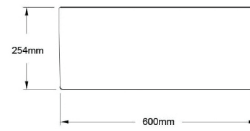

Novi 60 x 46 Fine Fireclay Matte Black Butler Sink

Code: NO60FS-MB

TRADITIONAL & HAMPTONS STYLE SPECIALISTS

BATHROOM | KITCHEN | LAUNDRY

Specifications

- Material: Fine Fireclay
- Finish: Matte Black
- Waste Outlet Included: 90x50mm Basket Waste
- Mounting options: Butler (front showing), Counter Top (glazed on all 4 sides), Under Counter (framework required)
- Capacity: 51L
- Suitable for use with food waste disposer – we recommend purchase of an extended flange and a model with anti-vibration collar
- This sink is reversible, so it can be installed with flat or ribbed/farmhouse side facing out.
- Fine Fireclay is a natural product and therefore subject to variations. This should be seen as a quality that adds to its unique natural beauty. Variations +/- 2% to the specifications are common and acceptable and are within industry tolerance. We always recommend the cabinet maker and stone provider has the actual sink with them to measure before making cabinetry or cutting stone. For more information please visit our Installation, Care & Warranty page, or Contact Us.

Product Options

NO60SSG: Novi 60 x 46 Stainless Steel Grid

NO60FS-MB: Novi 60 x 46 Fine Fireclay Butler Sink

Warranty

For peace of mind, Turner Hastings offers the following warranty on this product and its components:

Fine fireclay - Lifetime

For more details, click here to refer to our warranty page.