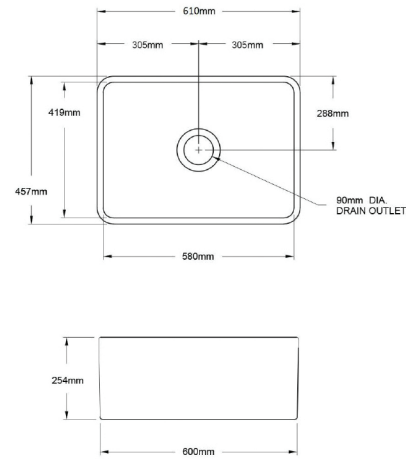

Novi 60 x 46 Fine Fireclay Butler Sink

Code: NO60FS

TRADITIONAL & HAMPTONS STYLE SPECIALISTS

BATHROOM | KITCHEN | LAUNDRY

Specifications

- Material: Fine Fireclay
- Finish: White Gloss
- Waste Outlet Included: 90x50mm Basket Waste
- Mounting options: Butler (front showing), Counter Top (glazed on all 4 sides), Under Counter (framework required)
- Capacity: 51L
- Suitable for use with food waste disposer – we recommend purchase of an extended flange and a model with anti-vibration collar
- This sink is reversible, so it can be installed with flat or ribbed/farmhouse side facing out.
- Note: Fine Fireclay is a natural product and therefore subject to variations. This should be seen as a quality that adds to its unique natural beauty. Variations +/- 2% to the specifications are common and acceptable and are within industry tolerance. We always recommend the cabinet maker and stone provider has the actual sink with them to measure before making cabinetry or cutting stone. For more information please visit our Installation Care & Warranty page or Contact Us.

Product Options

NO60SSG: Novi 60 x 46 Stainless Steel Grid

NO60FS: Novi 60 x 46 Fine Fireclay Butler Sink

Warranty

For peace of mind, Turner Hastings offers the following warranty on this product and its components:

Fine fireclay - Lifetime

For more details, click here to refer to our warranty page.