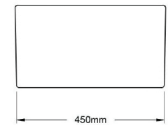

Novi 60 x 46 Fine Fireclay Matte Black Butler Sink

Code: NO60FS-MB

TRADITIONAL & HAMPTONS STYLE SPECIALISTS

BATHROOM | KITCHEN | LAUNDRY

Specifications

- Material: Fine Fireclay
- Finish: Matte Black
- Waste Outlet Included: 90x50mm Basket Waste
- Mounting options: Butler (front showing), Counter Top (glazed on all 4 sides), Under Counter (framework required)
- Capacity: 51L
- Suitable for use with food waste disposer – we recommend purchase of an extended flange and a model with anti-vibration collar
- This sink is reversible, so it can be installed with flat or ribbed/farmhouse side facing out.
- Fine Fireclay is a natural product and therefore subject to variations. This should be seen as a quality that adds to its unique natural beauty. Variations +/- 2% to the specifications are common and acceptable and are within industry tolerance. We always recommend the cabinet maker and stone provider has the actual sink with them to measure before making cabinetry or cutting stone. For more information please visit our Installation, Care & Warranty page, or Contact Us.

Product Options

NO60SSG: Novi 60 x 46 Stainless Steel Grid

NO60FS-MB: Novi 60 x 46 Fine Fireclay Butler Sink

Warranty

For peace of mind, Turner Hastings offers the following warranty on this product and its components:

Fine fireclay - Lifetime

For more details, click here to refer to our warranty page.