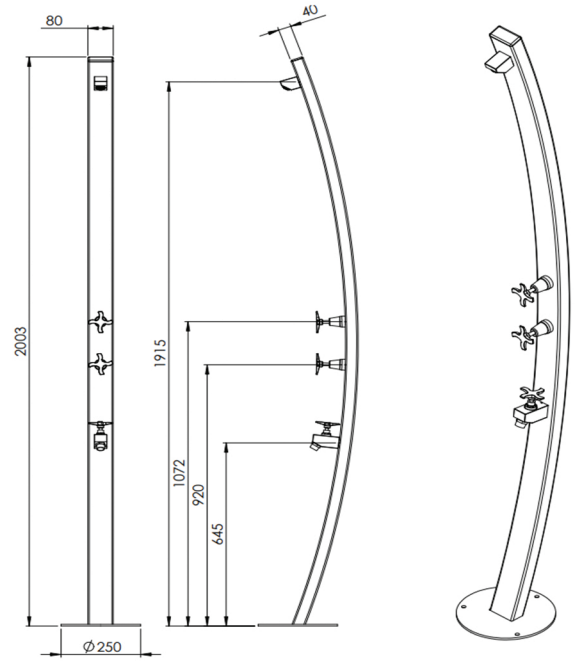

Noosa Freestanding Outdoor Shower by Rainware

Material 316 Stainless Steel
Colours Silver
Finish Polished Stainless Steel

Noosa Freestanding Outdoor 3003

Noosa Freestanding Outdoor 3001

Noosa Freestanding Outdoor 4001

Noosa Freestanding Outdoor Shower by Rainware

Material 316 Stainless Steel
 Colours Silver
 Finish Polished Stainless Steel

Noosa Freestanding Outdoor 4005

Noosa Freestanding Outdoor 4002

Noosa Freestanding Outdoor 4006