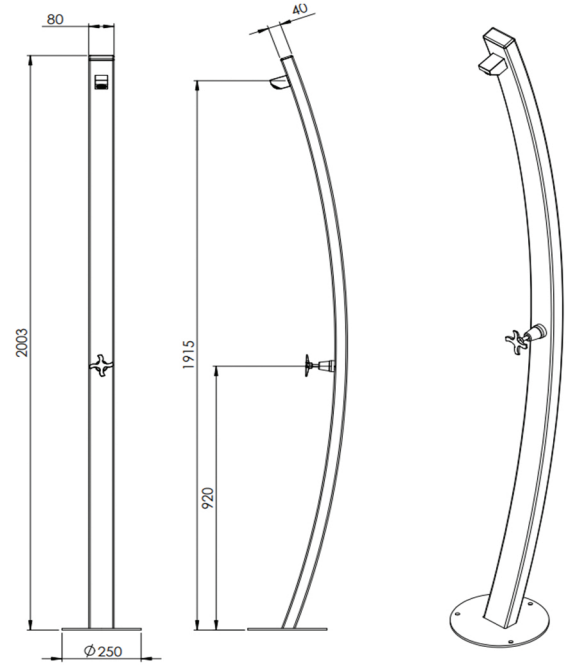

Noosa Freestanding Outdoor Shower by Rainware

Material 316 Stainless Steel
Colours Silver
Finish Polished Stainless Steel

Noosa Freestanding Outdoor 3003

Noosa Freestanding Outdoor 3001

Noosa Freestanding Outdoor 4001

Noosa Freestanding Outdoor Shower by Rainware

Material 316 Stainless Steel
 Colours Silver
 Finish Polished Stainless Steel

Noosa Freestanding Outdoor 4005

Noosa Freestanding Outdoor 4002

Noosa Freestanding Outdoor 4006