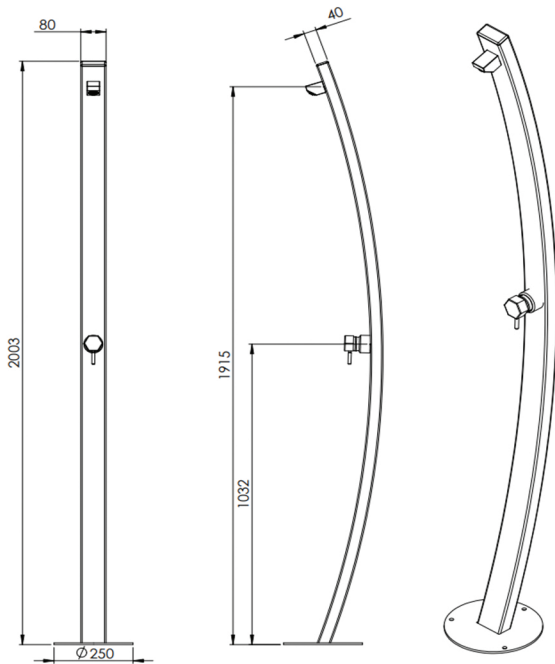

Noosa Freestanding Outdoor Shower by Rainware

Material 316 Stainless Steel
Colours Silver
Finish Polished Stainless Steel

Noosa Freestanding Outdoor 3003

Noosa Freestanding Outdoor 3001

Noosa Freestanding Outdoor 4001

Noosa Freestanding Outdoor Shower by Rainware

Material 316 Stainless Steel
 Colours Silver
 Finish Polished Stainless Steel

Noosa Freestanding Outdoor 4005

Noosa Freestanding Outdoor 4002

Noosa Freestanding Outdoor 4006