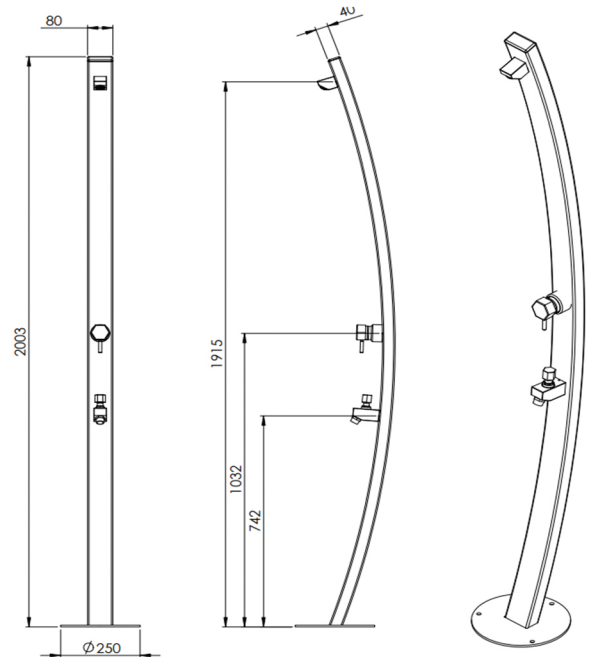

Noosa Freestanding Outdoor Shower by Rainware

Material 316 Stainless Steel
 Colours Silver
 Finish Polished Stainless Steel

Noosa Freestanding Outdoor 4005

Noosa Freestanding Outdoor 4002

Noosa Freestanding Outdoor 4006