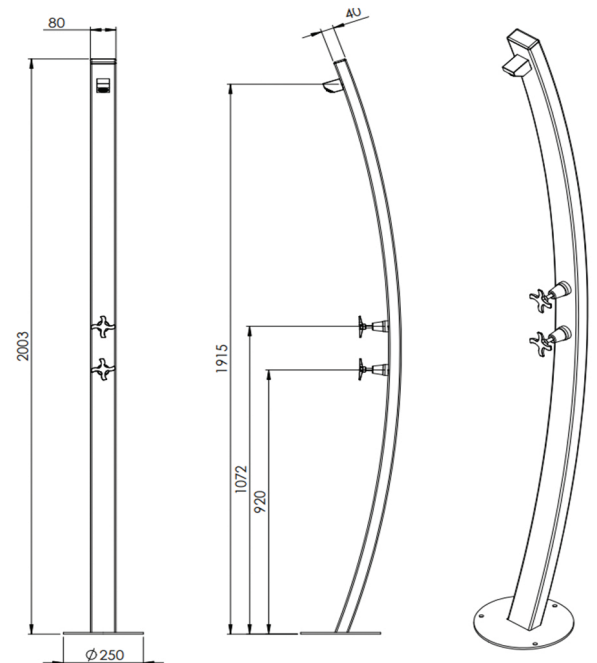

Noosa Freestanding Outdoor Shower by Rainware

Material 316 Stainless Steel
Colours Silver
Finish Polished Stainless Steel

Noosa Freestanding Outdoor 3003

Noosa Freestanding Outdoor 3001

Noosa Freestanding Outdoor 4001

Noosa Freestanding Outdoor Shower by Rainware

Material 316 Stainless Steel
 Colours Silver
 Finish Polished Stainless Steel

Noosa Freestanding Outdoor 4005

Noosa Freestanding Outdoor 4002

Noosa Freestanding Outdoor 4006