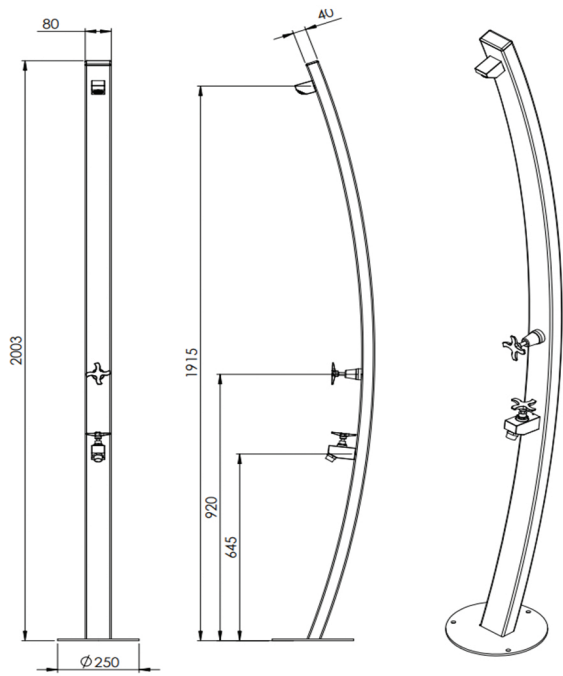

Noosa Freestanding Outdoor Shower by Rainware

Material 316 Stainless Steel
Colours Silver
Finish Polished Stainless Steel

Noosa Freestanding Outdoor 3003

Noosa Freestanding Outdoor 3001

Noosa Freestanding Outdoor 4001

Noosa Freestanding Outdoor Shower by Rainware

Material 316 Stainless Steel
 Colours Silver
 Finish Polished Stainless Steel

Noosa Freestanding Outdoor 4005

Noosa Freestanding Outdoor 4002

Noosa Freestanding Outdoor 4006