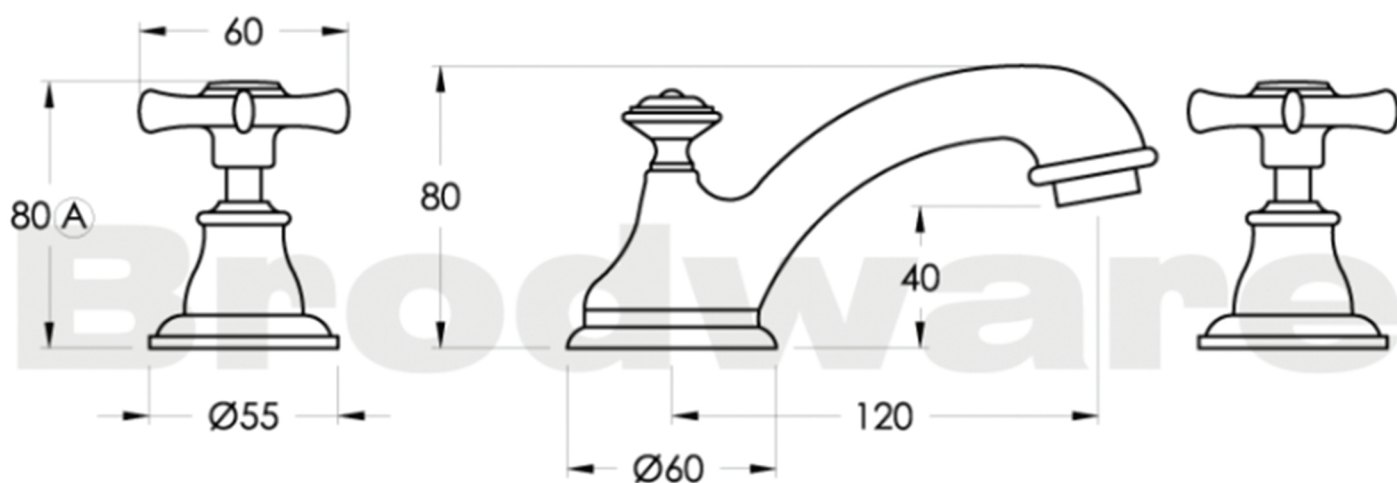

Neu England Basin Set - 1.8000.03 by Brodware

Ⓐ Approximate height

NEU ENGLAND

1.8000.03.1.XX