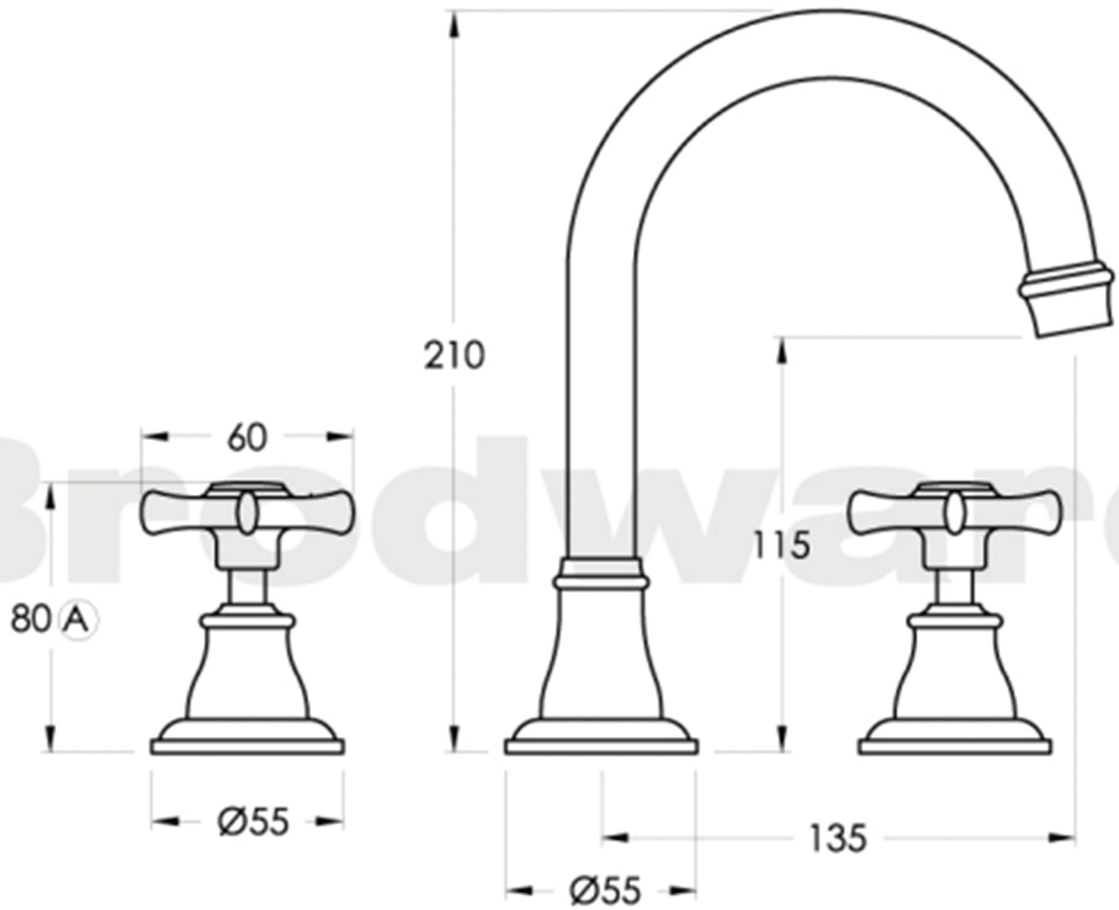

Neu England Basin Set - 1.8000.02 by Brodware

Ⓐ Approximate height