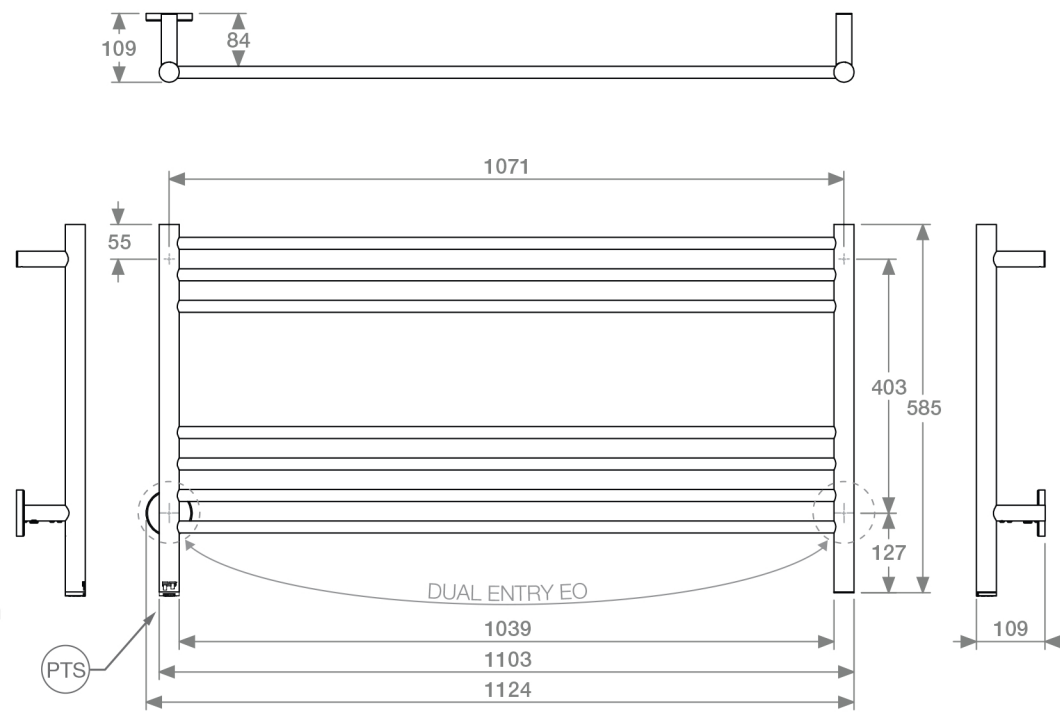

NATURAL 7 Bar 1100mm STR-PTS 230V

POLISHED GRADE 304 Stainless Steel

Controller Features - PTSelect Switch:

- Temperature Adjustment • ON / OFF Switch • RED LED Indicator

Controller Technical Specifications:

- **Controller:** PTSelect Switch
- **INPUT Voltage Range:** 190VAC~250VAC
- **Operating Frequency:** 50 Hz ±2%
- **Load Capability:** 0.18A~4A
- **Load Control Range:** 40~100%
- **Standby Current:** 3.0mA

HTR Technical Specifications:

- **Model:** NAT07251-PTS-POLS
- **Size:** 1124mm (width) x 585mm (height)
- **Power:** 120 Watts
- **Current:** 0.52 Amps
- **Volts:** 230 VAC
- **IP Rating:** IPX5

Suggested Height of Electrical Outlet = 1075mm
(this is only an indication as every installation is different)

1. **NOTES:**
   *EO Denotes DUAL ENTRY Electrical Outlet connection
   *PTS Denotes location of PTSelect Switch

Dimensions given are in mm. Bathroom Butler® reserves the right to alter and/or remove designs from time to time without prior notice. This drawing is to be used for reference purposes only. E & O.E. This product may not be available in your specific country, please check local website for availability. Copyright Bathroom Butler® 2016

DET DRY ELEMENT TECHNOLOGY	RAPID HEATING 10-15min	PERSONAL TEMPERATURE SELECT	DUAL ENTRY	GRADE 304 STAINLESS STEEL	10 YEAR LIMITED GUARANTEE