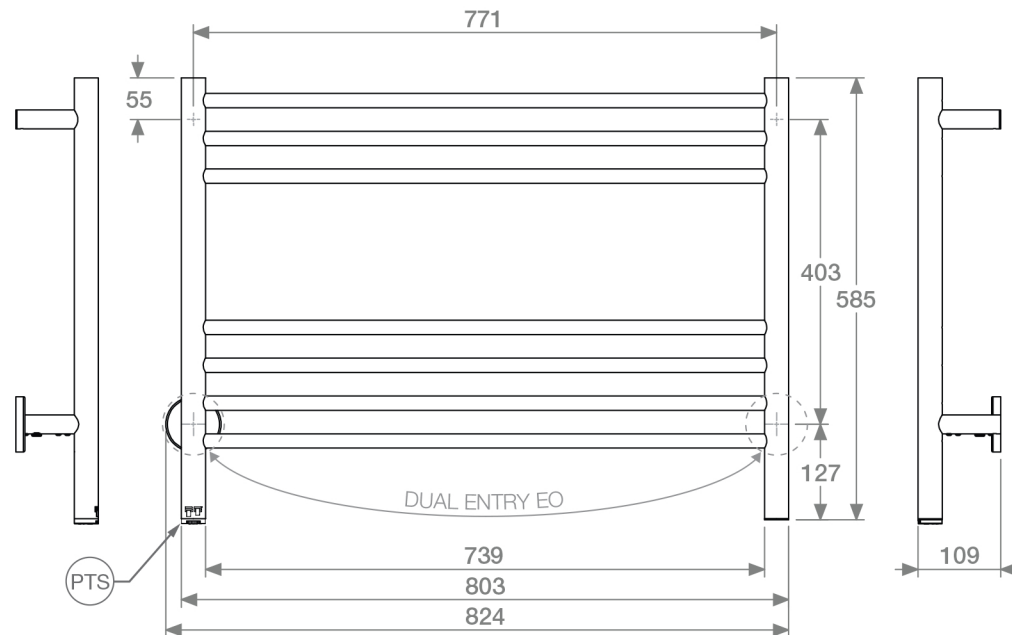

NATURAL 7 Bar 800mm STR-PTS 230V

POLISHED GRADE 304 Stainless Steel

Controller Features - PTSelect Switch:

- Temperature Adjustment
- ON / OFF Switch
- RED LED Indicator

Controller Technical Specifications:

Model: NAT07241-PTS-POLS
Size: 824mm (width) x 585mm (height)
Power: 95 Watts
Current: 0.41 Amps
Volts: 230 VAC
IP Rating: IPX5

Suggested Height of Electrical Outlet = 1075mm
(this is only an indication as every installation is different)

NOTES:

- *EO Denotes DUAL ENTRY Electrical Outlet connection
- *PTS Denotes location of PTSelect Switch

Dimensions given are in mm. Bathroom Butler® reserves the right to alter and/or remove designs from time to time without prior notice. This drawing is to be used for reference purposes only. E & O.E. This product may not be available in your specific country, please check local website for availability. Copyright Bathroom Butler® 2016

- Model:** NAT07251-PTS-POLS
- Size:** 1124mm (width) x 585mm (height)
- Power:** 120 Watts
- Current:** 0.52 Amps
- Volts:** 230 VAC
- IP Rating:** IPX5

Suggested Height of Electrical Outlet = 1075mm
(this is only an indication as every installation is different)