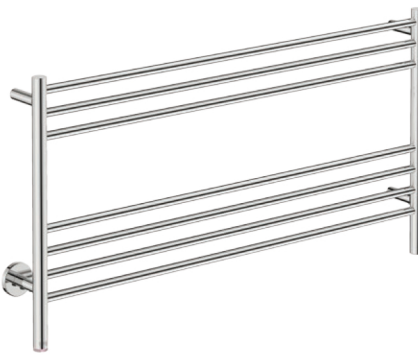

Model: NAT07241-PTS-POLS
Size: 824mm (width) x 585mm (height)
Power: 95 Watts
Current: 0.41 Amps
Volts: 230 VAC
IP Rating: IPX5

Suggested Height of Electrical Outlet = 1075mm
(this is only an indication as every installation is different)

NOTES:

- *EO Denotes DUAL ENTRY Electrical Outlet connection
- *PTS Denotes location of PTSelect Switch

Dimensions given are in mm. Bathroom Butler® reserves the right to alter and/or remove designs from time to time without prior notice. This drawing is to be used for reference purposes only. E & O.E. This product may not be available in your specific country, please check local website for availability. Copyright Bathroom Butler® 2016

NATURAL 7 Bar 1100mm STR-PTS 230V

POLISHED GRADE 304 Stainless Steel

Controller Features - PTSelect Switch:

- Temperature Adjustment • ON / OFF Switch • RED LED Indicator

Controller Technical Specifications: