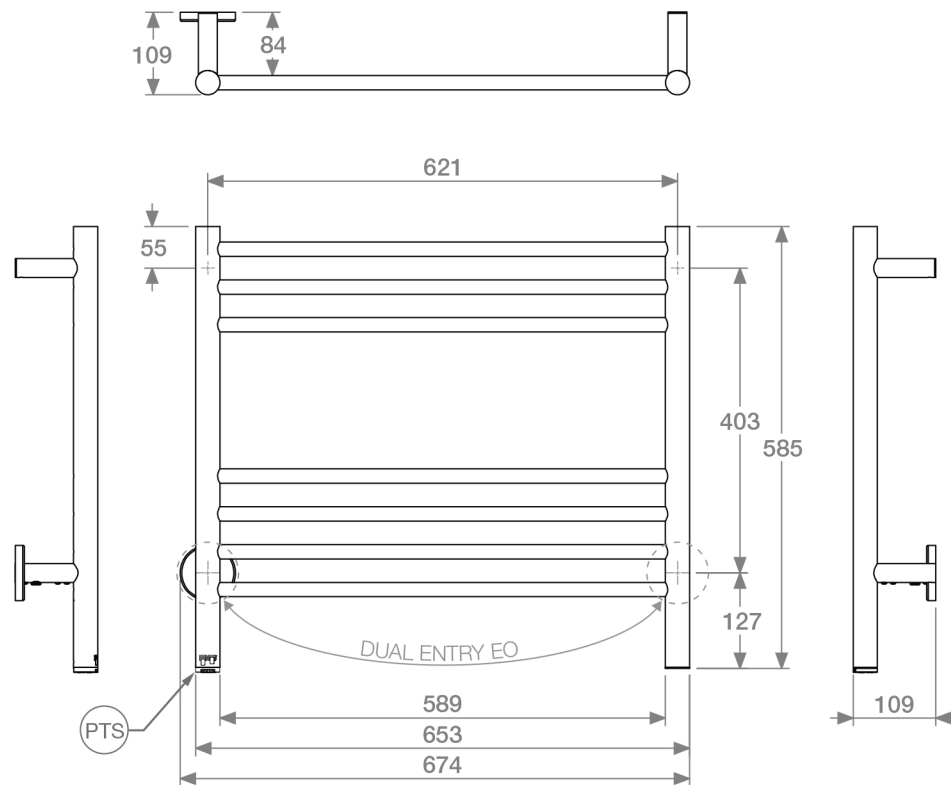

Controller: PTSelect Switch
INPUT Voltage Range: 190VAC~250VAC
Operating Frequency: 50 Hz ±2%
Load Capability: 0.18A~4A
Load Control Range: 40~100%
Standby Current: 3.0mA

HTR Technical Specifications:

Model: NAT07231-PTS-POLS
Size: 674mm (width) x 585mm (height)
Power: 80 Watts
Current: 0.35 Amps
Volts: 230 VAC
IP Rating: IPX5

Suggested Height of Electrical Outlet = 1075mm
(this is only an indication as every installation is different)

NOTES:

- *EO Denotes DUAL ENTRY Electrical Outlet connection
- *PTS Denotes location of PTSelect Switch

Model: NAT07241-PTS-POLS
Size: 824mm (width) x 585mm (height)
Power: 95 Watts
Current: 0.41 Amps
Volts: 230 VAC
IP Rating: IPX5

Suggested Height of Electrical Outlet = 1075mm
(this is only an indication as every installation is different)

- Model:** NAT07251-PTS-POLS
- Size:** 1124mm (width) x 585mm (height)
- Power:** 120 Watts
- Current:** 0.52 Amps
- Volts:** 230 VAC
- IP Rating:** IPX5

Suggested Height of Electrical Outlet = 1075mm
(this is only an indication as every installation is different)