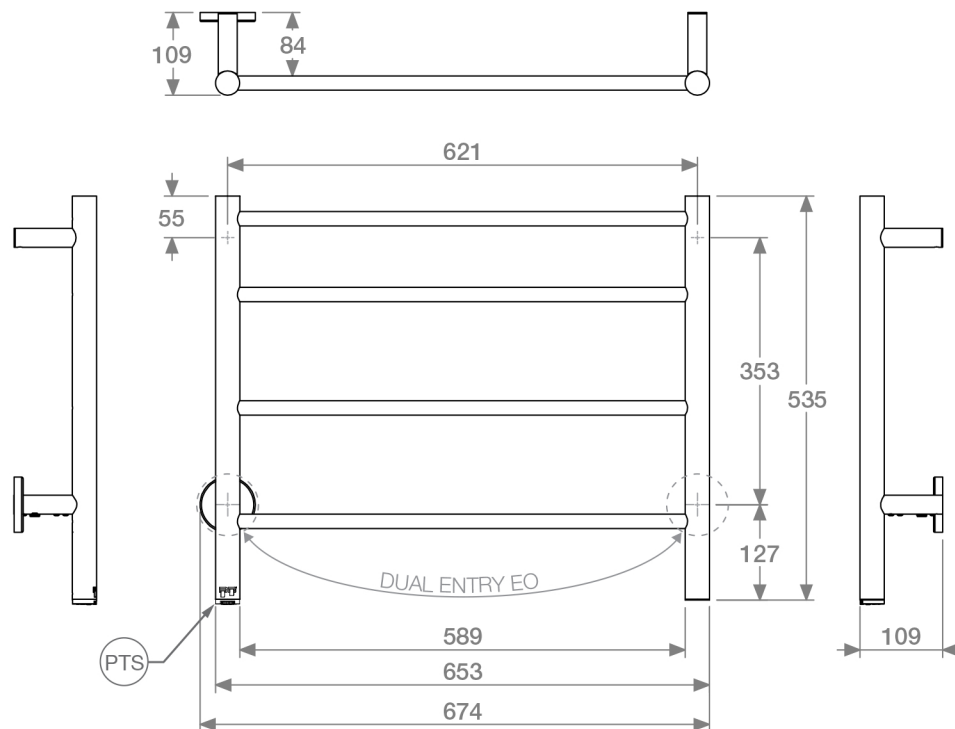

Model: NAT04231-PTS-POLS
Size: 674mm (width) x 535mm (height)
Power: 60 Watts
Current: 0.26 Amps
Volts: 230 VAC
IP Rating: IPX5

Suggested Height of Electrical Outlet = 1125mm
(this is only an indication as every installation is different)

NOTES:

- *EO Denotes DUAL ENTRY Electrical Outlet connection
- *PTS Denotes location of PTSelect Switch

Dimensions given are in mm. Bathroom Butler® reserves the right to alter and/or remove designs from time to time without prior notice. This drawing is to be used for reference purposes only. E & O.E. This product may not be available in your specific country, please check local website for availability. Copyright Bathroom Butler® 2016

Model: NAT04221-PTS-POLS
Size: 524mm (width) x 535mm (height)
Power: 40 Watts
Current: 0.18 Amps
Volts: 230 VAC
IP Rating: IPX5

Suggested Height of Electrical Outlet = 1125mm
(this is only an indication as every installation is different)