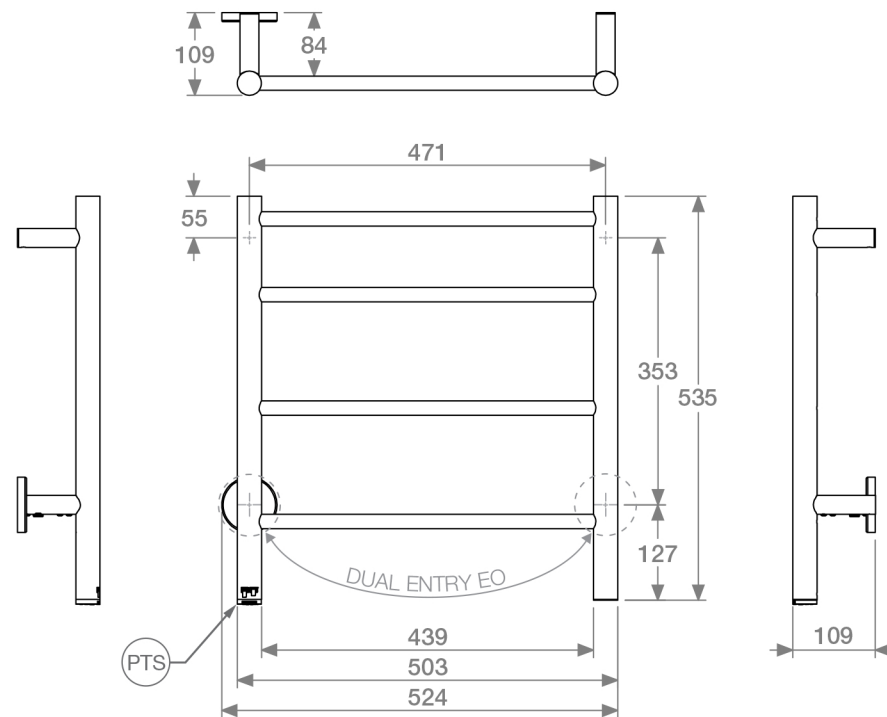

Model: NAT04231-PTS-POLS
Size: 674mm (width) x 535mm (height)
Power: 60 Watts
Current: 0.26 Amps
Volts: 230 VAC
IP Rating: IPX5

Suggested Height of Electrical Outlet = 1125mm
(this is only an indication as every installation is different)

NOTES:

- *EO Denotes DUAL ENTRY Electrical Outlet connection
- *PTS Denotes location of PTSelect Switch

Dimensions given are in mm. Bathroom Butler® reserves the right to alter and/or remove designs from time to time without prior notice. This drawing is to be used for reference purposes only. E & O.E. This product may not be available in your specific country, please check local website for availability. Copyright Bathroom Butler® 2016

Model: NAT04221-PTS-POLS
Size: 524mm (width) x 535mm (height)
Power: 40 Watts
Current: 0.18 Amps
Volts: 230 VAC
IP Rating: IPX5

Suggested Height of Electrical Outlet = 1125mm
(this is only an indication as every installation is different)