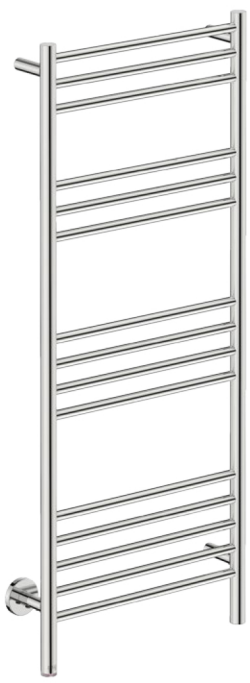

NATURAL 15 Bar 500mm STR-PTS 230V

POLISHED GRADE 304 Stainless Steel

Controller Features - PTSelect Switch:

- Temperature Adjustment
- ON / OFF Switch
- RED LED Indicator

Controller Technical Specifications:

- Controller:** PTSelect Switch
- INPUT Voltage Range:** 190VAC~250VAC
- Operating Frequency:** 50 Hz ±2%
- Load Capability:** 0.18A~4A
- Load Control Range:** 40~100%
- Standby Current:** 3.0mA

HTR Technical Specifications:

- Model:** NAT15221-PTS-POLS
- Size:** 524mm (width) x 1235mm (height)
- Power:** 115 Watts
- Current:** 0.50 Amps
- Volts:** 230 VAC
- IP Rating:** IPX5

Suggested Height of Electrical Outlet = 750mm
(this is only an indication as every installation is different)

NOTES:

- *EO Denotes DUAL ENTRY Electrical Outlet connection
- *PTS Denotes location of PTSelect Switch

Dimensions given are in mm. Bathroom Butler® reserves the right to alter and/or remove designs from time to time without prior notice. This drawing is to be used for reference purposes only. E & O.E. This product may not be available in your specific country, please check local website for availability. Copyright Bathroom Butler® 2016