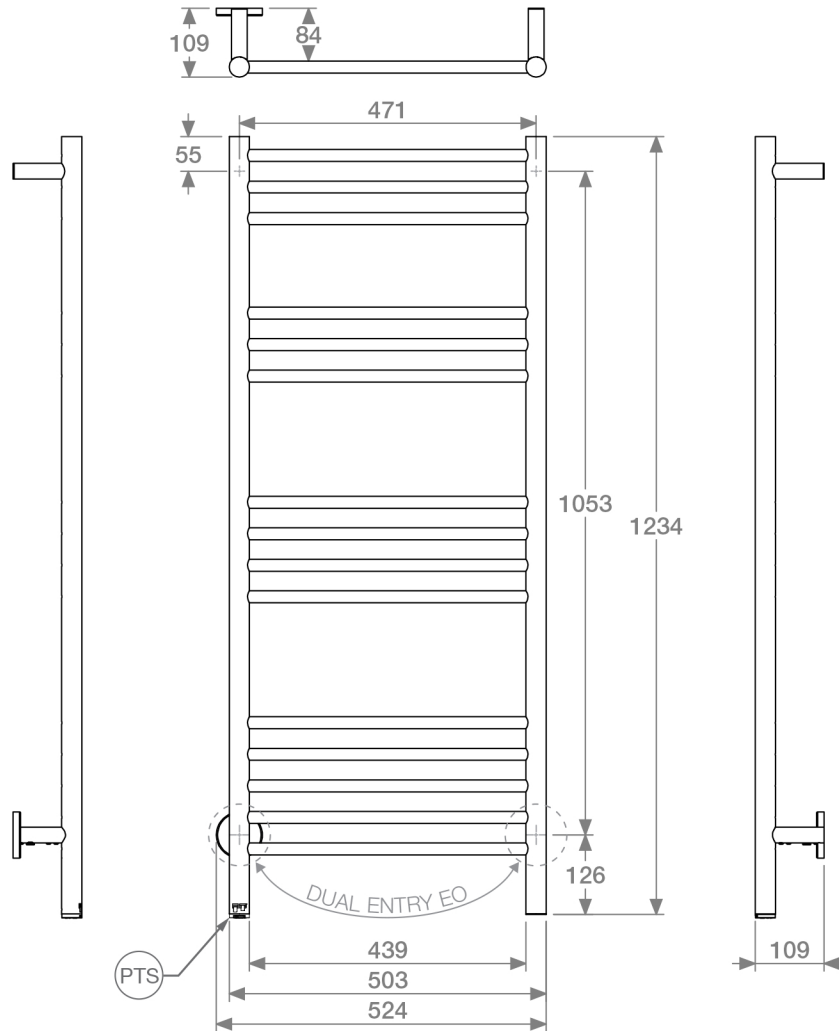

NATURAL 15 Bar 500mm STR-PTS 230V

POLISHED GRADE 304 Stainless Steel

Controller Features - PTSelect Switch:

- Temperature Adjustment
- ON / OFF Switch
- RED LED Indicator

Controller Technical Specifications:

- Controller:** PTSelect Switch
- INPUT Voltage Range:** 190VAC~250VAC
- Operating Frequency:** 50 Hz ±2%
- Load Capability:** 0.18A~4A
- Load Control Range:** 40~100%
- Standby Current:** 3.0mA

HTR Technical Specifications:

- Model:** NAT15221-PTS-POLS
- Size:** 524mm (width) x 1235mm (height)
- Power:** 115 Watts
- Current:** 0.50 Amps
- Volts:** 230 VAC
- IP Rating:** IPX5

Suggested Height of Electrical Outlet = 750mm
(this is only an indication as every installation is different)

NOTES:

- *EO Denotes DUAL ENTRY Electrical Outlet connection
- *PTS Denotes location of PTSelect Switch

Dimensions given are in mm. Bathroom Butler® reserves the right to alter and/or remove designs from time to time without prior notice. This drawing is to be used for reference purposes only. E & O.E. This product may not be available in your specific country, please check local website for availability. Copyright Bathroom Butler® 2016