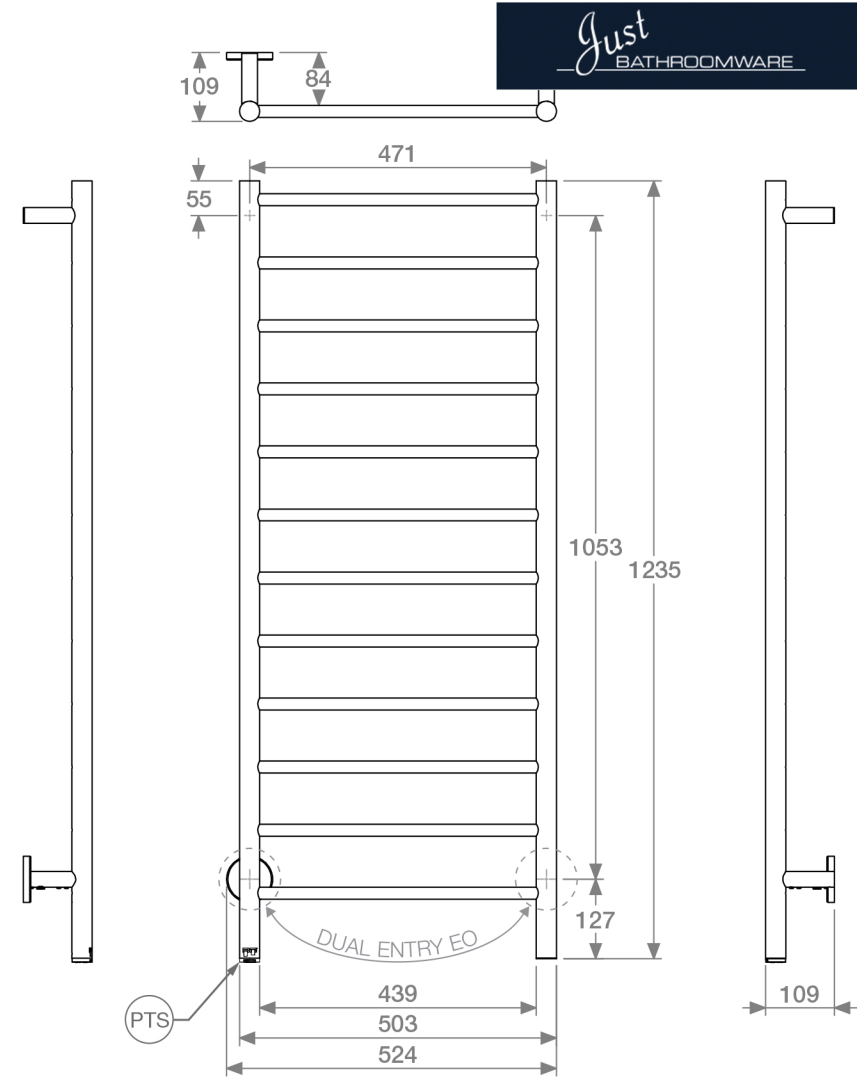

# NATURAL 12 Bar 500mm STR-PTS 230V

POLISHED GRADE 304 Stainless Steel

**Controller Features - PTSelect Switch:**

- Temperature Adjustment • ON / OFF Switch • RED LED Indicator

**Controller Technical Specifications:**

- Model:** NAT12221-PTS-POLS
- Size:** 524mm (width) x 1235mm (height)
- Power:** 150 Watts
- Current:** 0.65 Amps
- Volts:** 230 VAC
- IP Rating:** IPX5

Suggested Height of Electrical Outlet = 750mm  
*(this is only an indication as every installation is different)*

- NOTES:**  
 \*EO Denotes DUAL ENTRY Electrical Outlet connection  
 \*PTS Denotes location of PTSelect Switch

Dimensions given are in mm. Bathroom Butler® reserves the right to alter and/or remove designs from time to time without prior notice. This drawing is to be used for reference purposes only. E &O.E. This product may not be available in your specific country, please check local website for availability. Copyright Bathroom Butler® 2016

## HTR Technical Specifications:

- Model:** NAT12231-PTS-POLS
- Size:** 674mm (width) x 1235mm (height)
- Power:** 180 Watts
- Current:** 0.78 Amps
- Volts:** 230 VAC
- IP Rating:** IPX5

Suggested Height of Electrical Outlet = 750mm  
*(this is only an indication as every installation is different)*