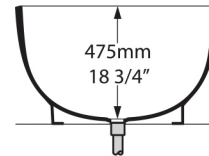

# Napoli

NAP-N-xx-NO

**Top view**

**Front view**

**Side view**

**Section BB**

Shown with K12 waste kit

**Section AA**

\*All measurements subject to +/-5% tolerance  
\*Overflow hole not drilled