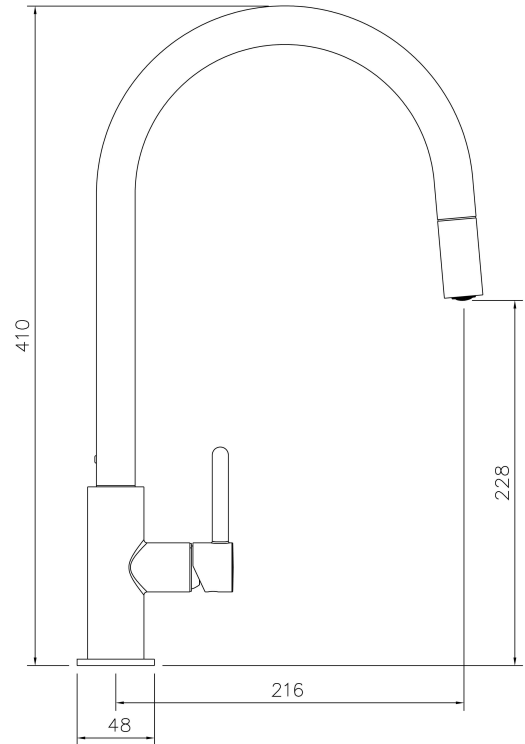

Naples Pull Out Sink Mixer - Brushed Brass

Code: NA303PM-BB

TRADITIONAL & HAMPTONS STYLE SPECIALISTS

Specifications

- Material: Brass
- Finish: Brushed Brass
- WELS Rating: 5 Star (5.5L/min) (R:T41498)
- Quarter turn ceramic disk valves
- Watermark approved to Australian Standards
- Swivel Spout