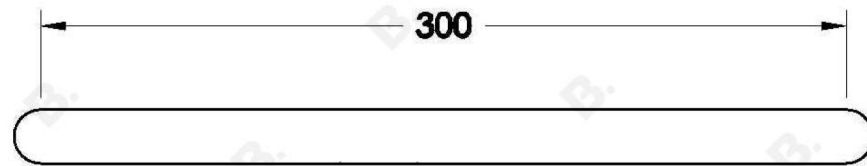

NANOBAR TOWEL RAIL

1.9255.30.0.XX

PRODUCT DIMENSIONS:

Front view:

Side view:

Top view:

NANOBAR TOWEL RAIL

1.9255.60.0.XX

PRODUCT DIMENSIONS:

Front view:

Side view:

Top view:

NANOBAR TOWEL RAIL

1.9255.90.0.XX

PRODUCT DIMENSIONS:

Front view:

Side view:

Top view: