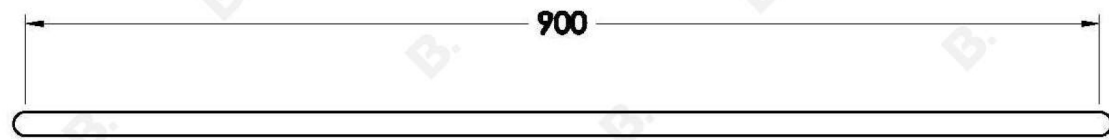

NANOBAR TOWEL RAIL

1.9255.30.0.XX

PRODUCT DIMENSIONS:

Front view:

Side view:

Top view:

NANOBAR TOWEL RAIL

1.9255.60.0.XX

PRODUCT DIMENSIONS:

Front view:

Side view:

Top view:

NANOBAR TOWEL RAIL

1.9255.90.0.XX

PRODUCT DIMENSIONS:

Front view:

Side view:

Top view: