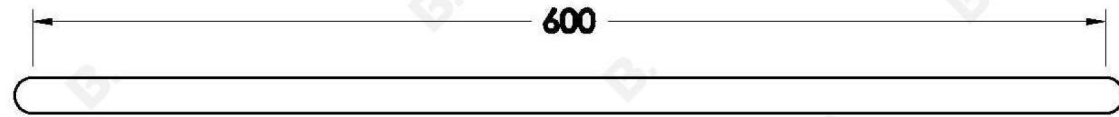

NANOBAR TOWEL RAIL

1.9255.30.0.XX

PRODUCT DIMENSIONS:

Front view:

Side view:

Top view:

NANOBAR TOWEL RAIL

1.9255.60.0.XX

PRODUCT DIMENSIONS:

Front view:

Side view:

Top view:

NANOBAR TOWEL RAIL

1.9255.90.0.XX

PRODUCT DIMENSIONS:

Front view:

Side view:

Top view: