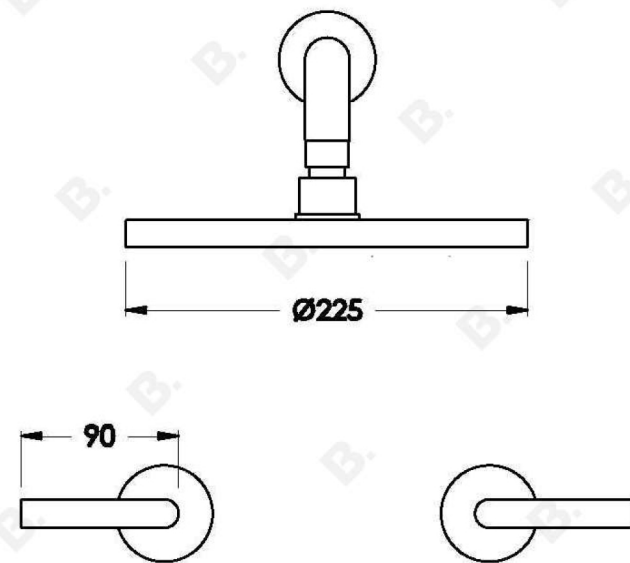

NANOBAR KITCHEN SET WITH METAL LEVERS

1.9211.00.3.XX

PRODUCT DIMENSIONS:

Front view:

Side view:

Top view: