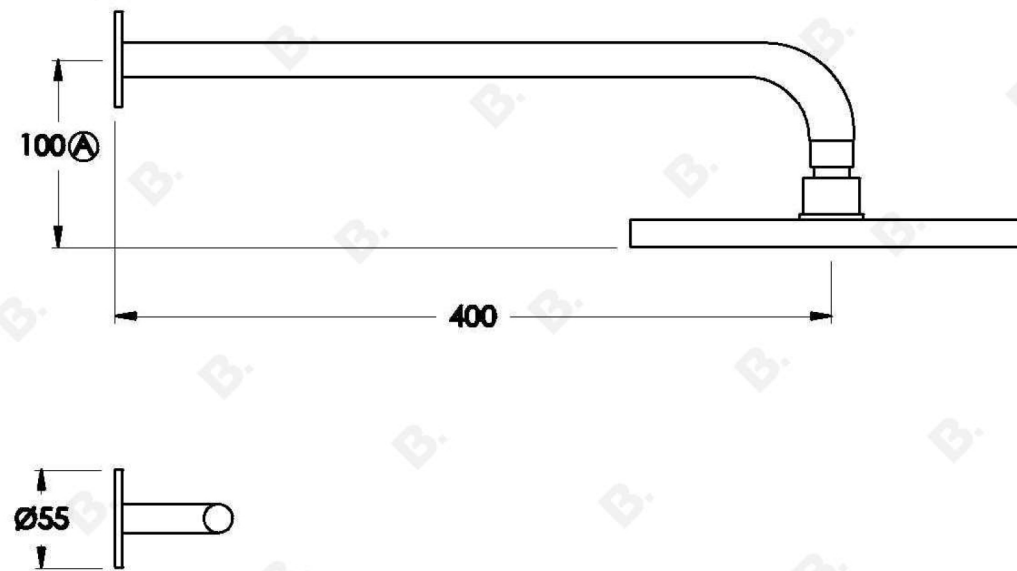

NANOBAR KITCHEN SET WITH METAL LEVERS

1.9211.00.3.XX

PRODUCT DIMENSIONS:

Front view:

Side view:

Top view: