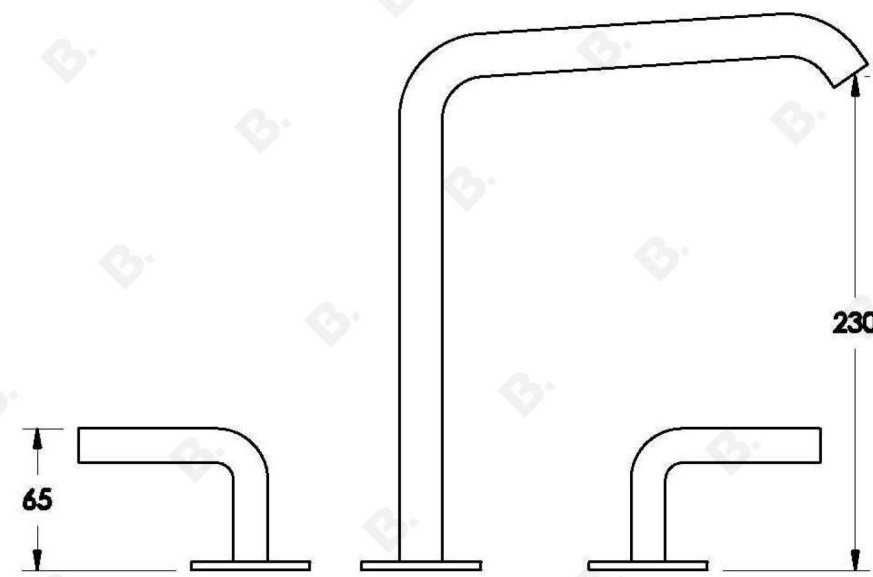

NANOBAR KITCHEN SET WITH METAL LEVERS

1.9207.09.3.XX

PRODUCT DIMENSIONS:

Front view:

Side view:

Top view: