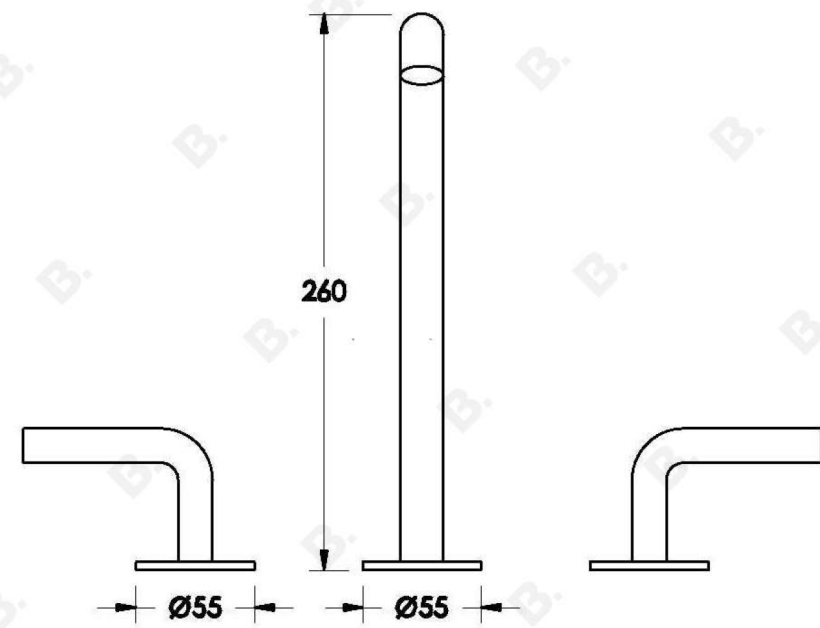

NANOBAR KITCHEN SET WITH METAL LEVERS

1.9207.09.3.XX

PRODUCT DIMENSIONS:

Front view:

Side view:

Top view: