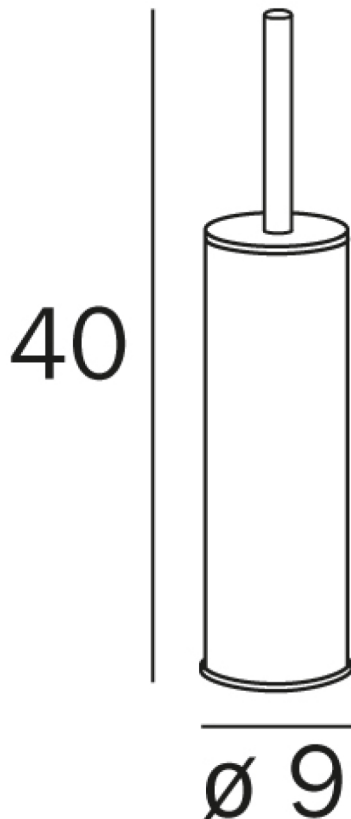

# HOTELLERIE MAI LOVE TOILET BRUSH HOLDER

Chrome - AV014B CR

White - AV014 A WZ

Matte Black - AV014B NE

Brushed Nickel - AV014B AC

 **inda**<sup>®</sup>  
bathroom interiors

*Just*  
BATHROOMWARE

- Features:
- Floor or wall mounting
  - Spare toilet brush head
  - Removable cannister for easy cleaning
  - Antibacterial treatment of polypropylene parts
  - Self centering brush handle

Notes:

Chrome and Matt Black holders come with dark gray internal cannister and brush.  
White holder comes with white internal cannister and brush.

Proudly imported and distributed by  
Gro Agencies Pty Ltd  
Unit 2 / 37 Howe St, Osborne Park, WA, 6017  
P 08 9446 3288 E [info@groagencies.com.au](mailto:info@groagencies.com.au) W [www.groagencies.com.au](http://www.groagencies.com.au)