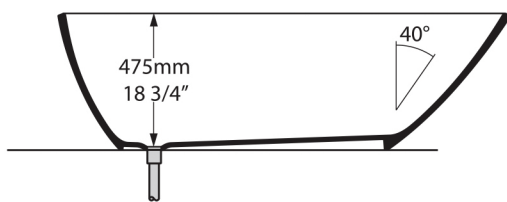

Side view

Section BB

Section AA

Shown with K12 waste kit

*All measurements subject to +/-5% tolerance
 *Overflow hole not drilled

l = 1645mm / 64 3/4"
 w = 741mm / 29 1/8"
 h = 502mm / 19 3/4"

311 KG	250 ltr
190 KG	129 ltr
61 KG	0 ltr