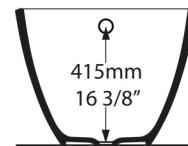

Side view

Section BB

Section AA

Shown with K12 waste kit

*All measurements subject to +/-5% tolerance
 *Overflow hole not drilled

l = 1645mm / 64 3/4"
 w = 741mm / 29 1/8"
 h = 502mm / 19 3/4"

311 KG	250 ltr
190 KG	129 ltr
61 KG	0 ltr