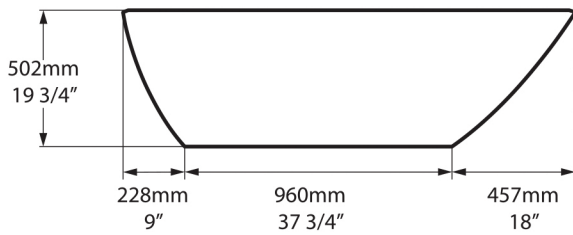

Side view

Section BB

Section AA

Shown with K12 waste kit

*All measurements subject to +/-5% tolerance
 *Overflow hole not drilled

l = 1645mm / 64 3/4"
 w = 741mm / 29 1/8"
 h = 502mm / 19 3/4"

311 KG	250 ltr
190 KG	129 ltr
61 KG	0 ltr