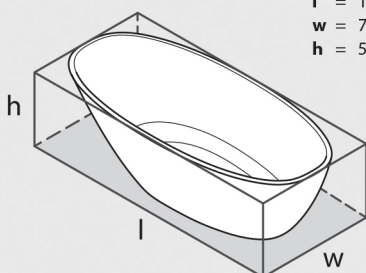

Side view

Section BB

Section AA

Shown with K12 waste kit

*All measurements subject to +/-5% tolerance
 *Overflow hole not drilled

l = 1645mm / 64 3/4"
 w = 741mm / 29 1/8"
 h = 502mm / 19 3/4"

311 KG	250 ltr
190 KG	129 ltr
61 KG	0 ltr