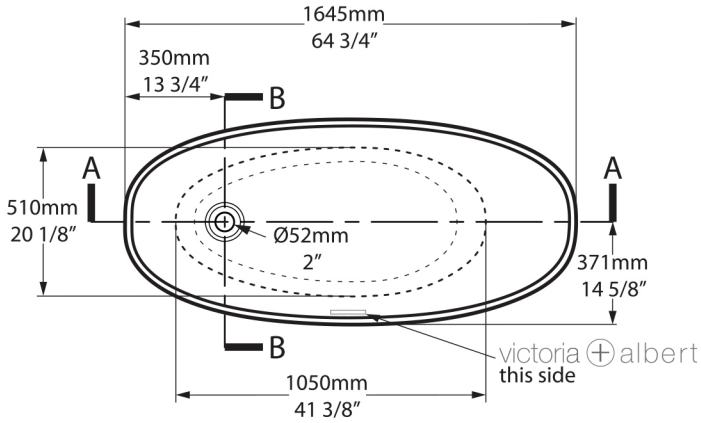

Side view

Mozzano

MOZ-N-xx-NO

Top view