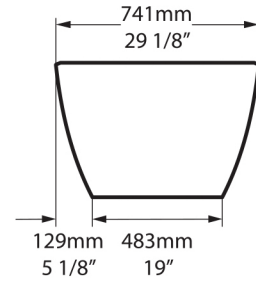

Side view

Section BB

Section AA

Shown with K12 waste kit

*All measurements subject to +/-5% tolerance
 *Overflow hole not drilled

l = 1645mm / 64 3/4"
 w = 741mm / 29 1/8"
 h = 502mm / 19 3/4"

311 KG	250 ltr
190 KG	129 ltr
61 KG	0 ltr