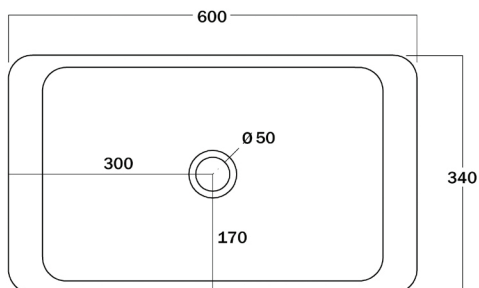

## Mojo Rectangle 600 MJR600

Product code: MJR600

Colour: White Snow

Finish: Semi Gloss

Length: 600mm

Width: 340mm

Height: 100mm

Depth: 90mm

Weight empty: 10kg

Tap holes: N/A

Capacity: 7.5L

Waste: 32mm no overflow (not included)

Measurements can vary +/- 5mm

## Mojo Rectangle 700 MJR700

Product code: MJR700  
Colour: White Snow  
Finish: Semi Gloss  
Length: 700mm  
Width: 400mm  
Height: 100mm  
Depth: 90mm  
Weight empty: 14kg  
Tap holes: N/A  
Capacity: 13.25L  
Waste: 32mm no overflow (not included)  
Measurements can vary +/- 5mm

## Mojo Rectangle 800 MJR800

Product code: MJR800  
Colour: White Snow  
Finish: Semi Gloss  
Length: 800mm  
Width: 460mm  
Height: 100mm  
Depth: 90mm  
Weight empty: 18kg  
Tap holes: N/A  
Capacity: 15.25L  
Waste: 32mm no overflow (not included)  
Measurements can vary +/- 5mm