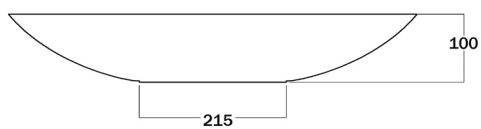

## Mojo Rectangle 600 MJR600

Product code: MJR600

Colour: White Snow

Finish: Semi Gloss

Length: 600mm

Width: 340mm

Height: 100mm

Depth: 90mm

Weight empty: 10kg

Tap holes: N/A

Capacity: 7.5L

Waste: 32mm no overflow (not included)

Measurements can vary +/- 5mm

## Mojo Rectangle 700 MJR700

Product code: MJR700  
Colour: White Snow  
Finish: Semi Gloss  
Length: 700mm  
Width: 400mm  
Height: 100mm  
Depth: 90mm  
Weight empty: 14kg  
Tap holes: N/A  
Capacity: 13.25L  
Waste: 32mm no overflow (not included)  
Measurements can vary +/- 5mm

## Mojo Rectangle 800 MJR800

Product code: MJR800  
Colour: White Snow  
Finish: Semi Gloss  
Length: 800mm  
Width: 460mm  
Height: 100mm  
Depth: 90mm  
Weight empty: 18kg  
Tap holes: N/A  
Capacity: 15.25L  
Waste: 32mm no overflow (not included)  
Measurements can vary +/- 5mm