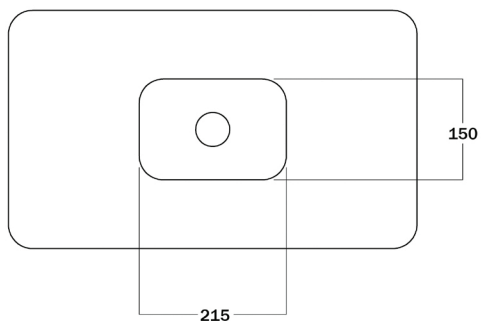

## Mojo Rectangle 600 MJR600

Product code: MJR600

Colour: White Snow

Finish: Semi Gloss

Length: 600mm

Width: 340mm

Height: 100mm

Depth: 90mm

Weight empty: 10kg

Tap holes: N/A

Capacity: 7.5L

Waste: 32mm no overflow (not included)

Measurements can vary +/- 5mm

## Mojo Rectangle 700 MJR700

Product code: MJR700  
Colour: White Snow  
Finish: Semi Gloss  
Length: 700mm  
Width: 400mm  
Height: 100mm  
Depth: 90mm  
Weight empty: 14kg  
Tap holes: N/A  
Capacity: 13.25L  
Waste: 32mm no overflow (not included)  
Measurements can vary +/- 5mm

## Mojo Rectangle 800 MJR800

Product code: MJR800  
Colour: White Snow  
Finish: Semi Gloss  
Length: 800mm  
Width: 460mm  
Height: 100mm  
Depth: 90mm  
Weight empty: 18kg  
Tap holes: N/A  
Capacity: 15.25L  
Waste: 32mm no overflow (not included)  
Measurements can vary +/- 5mm