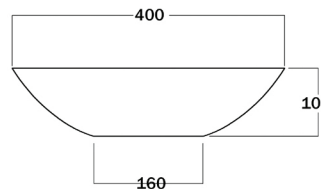

## Mojo Rectangle 600 MJR600

Product code: MJR600

Colour: White Snow

Finish: Semi Gloss

Length: 600mm

Width: 340mm

Height: 100mm

Depth: 90mm

Weight empty: 10kg

Tap holes: N/A

Capacity: 7.5L

Waste: 32mm no overflow (not included)

Measurements can vary +/- 5mm

## Mojo Rectangle 700 MJR700

Product code: MJR700  
Colour: White Snow  
Finish: Semi Gloss  
Length: 700mm  
Width: 400mm  
Height: 100mm  
Depth: 90mm  
Weight empty: 14kg  
Tap holes: N/A  
Capacity: 13.25L  
Waste: 32mm no overflow (not included)  
Measurements can vary +/- 5mm

## Mojo Rectangle 800 MJR800

Product code: MJR800  
Colour: White Snow  
Finish: Semi Gloss  
Length: 800mm  
Width: 460mm  
Height: 100mm  
Depth: 90mm  
Weight empty: 18kg  
Tap holes: N/A  
Capacity: 15.25L  
Waste: 32mm no overflow (not included)  
Measurements can vary +/- 5mm