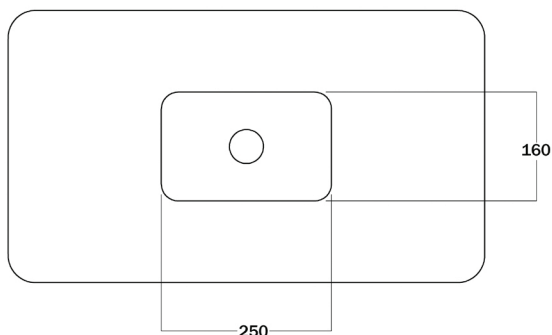

## Mojo Rectangle 600 MJR600

Product code: MJR600

Colour: White Snow

Finish: Semi Gloss

Length: 600mm

Width: 340mm

Height: 100mm

Depth: 90mm

Weight empty: 10kg

Tap holes: N/A

Capacity: 7.5L

Waste: 32mm no overflow (not included)

Measurements can vary +/- 5mm

## Mojo Rectangle 700 MJR700

Product code: MJR700  
Colour: White Snow  
Finish: Semi Gloss  
Length: 700mm  
Width: 400mm  
Height: 100mm  
Depth: 90mm  
Weight empty: 14kg  
Tap holes: N/A  
Capacity: 13.25L  
Waste: 32mm no overflow (not included)  
Measurements can vary +/- 5mm

## Mojo Rectangle 800 MJR800

Product code: MJR800  
Colour: White Snow  
Finish: Semi Gloss  
Length: 800mm  
Width: 460mm  
Height: 100mm  
Depth: 90mm  
Weight empty: 18kg  
Tap holes: N/A  
Capacity: 15.25L  
Waste: 32mm no overflow (not included)  
Measurements can vary +/- 5mm