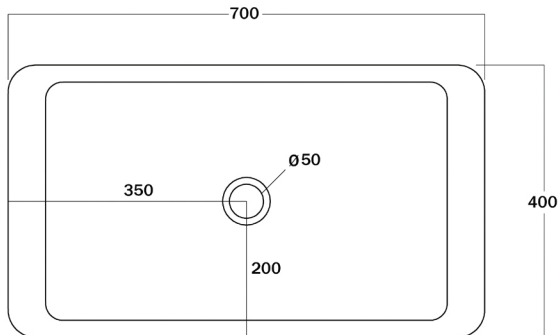

## Mojo Rectangle 600 MJR600

Product code: MJR600

Colour: White Snow

Finish: Semi Gloss

Length: 600mm

Width: 340mm

Height: 100mm

Depth: 90mm

Weight empty: 10kg

Tap holes: N/A

Capacity: 7.5L

Waste: 32mm no overflow (not included)

Measurements can vary +/- 5mm

## Mojo Rectangle 700 MJR700

Product code: MJR700  
Colour: White Snow  
Finish: Semi Gloss  
Length: 700mm  
Width: 400mm  
Height: 100mm  
Depth: 90mm  
Weight empty: 14kg  
Tap holes: N/A  
Capacity: 13.25L  
Waste: 32mm no overflow (not included)  
Measurements can vary +/- 5mm

## Mojo Rectangle 800 MJR800

Product code: MJR800  
Colour: White Snow  
Finish: Semi Gloss  
Length: 800mm  
Width: 460mm  
Height: 100mm  
Depth: 90mm  
Weight empty: 18kg  
Tap holes: N/A  
Capacity: 15.25L  
Waste: 32mm no overflow (not included)  
Measurements can vary +/- 5mm