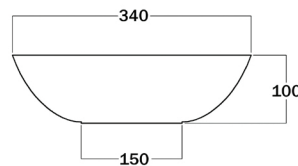

## Mojo Rectangle 600 MJR600

Product code: MJR600

Colour: White Snow

Finish: Semi Gloss

Length: 600mm

Width: 340mm

Height: 100mm

Depth: 90mm

Weight empty: 10kg

Tap holes: N/A

Capacity: 7.5L

Waste: 32mm no overflow (not included)

Measurements can vary +/- 5mm

## Mojo Rectangle 700 MJR700

Product code: MJR700  
Colour: White Snow  
Finish: Semi Gloss  
Length: 700mm  
Width: 400mm  
Height: 100mm  
Depth: 90mm  
Weight empty: 14kg  
Tap holes: N/A  
Capacity: 13.25L  
Waste: 32mm no overflow (not included)  
Measurements can vary +/- 5mm

## Mojo Rectangle 800 MJR800

Product code: MJR800  
Colour: White Snow  
Finish: Semi Gloss  
Length: 800mm  
Width: 460mm  
Height: 100mm  
Depth: 90mm  
Weight empty: 18kg  
Tap holes: N/A  
Capacity: 15.25L  
Waste: 32mm no overflow (not included)  
Measurements can vary +/- 5mm