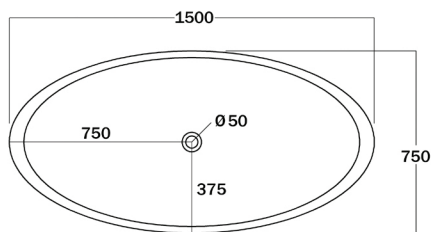

Mojo Oval 1400 MJ01400

Product code: MJ01400
 Colour: White Snow
 Finish: Semi Gloss
 Length: 1400mm
 Width: 740mm
 Height: 600mm
 Depth: 580mm
 Weight empty: 95kg (light weight formulae)
 Tap holes: N/A
 Capacity: 225L with overflow
 Capacity: 250L without overflow
 Waste: 40mm no overflow (not included)
 Measurements can vary +/- 15mm

Mojo Oval 1500 MJ01500

Product code: MJ01500
 Colour: White Snow
 Finish: Semi Gloss
 Length: 1500mm
 Width: 750mm
 Height: 590mm
 Depth: 450mm
 Weight empty: 95kg (light weight formulae)
 Tap holes: N/A
 Capacity: 225L with overflow
 Capacity: 250L without overflow
 Waste: 40mm no overflow (not included)
 Measurements can vary +/- 15mm

Mojo Oval 1650 MJ01650

Product code: MJ01650
 Colour: White Snow
 Finish: Semi Gloss
 Length: 1650mm
 Width: 825mm
 Height: 590mm
 Depth: 450mm
 Weight empty: 115kg (light weight formulae)
 Tap holes: N/A
 Capacity: 263L with overflow
 Capacity: 318L without overflow
 Waste: 40mm no overflow (not included)
 Measurements can vary +/- 15mm

Mojo Oval 1800 MJ01800

Product code: MJ01800
 Colour: White Snow
 Finish: Semi Gloss
 Length: 1800mm
 Width: 900mm
 Height: 590mm
 Depth: 450mm
 Weight empty: 125kg (light weight formulae)
 Tap holes: N/A
 Capacity: 340L with overflow
 Capacity: 360L without overflow
 Waste: 40mm no overflow (not included)
 Measurements can vary +/- 15mm