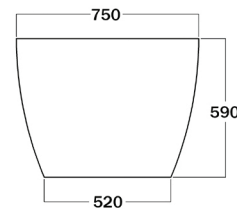

Mojo Oval 1400 MJ01400

Product code: MJ01400
 Colour: White Snow
 Finish: Semi Gloss
 Length: 1400mm
 Width: 740mm
 Height: 600mm
 Depth: 580mm
 Weight empty: 95kg (light weight formulae)
 Tap holes: N/A
 Capacity: 225L with overflow
 Capacity: 250L without overflow
 Waste: 40mm no overflow (not included)
 Measurements can vary +/- 15mm

Mojo Oval 1500 MJ01500

Product code: MJ01500
 Colour: White Snow
 Finish: Semi Gloss
 Length: 1500mm
 Width: 750mm
 Height: 590mm
 Depth: 450mm
 Weight empty: 95kg (light weight formulae)
 Tap holes: N/A
 Capacity: 225L with overflow
 Capacity: 250L without overflow
 Waste: 40mm no overflow (not included)
 Measurements can vary +/- 15mm

Mojo Oval 1650 MJ01650

Product code: MJ01650
 Colour: White Snow
 Finish: Semi Gloss
 Length: 1650mm
 Width: 825mm
 Height: 590mm
 Depth: 450mm
 Weight empty: 115kg (light weight formulae)
 Tap holes: N/A
 Capacity: 263L with overflow
 Capacity: 318L without overflow
 Waste: 40mm no overflow (not included)
 Measurements can vary +/- 15mm

Mojo Oval 1800 MJ01800

Product code: MJ01800
 Colour: White Snow
 Finish: Semi Gloss
 Length: 1800mm
 Width: 900mm
 Height: 590mm
 Depth: 450mm
 Weight empty: 125kg (light weight formulae)
 Tap holes: N/A
 Capacity: 340L with overflow
 Capacity: 360L without overflow
 Waste: 40mm no overflow (not included)
 Measurements can vary +/- 15mm