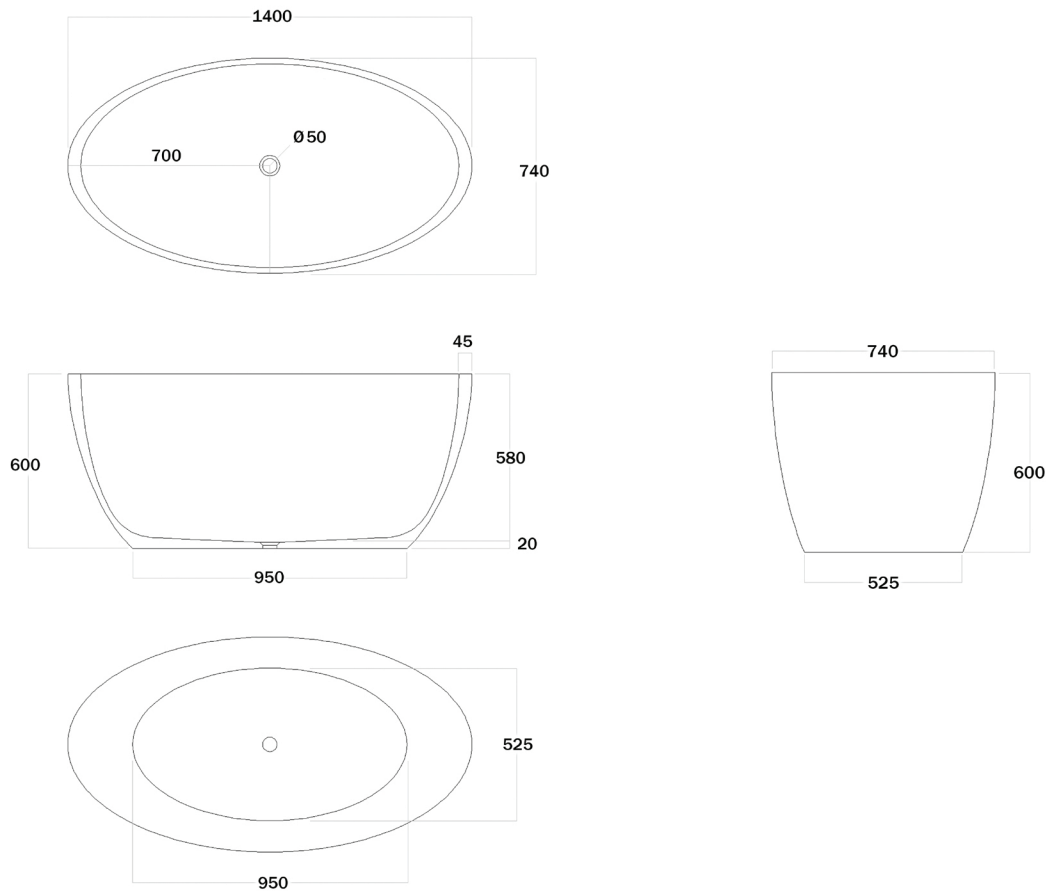

Mojo Oval 1400 MJ01400

Product code: MJ01400
 Colour: White Snow
 Finish: Semi Gloss
 Length: 1400mm
 Width: 740mm
 Height: 600mm
 Depth: 580mm
 Weight empty: 95kg (light weight formulae)
 Tap holes: N/A
 Capacity: 225L with overflow
 Capacity: 250L without overflow
 Waste: 40mm no overflow (not included)
 Measurements can vary +/- 15mm

Mojo Oval 1500 MJ01500

Product code: MJ01500
 Colour: White Snow
 Finish: Semi Gloss
 Length: 1500mm
 Width: 750mm
 Height: 590mm
 Depth: 450mm
 Weight empty: 95kg (light weight formulae)
 Tap holes: N/A
 Capacity: 225L with overflow
 Capacity: 250L without overflow
 Waste: 40mm no overflow (not included)
 Measurements can vary +/- 15mm

Mojo Oval 1650 MJ01650

Product code: MJ01650
 Colour: White Snow
 Finish: Semi Gloss
 Length: 1650mm
 Width: 825mm
 Height: 590mm
 Depth: 450mm
 Weight empty: 115kg (light weight formulae)
 Tap holes: N/A
 Capacity: 263L with overflow
 Capacity: 318L without overflow
 Waste: 40mm no overflow (not included)
 Measurements can vary +/- 15mm

Mojo Oval 1800 MJ01800

Product code: MJ01800
 Colour: White Snow
 Finish: Semi Gloss
 Length: 1800mm
 Width: 900mm
 Height: 590mm
 Depth: 450mm
 Weight empty: 125kg (light weight formulae)
 Tap holes: N/A
 Capacity: 340L with overflow
 Capacity: 360L without overflow
 Waste: 40mm no overflow (not included)
 Measurements can vary +/- 15mm