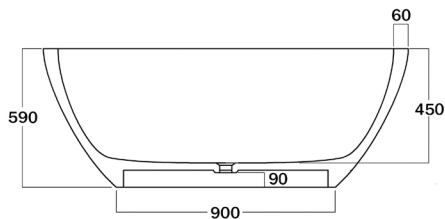

Mojo Oval 1400 MJ01400

Product code: MJ01400
 Colour: White Snow
 Finish: Semi Gloss
 Length: 1400mm
 Width: 740mm
 Height: 600mm
 Depth: 580mm
 Weight empty: 95kg (light weight formulae)
 Tap holes: N/A
 Capacity: 225L with overflow
 Capacity: 250L without overflow
 Waste: 40mm no overflow (not included)
 Measurements can vary +/- 15mm

Mojo Oval 1500 MJ01500

Product code: MJ01500
 Colour: White Snow
 Finish: Semi Gloss
 Length: 1500mm
 Width: 750mm
 Height: 590mm
 Depth: 450mm
 Weight empty: 95kg (light weight formulae)
 Tap holes: N/A
 Capacity: 225L with overflow
 Capacity: 250L without overflow
 Waste: 40mm no overflow (not included)
 Measurements can vary +/- 15mm

Mojo Oval 1650 MJ01650

Product code: MJ01650
 Colour: White Snow
 Finish: Semi Gloss
 Length: 1650mm
 Width: 825mm
 Height: 590mm
 Depth: 450mm
 Weight empty: 115kg (light weight formulae)
 Tap holes: N/A
 Capacity: 263L with overflow
 Capacity: 318L without overflow
 Waste: 40mm no overflow (not included)
 Measurements can vary +/- 15mm

Mojo Oval 1800 MJ01800

Product code: MJ01800
 Colour: White Snow
 Finish: Semi Gloss
 Length: 1800mm
 Width: 900mm
 Height: 590mm
 Depth: 450mm
 Weight empty: 125kg (light weight formulae)
 Tap holes: N/A
 Capacity: 340L with overflow
 Capacity: 360L without overflow
 Waste: 40mm no overflow (not included)
 Measurements can vary +/- 15mm