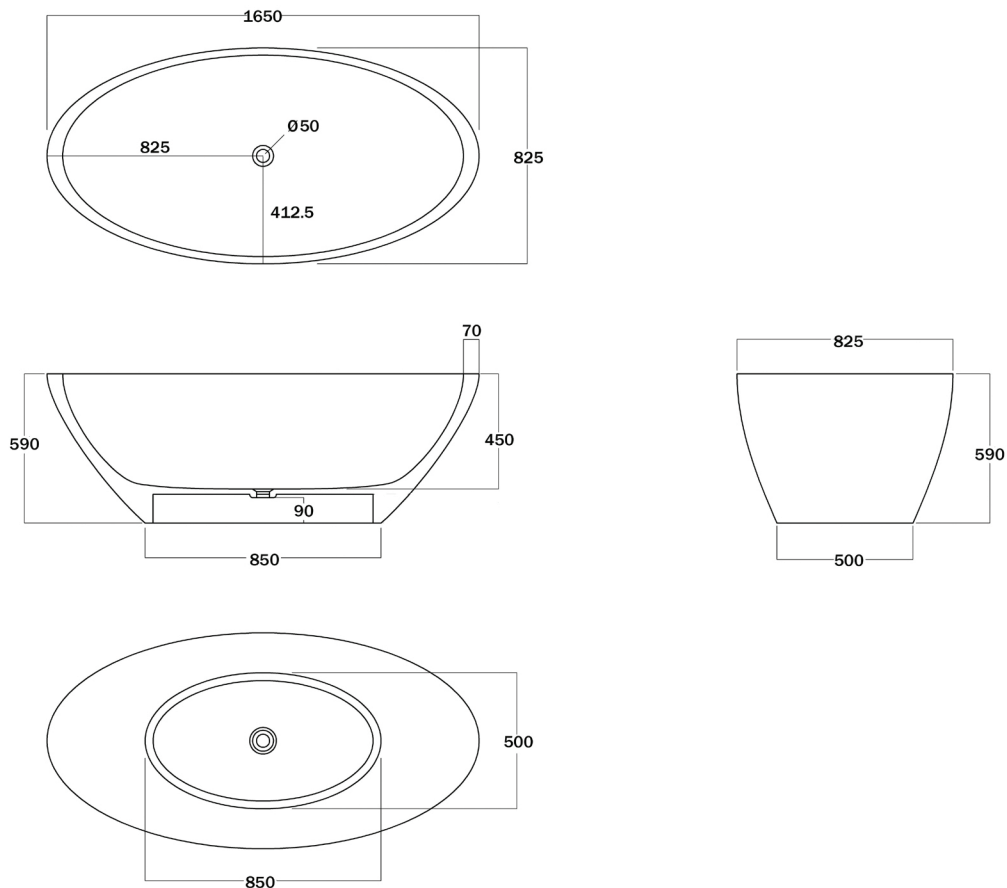

Mojo Oval 1400 MJ01400

Product code: MJ01400
 Colour: White Snow
 Finish: Semi Gloss
 Length: 1400mm
 Width: 740mm
 Height: 600mm
 Depth: 580mm
 Weight empty: 95kg (light weight formulae)
 Tap holes: N/A
 Capacity: 225L with overflow
 Capacity: 250L without overflow
 Waste: 40mm no overflow (not included)
 Measurements can vary +/- 15mm

Mojo Oval 1500 MJ01500

Product code: MJ01500
 Colour: White Snow
 Finish: Semi Gloss
 Length: 1500mm
 Width: 750mm
 Height: 590mm
 Depth: 450mm
 Weight empty: 95kg (light weight formulae)
 Tap holes: N/A
 Capacity: 225L with overflow
 Capacity: 250L without overflow
 Waste: 40mm no overflow (not included)
 Measurements can vary +/- 15mm

Mojo Oval 1650 MJ01650

Product code: MJ01650
 Colour: White Snow
 Finish: Semi Gloss
 Length: 1650mm
 Width: 825mm
 Height: 590mm
 Depth: 450mm
 Weight empty: 115kg (light weight formulae)
 Tap holes: N/A
 Capacity: 263L with overflow
 Capacity: 318L without overflow
 Waste: 40mm no overflow (not included)
 Measurements can vary +/- 15mm

Mojo Oval 1800 MJ01800

Product code: MJ01800
 Colour: White Snow
 Finish: Semi Gloss
 Length: 1800mm
 Width: 900mm
 Height: 590mm
 Depth: 450mm
 Weight empty: 125kg (light weight formulae)
 Tap holes: N/A
 Capacity: 340L with overflow
 Capacity: 360L without overflow
 Waste: 40mm no overflow (not included)
 Measurements can vary +/- 15mm