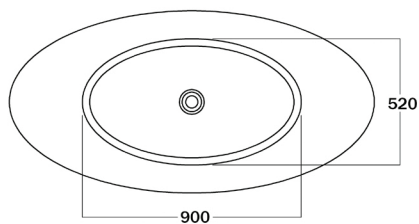

Mojo Oval 1400 MJ01400

Product code: MJ01400
 Colour: White Snow
 Finish: Semi Gloss
 Length: 1400mm
 Width: 740mm
 Height: 600mm
 Depth: 580mm
 Weight empty: 95kg (light weight formulae)
 Tap holes: N/A
 Capacity: 225L with overflow
 Capacity: 250L without overflow
 Waste: 40mm no overflow (not included)
 Measurements can vary +/- 15mm

Mojo Oval 1500 MJ01500

Product code: MJ01500
 Colour: White Snow
 Finish: Semi Gloss
 Length: 1500mm
 Width: 750mm
 Height: 590mm
 Depth: 450mm
 Weight empty: 95kg (light weight formulae)
 Tap holes: N/A
 Capacity: 225L with overflow
 Capacity: 250L without overflow
 Waste: 40mm no overflow (not included)
 Measurements can vary +/- 15mm

Mojo Oval 1650 MJ01650

Product code: MJ01650
 Colour: White Snow
 Finish: Semi Gloss
 Length: 1650mm
 Width: 825mm
 Height: 590mm
 Depth: 450mm
 Weight empty: 115kg (light weight formulae)
 Tap holes: N/A
 Capacity: 263L with overflow
 Capacity: 318L without overflow
 Waste: 40mm no overflow (not included)
 Measurements can vary +/- 15mm

Mojo Oval 1800 MJ01800

Product code: MJ01800
 Colour: White Snow
 Finish: Semi Gloss
 Length: 1800mm
 Width: 900mm
 Height: 590mm
 Depth: 450mm
 Weight empty: 125kg (light weight formulae)
 Tap holes: N/A
 Capacity: 340L with overflow
 Capacity: 360L without overflow
 Waste: 40mm no overflow (not included)
 Measurements can vary +/- 15mm