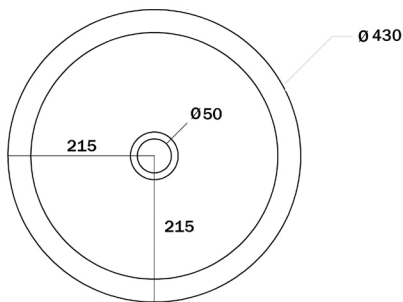

Mojo Circle 430 MJC430

Product code: MJC430

Colour: White Snow

Finish: Semi Gloss

Length: 430mm

Width: 430mm

Height: 95mm

Depth: 90mm

Weight empty: 5.6kg

Tap holes: N/A

Capacity: 5.5L

Waste: 32mm no overflow (not included)

Measurements can vary +/- 5mm

Mojo Circle 530 MJC530

Product code: MJC530
Colour: White Snow
Finish: Semi Gloss
Length: 530mm
Width: 530mm
Height: 100mm
Depth: 90mm
Weight empty: 8.2kg
Tap holes: N/A
Capacity: 8.25L
Waste: 32mm no overflow (not included)
Measurements can vary +/- 5mm