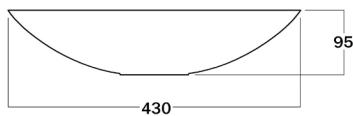

Mojo Circle 430 MJC430

Product code: MJC430

Colour: White Snow

Finish: Semi Gloss

Length: 430mm

Width: 430mm

Height: 95mm

Depth: 90mm

Weight empty: 5.6kg

Tap holes: N/A

Capacity: 5.5L

Waste: 32mm no overflow (not included)

Measurements can vary +/- 5mm

Mojo Circle 530 MJC530

Product code: MJC530
Colour: White Snow
Finish: Semi Gloss
Length: 530mm
Width: 530mm
Height: 100mm
Depth: 90mm
Weight empty: 8.2kg
Tap holes: N/A
Capacity: 8.25L
Waste: 32mm no overflow (not included)
Measurements can vary +/- 5mm