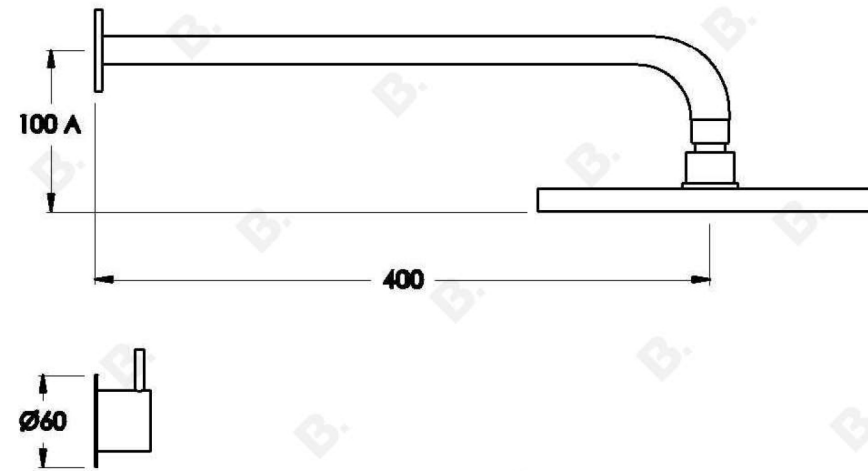

MINIM SHOWER SET

1.9411.00.3.XX

PRODUCT DIMENSIONS:

Front view:

Side view:

Top view: