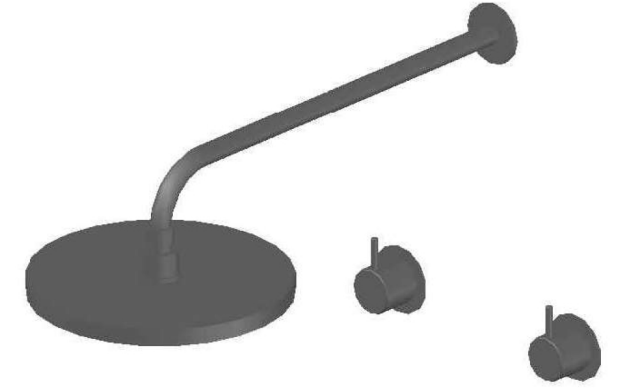

MINIM SHOWER SET

1.9411.00.3.XX

PRODUCT DIMENSIONS:

Front view:

Side view:

Top view: