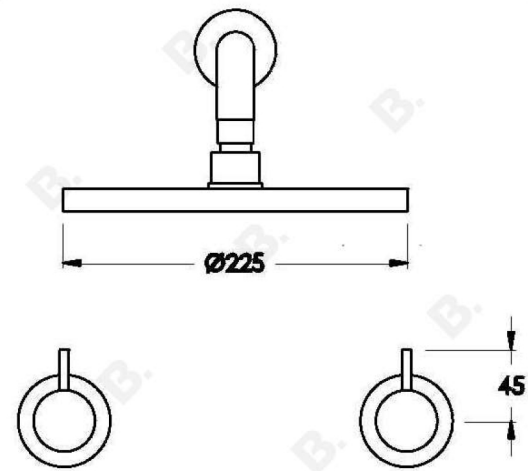

MINIM SHOWER SET

1.9411.00.3.XX

PRODUCT DIMENSIONS:

Front view:

Side view:

Top view: