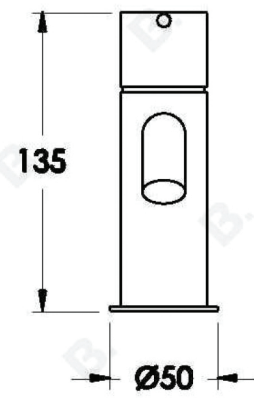

MINIM BASIN MIXER

1.9402.00.0.XX

PRODUCT DIMENSIONS:

Front view:

Side view:

Top view: