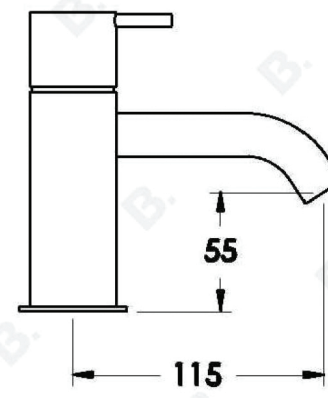

MINIM BASIN MIXER

1.9402.00.0.XX

PRODUCT DIMENSIONS:

Front view:

Side view:

Top view: