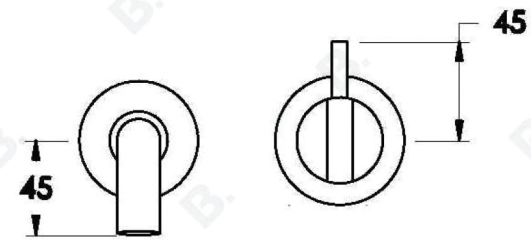

MINIM WALL MIXER SET

1.9405.04.0.XX

1.9405.54.0.XX: Flow controlled variant

PRODUCT DIMENSIONS:

Front view:

Side view:

Top view: