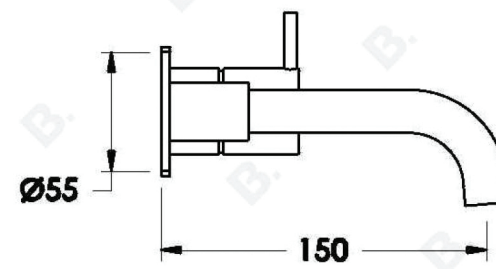

MINIM WALL MIXER SET

1.9405.04.0.XX

1.9405.54.0.XX: Flow controlled variant

PRODUCT DIMENSIONS:

Front view:

Side view:

Top view: