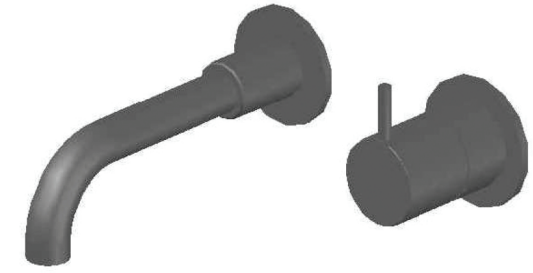

MINIM WALL MIXER SET

1.9405.04.0.XX

1.9405.54.0.XX: Flow controlled variant

PRODUCT DIMENSIONS:

Front view:

Side view:

Top view: