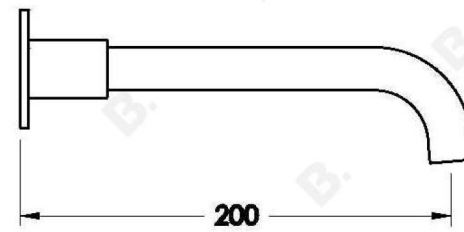

## MINIM WALL SET

1.9406.30.0.XX

1.9406.40.0.XX: Flow controlled variant

## PRODUCT DIMENSIONS:

Front view:

Side view:

Top view: