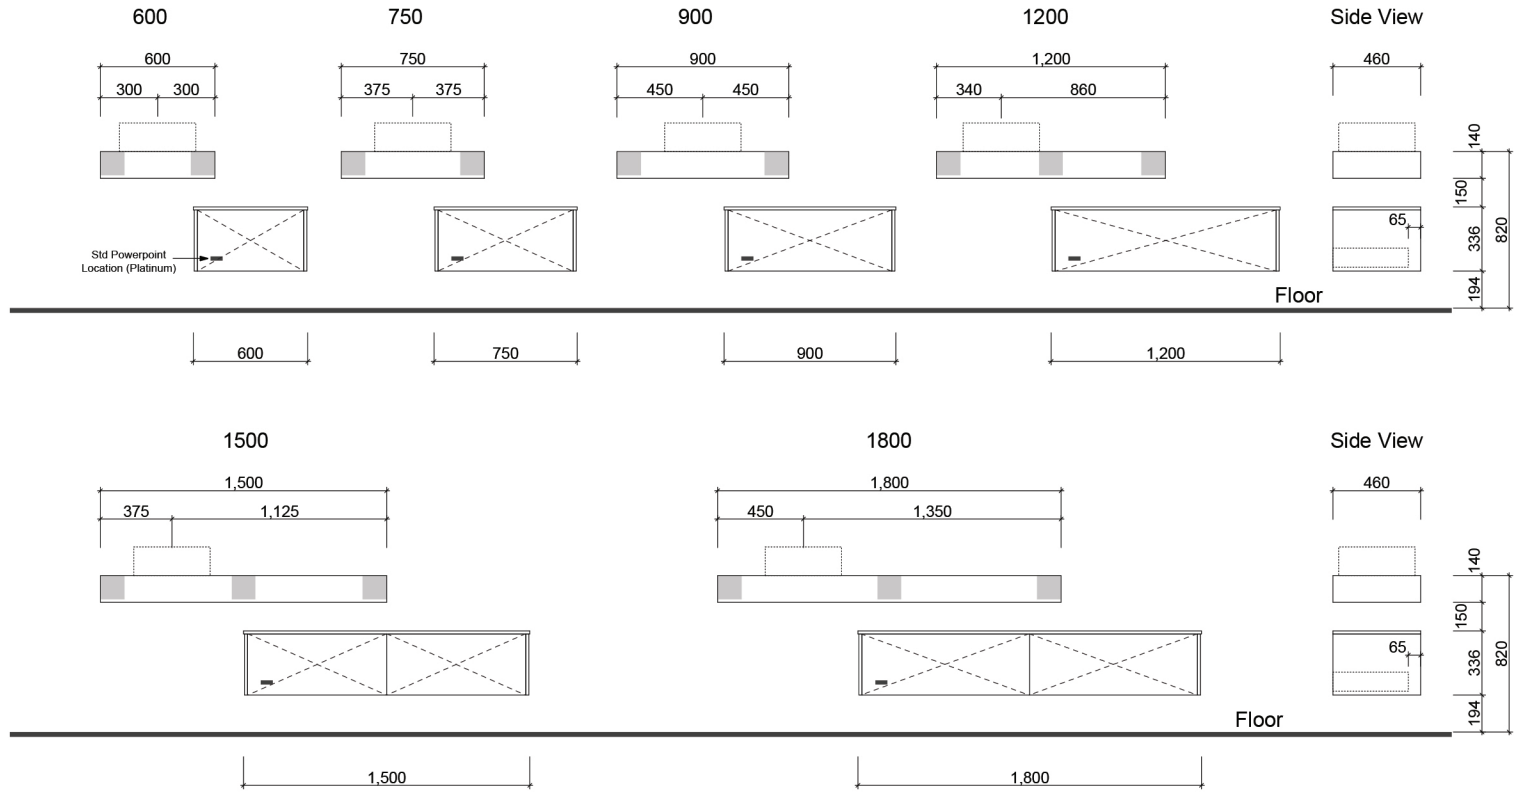

MILAN

Wall Hung

Suitable for use with PLASTEC Micro Trap #15171

■ = Fixing location. Provide 150x150mm blocking in wall. Vanity supplied with fixing brackets.

NOTE: Bench and under cabinet are supplied separately and can be positioned to client's choice. Please refer to website for further details.

Waste size: Acrylic = 40mm, Ceramic = 32mm, Sculptured Marble = 32mm
Note: Where left or right hand options are available please specify or else cabinets will be supplied as per these drawings. All vanity top and basin sizes are nominal only. E&OE

Timberline