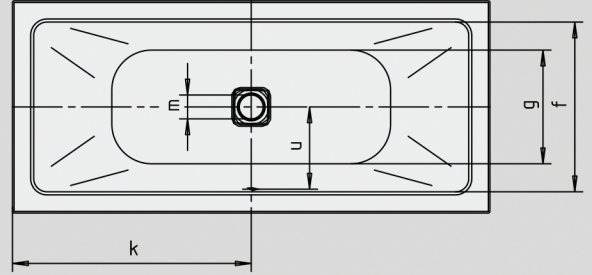

MEISTERSTÜCK CONODUO

- freestanding bath made of superior steel enamel
- with exclusive easy-clean finish
- straightlined, purist design
- enamelled waste cover integrated in the bath design
- bathing with a friend: two identical back rests and centrally positioned waste
- classic four-cornered model
- made of KALDEWEI steel enamel
- designed by Sottsass Associati

Similar illustration

Model No.		1732	1733
External length	a	1700	1800 mm
External width	b	750	800 mm
Depth	c	445	445 mm
Internal length (top)	d	1540	1640 mm
Internal length (bottom)	e	1080	1180 mm
Internal width (top)	f	590	640 mm
Internal width (bottom)	g	470	520 mm
Height of bath	h	610	610 mm
Distance top edge to centre of overflow hole	j	70	70 mm
Distance bath edge to centre of drain hole	k	850	900 mm
Diameter of overflow hole	l	52	52 mm
Diameter of drain hole	m	90	90 mm
Width of rim (foot end; lengthwise)	s ₁ ; s ₂	80; 80	80; 80 mm
Distance between centre holes	u	285	310 mm
Water volume** in litres		122	159
Weight of the enamelled bath in kg		137	151
Waste connection diameter		40/50	40/50 mm
Fill fitting connection		1/2"	1/2"

Subject to technical alterations, tolerances and errors. Similar illustration.
** 70 litres displacement on average.