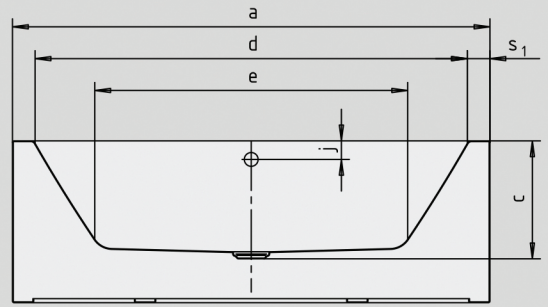

MEISTERSTÜCK CONODUO

- freestanding bath made of superior steel enamel
- with exclusive easy-clean finish
- straightlined, purist design
- enamelled waste cover integrated in the bath design
- bathing with a friend: two identical back rests and centrally positioned waste
- classic four-cornered model
- made of KALDEWEI steel enamel
- designed by Sottsass Associati

Similar illustration

Model No.		1732	1733
External length	a	1700	1800 mm
External width	b	750	800 mm
Depth	c	445	445 mm
Internal length (top)	d	1540	1640 mm
Internal length (bottom)	e	1080	1180 mm
Internal width (top)	f	590	640 mm
Internal width (bottom)	g	470	520 mm
Height of bath	h	610	610 mm
Distance top edge to centre of overflow hole	j	70	70 mm
Distance bath edge to centre of drain hole	k	850	900 mm
Diameter of overflow hole	l	52	52 mm
Diameter of drain hole	m	90	90 mm
Width of rim (foot end; lengthwise)	s ₁ ; s ₂	80; 80	80; 80 mm
Distance between centre holes	u	285	310 mm
Water volume** in litres		122	159
Weight of the enamelled bath in kg		137	151
Waste connection diameter		40/50	40/50 mm
Fill fitting connection		1/2"	1/2"

Subject to technical alterations, tolerances and errors. Similar illustration.
** 70 litres displacement on average.