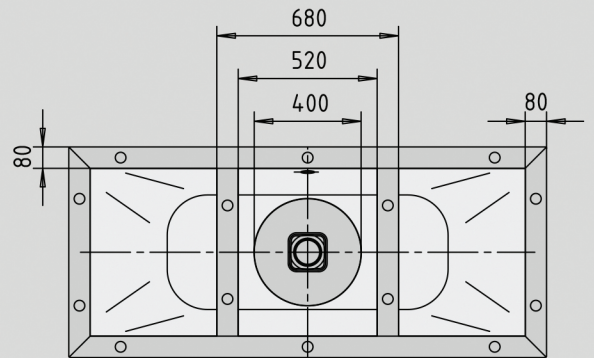

MEISTERSTÜCK CONODUO

- freestanding bath made of superior steel enamel
- with exclusive easy-clean finish
- straightlined, purist design
- enamelled waste cover integrated in the bath design
- bathing with a friend: two identical back rests and centrally positioned waste
- classic four-cornered model
- made of KALDEWEI steel enamel
- designed by Sottsass Associati

Similar illustration

Model No.		1732	1733
External length	a	1700	1800 mm
External width	b	750	800 mm
Depth	c	445	445 mm
Internal length (top)	d	1540	1640 mm
Internal length (bottom)	e	1080	1180 mm
Internal width (top)	f	590	640 mm
Internal width (bottom)	g	470	520 mm
Height of bath	h	610	610 mm
Distance top edge to centre of overflow hole	j	70	70 mm
Distance bath edge to centre of drain hole	k	850	900 mm
Diameter of overflow hole	l	52	52 mm
Diameter of drain hole	m	90	90 mm
Width of rim (foot end; lengthwise)	s ₁ ; s ₂	80; 80	80; 80 mm
Distance between centre holes	u	285	310 mm
Water volume** in litres		122	159
Weight of the enamelled bath in kg		137	151
Waste connection diameter		40/50	40/50 mm
Fill fitting connection		1/2"	1/2"

Subject to technical alterations, tolerances and errors. Similar illustration.
** 70 litres displacement on average.