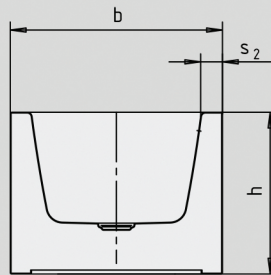

MEISTERSTÜCK CONODUO

- freestanding bath made of superior steel enamel
- with exclusive easy-clean finish
- straightlined, purist design
- enamelled waste cover integrated in the bath design
- bathing with a friend: two identical back rests and centrally positioned waste
- classic four-cornered model
- made of KALDEWEI steel enamel
- designed by Sottsass Associati

Similar illustration

Model No.		1732	1733
External length	a	1700	1800 mm
External width	b	750	800 mm
Depth	c	445	445 mm
Internal length (top)	d	1540	1640 mm
Internal length (bottom)	e	1080	1180 mm
Internal width (top)	f	590	640 mm
Internal width (bottom)	g	470	520 mm
Height of bath	h	610	610 mm
Distance top edge to centre of overflow hole	j	70	70 mm
Distance bath edge to centre of drain hole	k	850	900 mm
Diameter of overflow hole	l	52	52 mm
Diameter of drain hole	m	90	90 mm
Width of rim (foot end; lengthwise)	s ₁ ; s ₂	80; 80	80; 80 mm
Distance between centre holes	u	285	310 mm
Water volume** in litres		122	159
Weight of the enamelled bath in kg		137	151
Waste connection diameter		40/50	40/50 mm
Fill fitting connection		1/2"	1/2"

Subject to technical alterations, tolerances and errors. Similar illustration.
** 70 litres displacement on average.