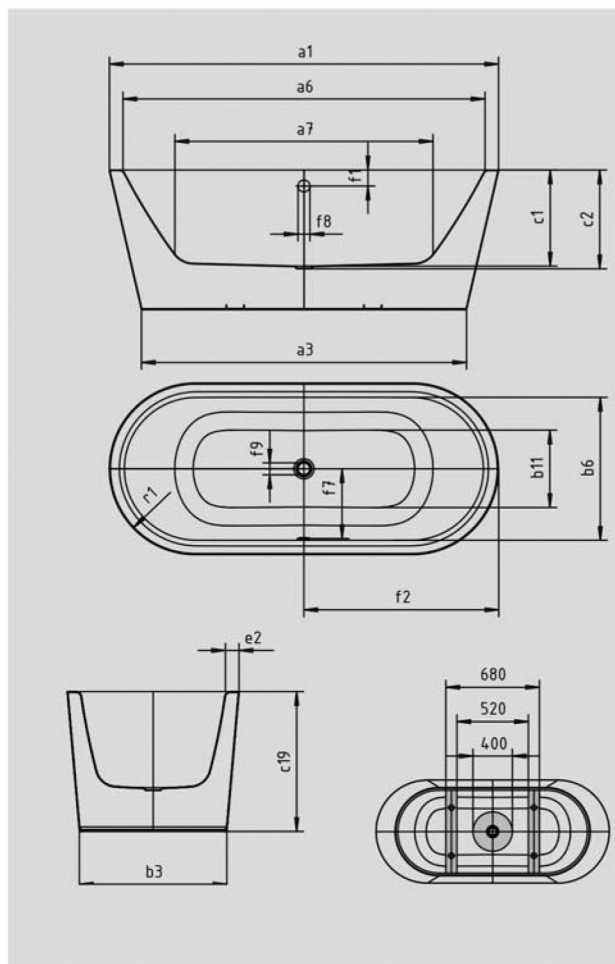

MEISTERSTÜCK CLASSIC DUO OVAL

- freestanding bathtub with seamless enamelled panelling blends into a monolithic symphony made of KALDEWEI steel enamel
- archetypal design with oval contours and a stunning conical exterior
- two gently sloping backrests and the central waste and overflow fitting
- available with optional extras such as easy-clean finish for unrivalled hygiene
- made of Kaldewei steel enamel 3,5 mm
- 30 YEAR WARRANTY

Model No.		1113	1111
External length	a ₁	1700	1800 mm
External length (bottom)	a ₃	1418	1518 mm
Internal length (top)	a ₆	1580	1680 mm
Internal length (bottom)	a ₇	1130	1230 mm
External width	b ₃	750	800 mm
External width (bottom)	b ₃	643	693 mm
Internal width (top)	b ₆	630	680 mm
Internal width (bottom)	b ₁₁	500	550 mm
Internal depth	c ₁	420	420 mm
Depth including waste outlet	c ₂	430	430 mm
Height of bath	c ₁₉	610	610 mm
Width of rim (foot end)	e ₁	60	60 mm
Width of rim (lengthwise)	e ₂	60	60 mm
Distance top edge to centre of overflow hole	f ₁	70	70 mm
Distance bath edge to centre of drain hole	f ₂	850	900 mm
Distance between centre holes	f ₇	305	330 mm
Diameter of overflow hole	f ₈	52	52 mm
Diameter of drain hole	f ₉	52	52 mm
Radius	r ₁	375	400 mm
Water volume** in litres		124	158

Subject to technical alterations, tolerances and errors. Similar illustrations.
** 70 litres displacement on average.