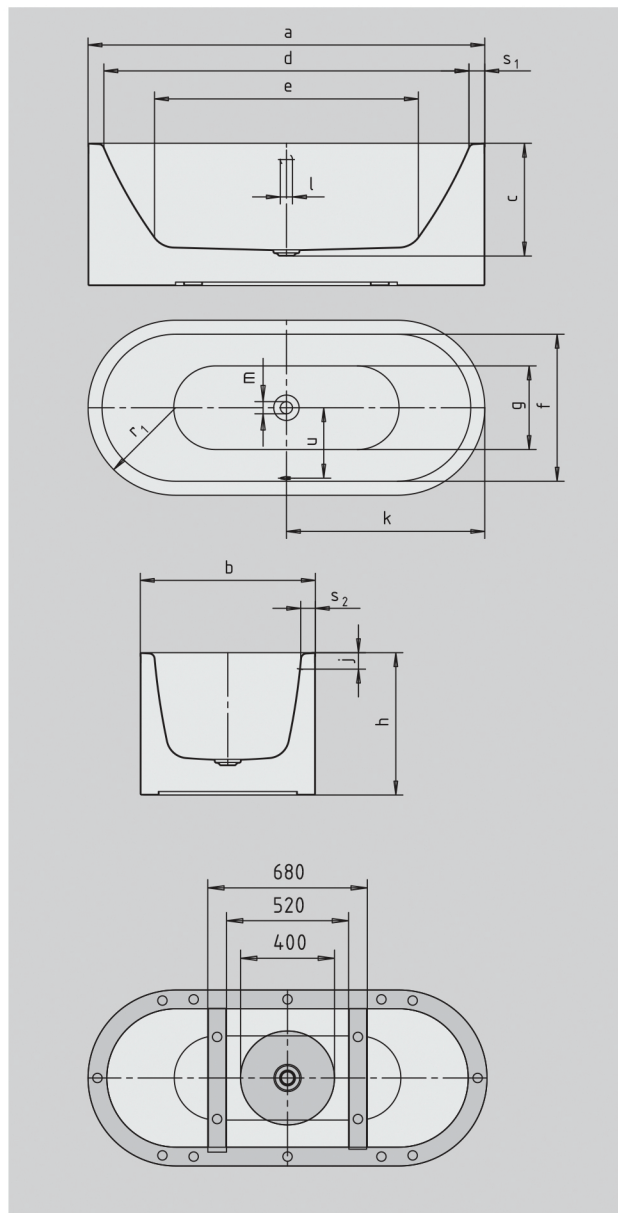

MEISTERSTÜCK CENTRO DUO OVAL

- pure simplicity and unpretentious elegance are what distinguish these baths
- bathing with a friend: two identical back rests and centrally positioned waste
- made of KALDEWEI steel enamel 3.5 mm
- the moulded panel emphasizes the high design standard and means the bath can be free-standing
- enamelled waste cover and overflow knob integrated in the bath design
- **30 YEAR WARRANTY**

Model No.		1127	1128
External length	a	1700	1800 mm
External width	b	750	800 mm
Depth	c	485	485 mm
Internal length (top)	d	1580	1680 mm
Internal length (bottom)	e	1130	1230 mm
Internal width (top)	f	630	680 mm
Internal width (bottom)	g	510	560 mm
Height of bath	h	610	610 mm
Distance top edge to centre of overflow hole	j	70	70 mm
Distance bath edge to centre of drain hole	k	850	900 mm
Diameter of overflow hole	l	52	52 mm
Diameter of drain hole	m	52	52 mm
Radius	r ₁	375	400 mm
Width of rim (foot end; lengthwise)	s ₁ ; s ₂	60; 60	60; 60 mm
Distance between centre holes	u	307	332 mm
Water volume** in litres		156	195
Weight of the enamelled bath in kg		120	136
Waste connection diameter		40/50	40/50 mm
Fill fitting connection		1/2"	1/2"

Subject to technical alterations, tolerances and errors. Similar illustrations.
** 70 litres displacement on average.