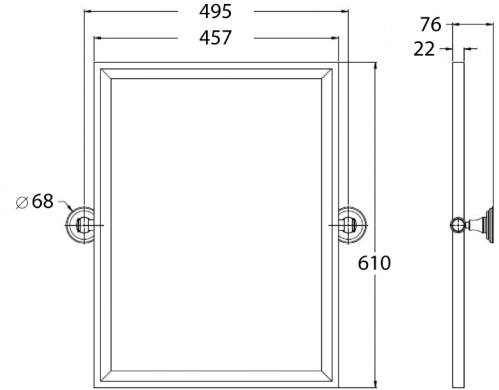

Mayer Pivot Rectangle Mirror

Code: MAR460

BATHROOM | KITCHEN | LAUNDRY | TRADITIONAL & HAMPTONS STYLE SPECIALISTS

Specifications

- Finish: Matte black Electroplated, Brushed Brass PVD, Brushed Nickel PVD
- Thick-plated bevelled mirror
- Includes concealed sturdy wall brackets.
- Tilts to the perfect viewing angle
- Available in Chrome, Matte Black, Brushed Nickel or Brushed Brass Frame