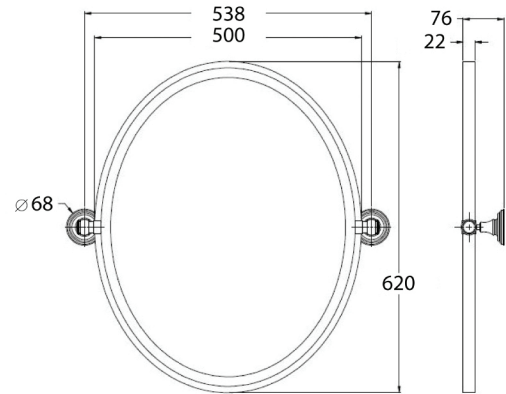

Mayer Pivot Oval Mirror

Code: MAO460

BATHROOM | KITCHEN | LAUNDRY | TRADITIONAL & HAMPTONS STYLE SPECIALISTS

Specifications

- Finish: Matte black Electroplated, Brushed Brass PVD, Brushed Nickel PVD
- Thick-plated bevelled mirror
- Includes concealed sturdy wall brackets.
- Tilts to the perfect viewing angle
- Available in Chrome, Matte Black, Brushed Nickel or Brushed Brass Frame