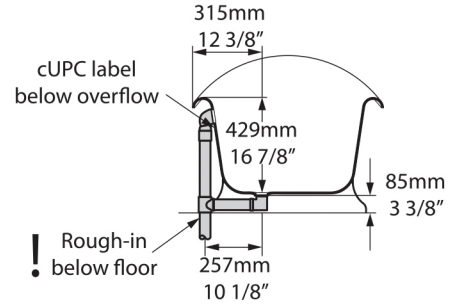

Overflow hole
Mit Überlauf
Avec trou de trop-plein
Con agujero rebosadero
Troppopieno

K12

K50

Related collections

Amalfi 55

Marlborough

MAR-N-xx-NO

Note: Optional overflow hole needs to be drilled on site in Australia by installer

Top view

Section BB
Shown with optional K50 waste kit

Side view

Front view

Section AA

Rim detail

*All measurements subject to +/-5% tolerance

l = 1901mm / 74⁷/₈"
w = 870mm / 34¹/₄"
h = 728mm / 28⁵/₈"