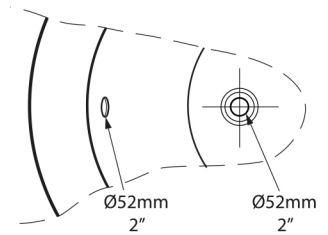

Top view

Section BB
Shown with optional K50 waste kit

Side view

Front view

Section AA

Rim detail

*All measurements subject to +/-5% tolerance

l = 1901mm / 74⁷/₈"
w = 870mm / 34¹/₄"
h = 728mm / 28⁵/₈"