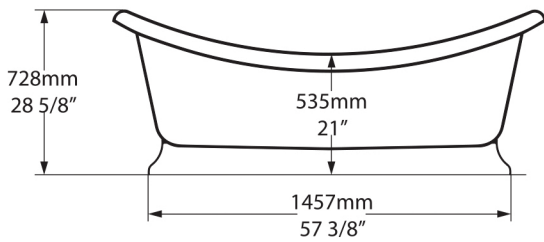

Overflow hole
Mit Überlauf
Avec trou de trop-plein
Con agujero rebosadero
Troppopieno

K12

K50

Related collections

Amalfi 55

Marlborough

MAR-N-xx-NO

Note: Optional overflow hole needs to be drilled on site in Australia by installer

Top view

Section BB
Shown with optional K50 waste kit

Side view

Front view

Section AA

Rim detail

*All measurements subject to +/-5% tolerance

l = 1901mm / 74⁷/₈"
w = 870mm / 34¹/₄"
h = 728mm / 28⁵/₈"