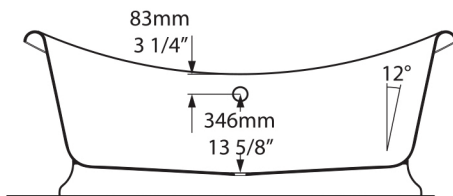

Top view

Section BB
Shown with optional K50 waste kit

Side view

Front view

Section AA

Rim detail

*All measurements subject to +/-5% tolerance

l = 1901mm / 74⁷/₈"
w = 870mm / 34¹/₄"
h = 728mm / 28⁵/₈"