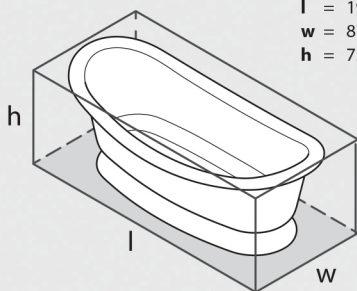

Top view

Section BB
Shown with optional K50 waste kit

Side view

Front view

Section AA

Rim detail

*All measurements subject to +/-5% tolerance

l = 1901mm / 74⁷/₈"
w = 870mm / 34¹/₄"
h = 728mm / 28⁵/₈"