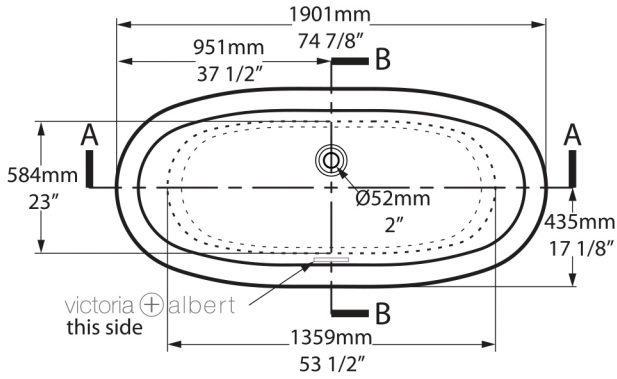

Overflow hole
Mit Überlauf
Avec trou de trop-plein
Con agujero rebosadero
Troppopieno

K12

K50

Related collections

Amalfi 55

Marlborough

MAR-N-xx-NO

Note: Optional overflow hole needs to be drilled on site in Australia by installer

Top view

Section BB
Shown with optional K50 waste kit

Side view

Front view

Section AA

Rim detail

*All measurements subject to +/-5% tolerance

l = 1901mm / 74⁷/₈"
w = 870mm / 34¹/₄"
h = 728mm / 28⁵/₈"