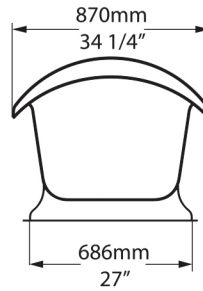

Top view

Section BB
Shown with optional K50 waste kit

Side view

Front view

Section AA

Rim detail

*All measurements subject to +/-5% tolerance

l = 1901mm / 74⁷/₈"
w = 870mm / 34¹/₄"
h = 728mm / 28⁵/₈"