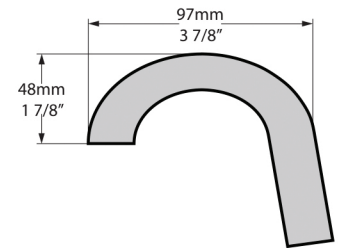

Top view

Section BB
Shown with optional K50 waste kit

Side view

Front view

Section AA

Rim detail

*All measurements subject to +/-5% tolerance

l = 1901mm / 74⁷/₈"
w = 870mm / 34¹/₄"
h = 728mm / 28⁵/₈"