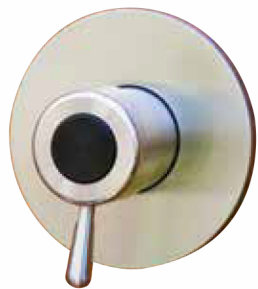

► MARENGO TAPWARE

Shower yourself in pure luxury whilst standing under a true rain shower. The 250mm rose offers the largest spray pattern of all our showers, delivering a soft full rainfall spray whilst maintaining water efficiencies. The stylist outdoor tapware family is created from a combination of tough marine grade stainless steel and highly durable UV stabilized acetyl; both are chosen for their ability to last outdoors. The black acetyl is featured throughout the family together with the satin stainless steel finish and creates a unique modern look.

8008 \$1188

Marengo Rose -
with Standard Arm

8007 \$946

Marengo Ceiling Rose

8009 \$1364

Marengo Rose -
with Hi-Rise arm

8700 \$682

Marengo Mixer -
Side Inlets

8710 \$682

Marengo Mixer -
Back Inlets

8104 \$594

Marengo Footwash Tap

TECHNICAL INFORMATION

Rose Diameter 250mm.
Standard arm – minimum height of inlet 2100mm reach 425mm to centre.
Hi- Rise arm – minimum height of inlet 1800mm reach 450mm to centre.
Mixer back plate 100mm round.
Stainless steel fixings bolts supplied with rose arms.

► TAPWARE

8001 \$418

Rainware Shower Rose -
9L/min

8500 \$935

Miami -
Hot & Cold Mixer

8102 \$594

Miami Footwash -
Hex Handle

8510 \$935