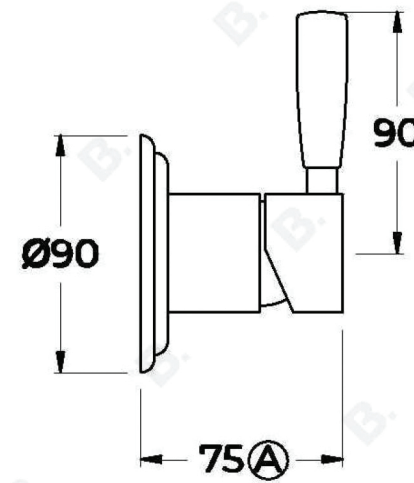

MANHATTAN WALL MIXER

1.9148.00.0.XX

PRODUCT DIMENSIONS:

Front view:

Side view:

Top view: