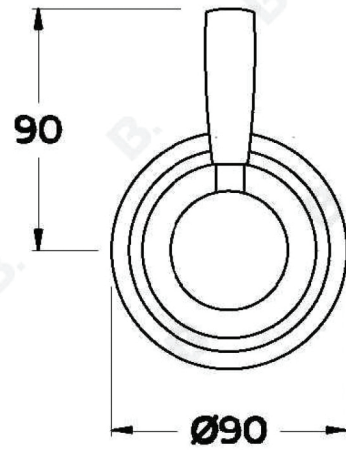

MANHATTAN WALL MIXER

1.9148.00.0.XX

PRODUCT DIMENSIONS:

Front view:

Side view:

Top view: