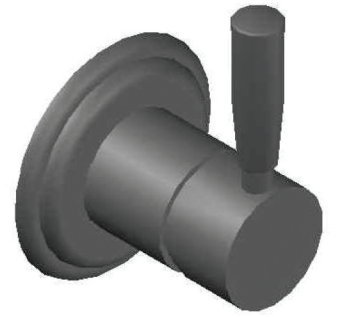

MANHATTAN WALL MIXER

1.9148.00.0.XX

PRODUCT DIMENSIONS:

Front view:

Side view:

Top view: