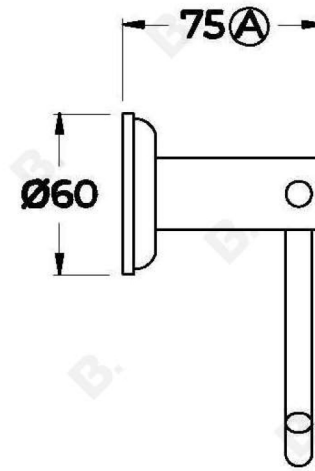

MANHATTAN TOILET ROLL HOLDER

1.9161.00.0.XX

PRODUCT DIMENSIONS:

Front view:

Side view:

Top view: