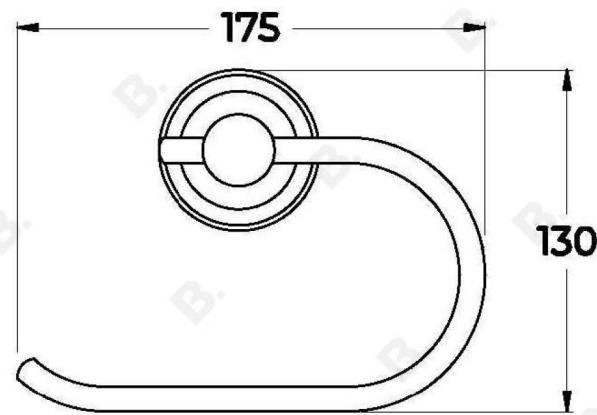

MANHATTAN TOILET ROLL HOLDER

1.9161.00.0.XX

PRODUCT DIMENSIONS:

Front view:

Side view:

Top view: