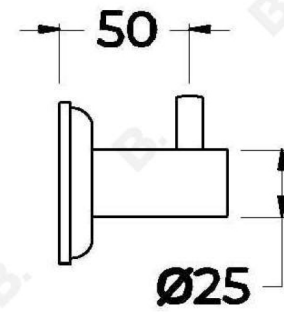

## MANHATTAN ROBE HOOK

1.9163.00.0.XX

### PRODUCT DIMENSIONS:

Front view:

Side view:

Top view: