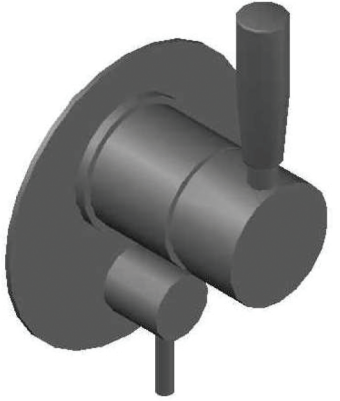

MANHATTAN MIXER DIVERTER

1.9148.05.0.XX

PRODUCT DIMENSIONS:

Front view:

Side view:

Top view: