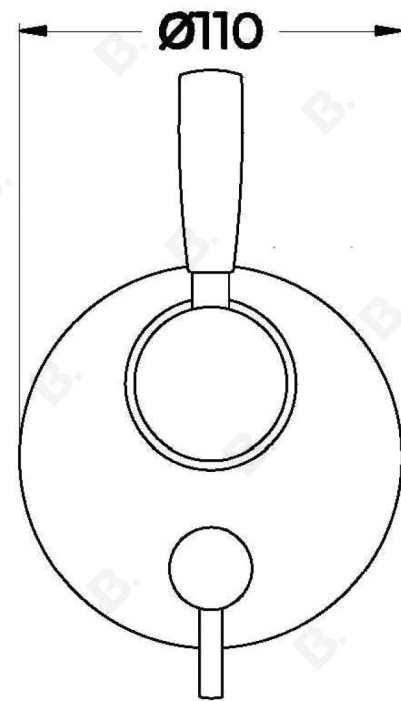

MANHATTAN MIXER DIVERTER

1.9148.05.0.XX

PRODUCT DIMENSIONS:

Front view:

Side view:

Top view: