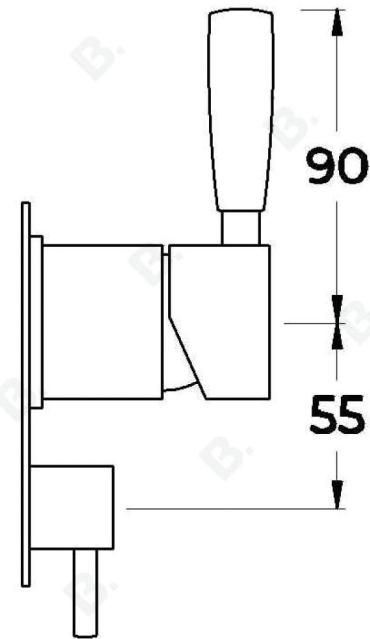

MANHATTAN MIXER DIVERTER

1.9148.05.0.XX

PRODUCT DIMENSIONS:

Front view:

Side view:

Top view: