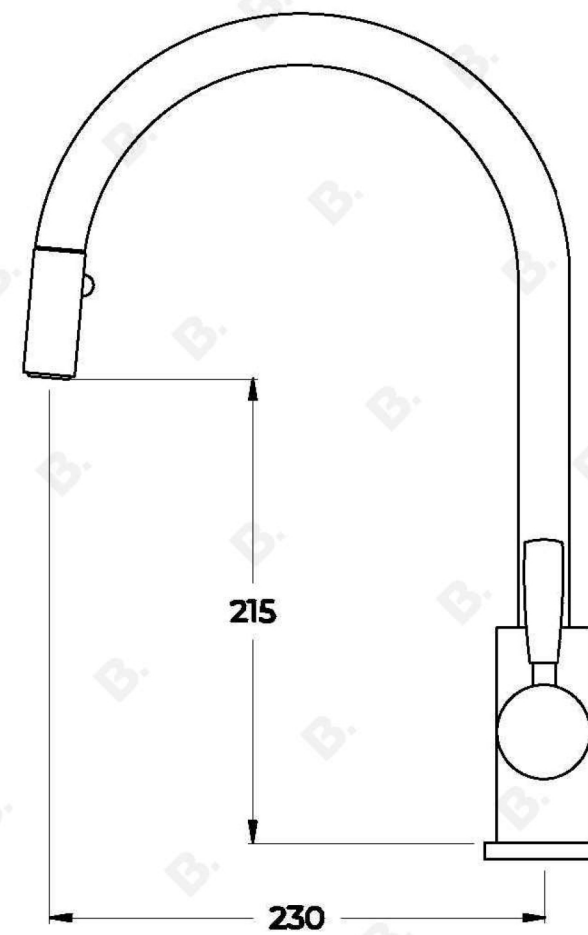

MANHATTAN KITCHEN SET WITH DUAL FUNCTION PULL-OUT SPOUT

1.9108.04.0.XX

PRODUCT DIMENSIONS:

Front view:

Side view:

Top view: