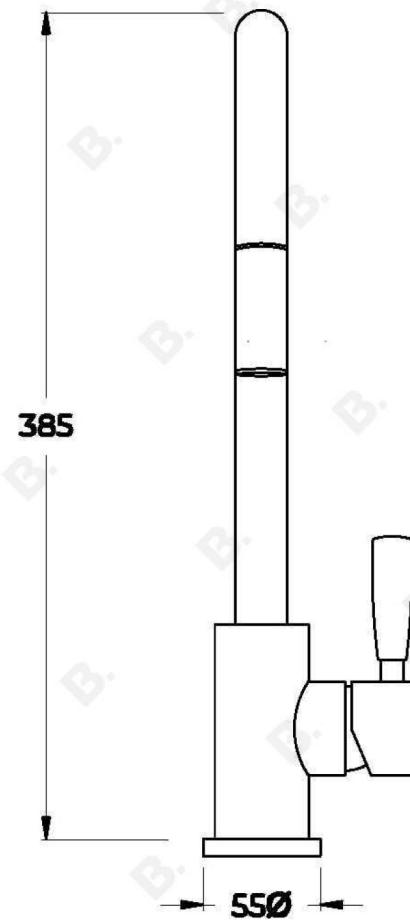

MANHATTAN KITCHEN SET WITH DUAL FUNCTION PULL-OUT SPOUT

1.9108.04.0.XX

PRODUCT DIMENSIONS:

Front view:

Side view:

Top view: