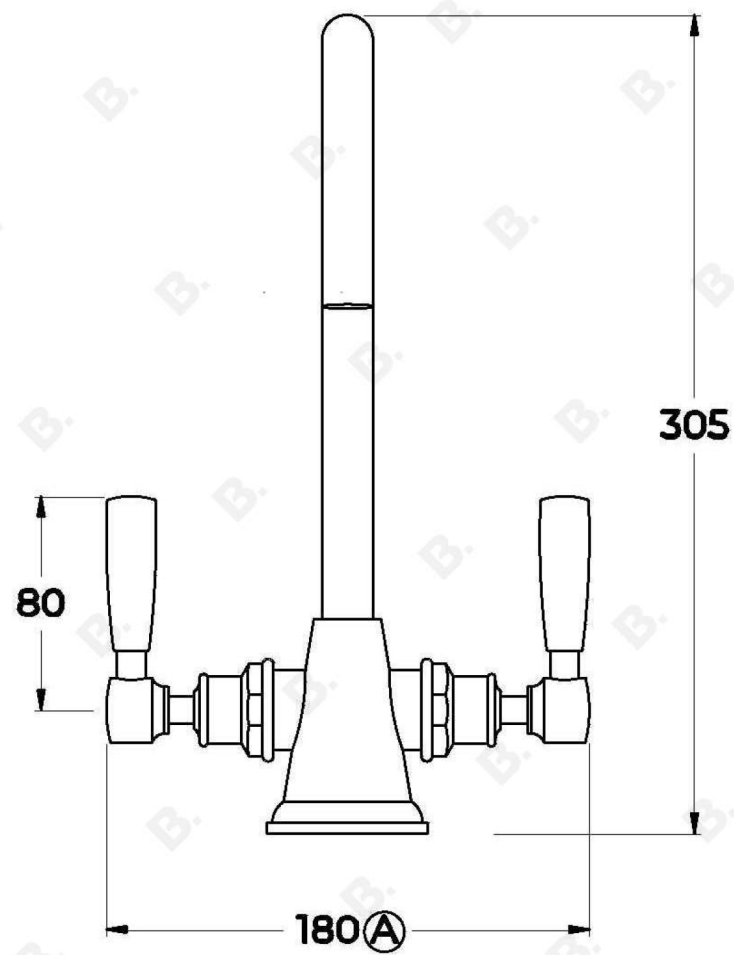

MANHATTAN KITCHEN MIXER

1.9130.02.3.XX

PRODUCT DIMENSIONS:

Front view:

Side view:

Top view: