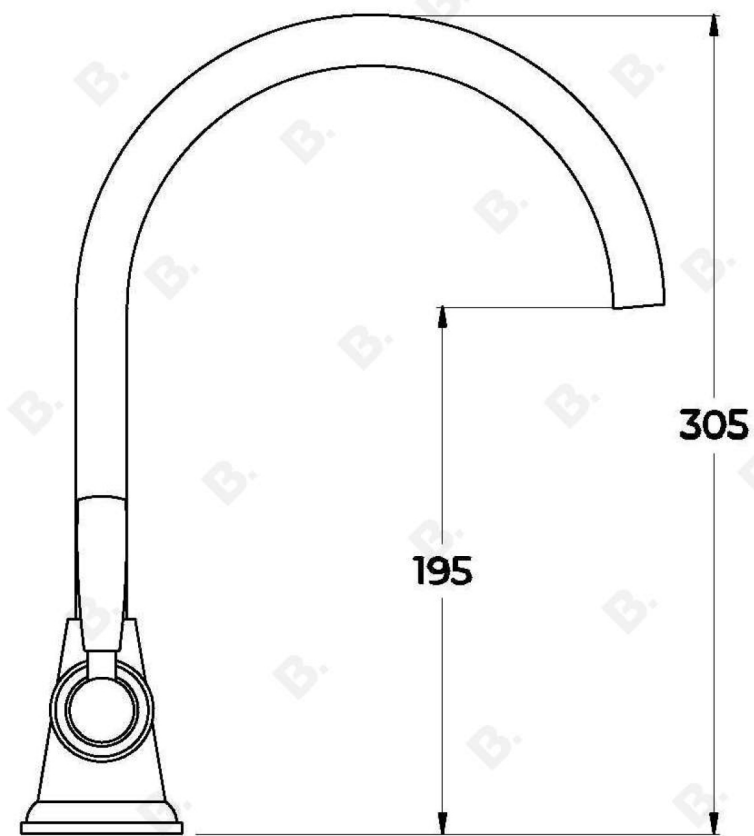

MANHATTAN KITCHEN MIXER

1.9130.02.3.XX

PRODUCT DIMENSIONS:

Front view:

Side view:

Top view: