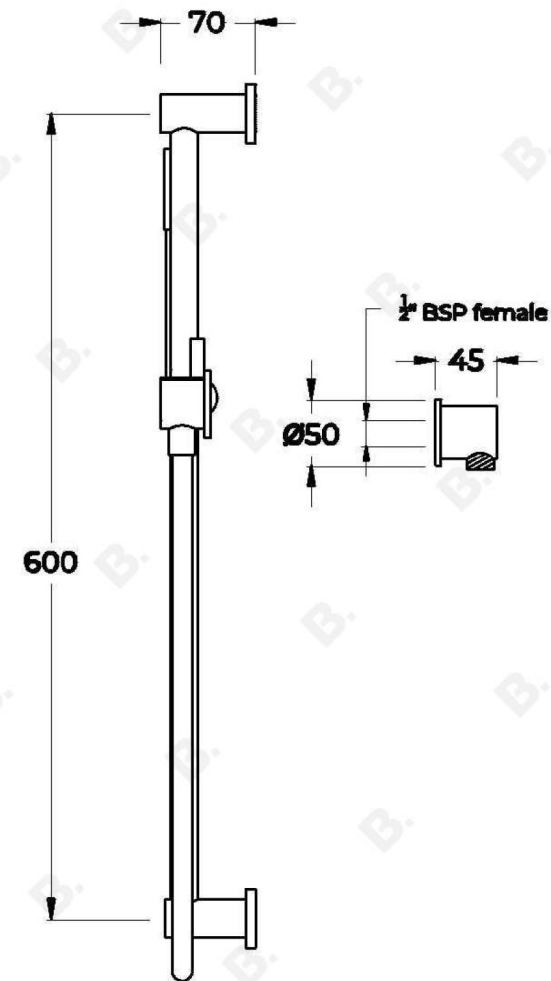

MANHATTAN HANDSHOWER SLIDER SET

1.9134.00.0.XX

PRODUCT DIMENSIONS:

Front view:

Side view:

Top view: