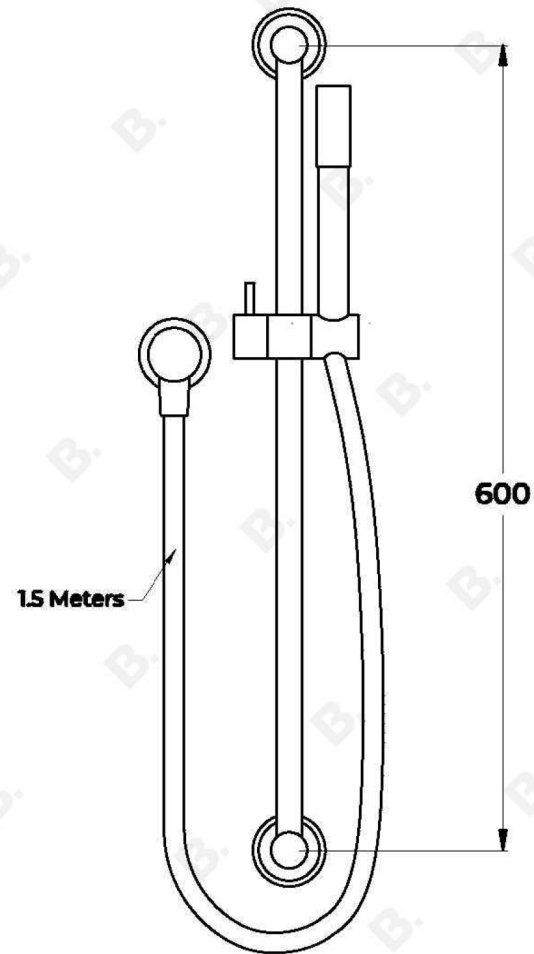

MANHATTAN HANDSHOWER SLIDER SET

1.9134.00.0.XX

PRODUCT DIMENSIONS:

Front view:

Side view:

Top view: