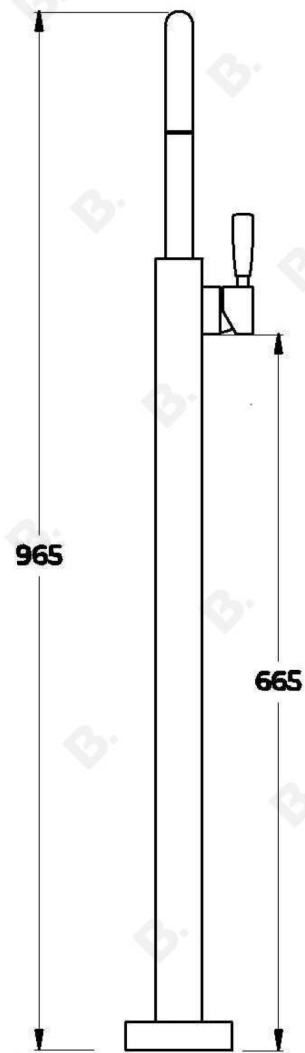

MANHATTAN FLOOR MOUNTED BATH MIXER

1.9108.05.0.XX

PRODUCT DIMENSIONS:

Front view:

Side view:

Top view: