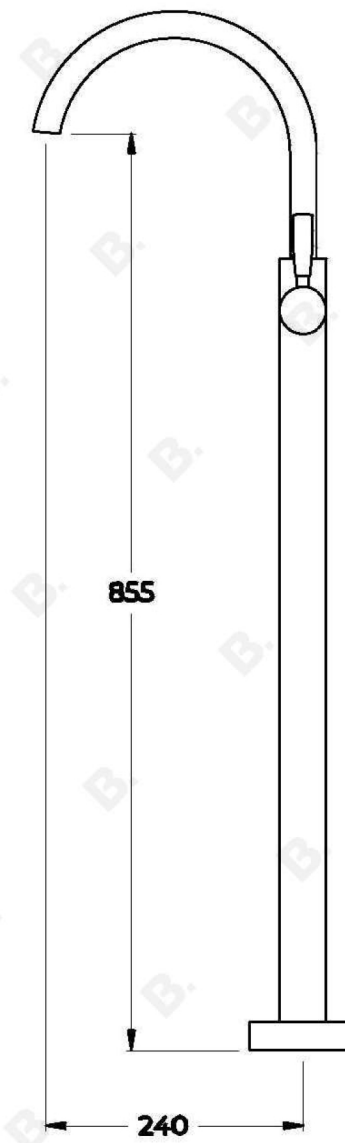

MANHATTAN FLOOR MOUNTED BATH MIXER

1.9108.05.0.XX

PRODUCT DIMENSIONS:

Front view:

Side view:

Top view: